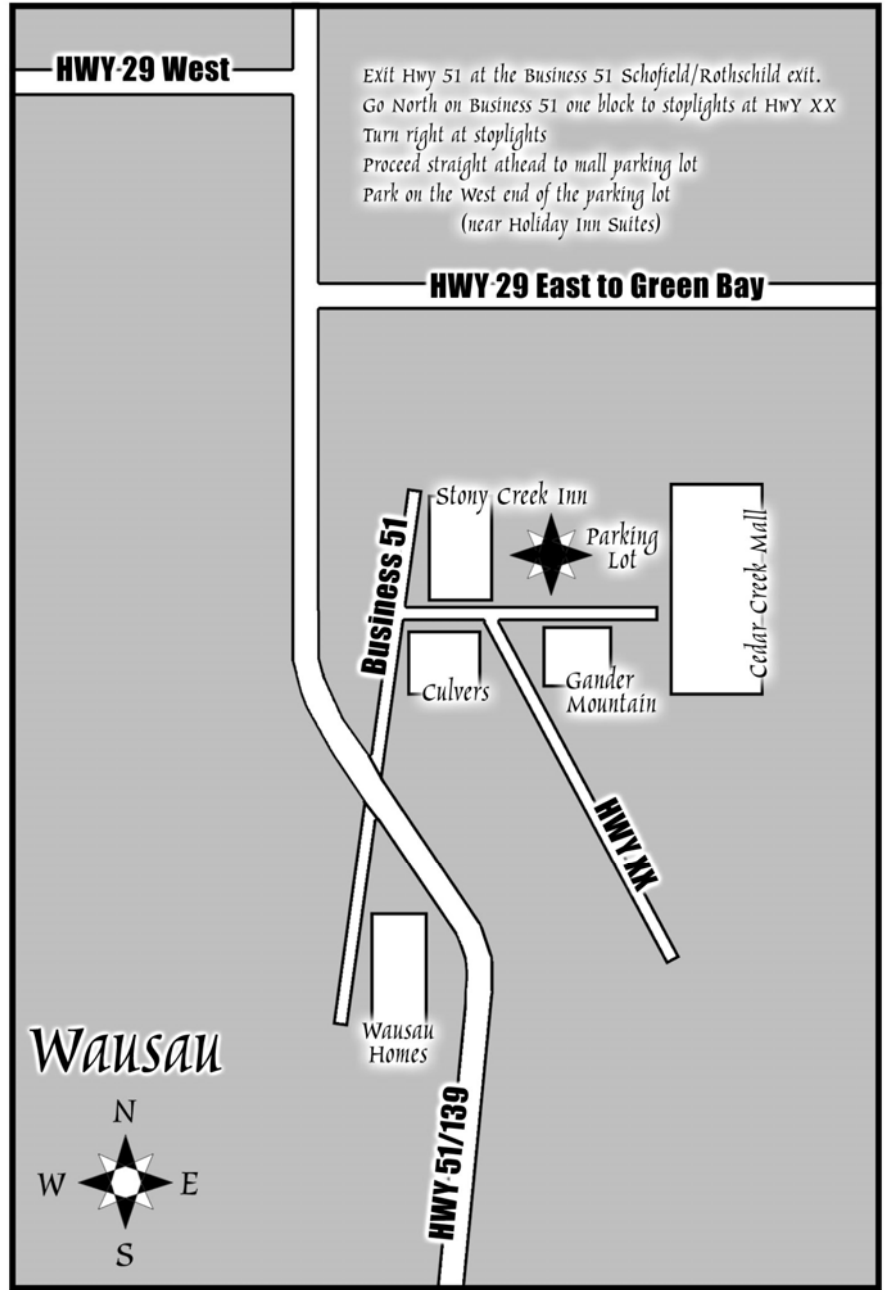

CITY	DEPARTURE LOCATIONS	LOAD AT:	BUS LEAVES AT:
Eau Claire	Parking lot of <u>Farm & Fleet</u> (Exit Hwy 53/124 at County Hwy OO)	7:20 a.m..	7:40 a.m. Saturday
Wausau	Parking lot of <u>Cedar Creek Mall</u> (Take the Schofield/Rothschild Exit #185 Off Hwy 51)	9:40 a.m.	10:00 a.m. Saturday
Madison	<u>Dutch Mill Rd Park 'n Ride</u> lot (Hwy 51 South exit off Hwy 12. Corner of Hwy 51 and Dutch Mill Rd.)	1:00 p.m.	1:20 p.m. Saturday
Milwaukee	Mayfair Mall: 2500 N Mayfair Rd # G140, Milwaukee, WI 53226 Look for the bus near Macy's but not near the front entrance. (See Milwaukee boarding map.)	2:40 p.m.	3:00 p.m. Saturday

2011 CWF RETURN
WK. #3: JUNE 26 WK. #4: JULY 3; WEEK #6, JULY 17: JULY 24
LOCATIONS AND APPROXIMATE TIME

BE EARLY! These locations are relatively safe, but you still need to be smart. Stay in your car or with a group while waiting for the coach to arrive. Be sure to plan bathroom breaks while traveling as there is no guarantee that bathrooms will be available at the pick-up site.

CITY	RETURN LOCATIONS	AT APPROXIMATELY:
Milwaukee	Mayfair Mall: 2500 N Mayfair Rd # G140, Milwaukee, WI 53226 Near Macy's. (See Milwaukee boarding map.)	8:00 a.m. Sunday
Madison	<u>Dutch Mill Rd Park 'n Ride</u> lot (Hwy 51 South exit off Hwy 12, Corner of Hwy 51 and Dutch Mill Rd.)	9:30 a.m. Sunday
Wausau	Parking lot of <u>Cedar Creek Mall</u> (Take the Schofield/Rothschild Exit #185 Off Hwy 51)	12:15 p.m. Sunday
Eau Claire	Parking lot of <u>Farm & Fleet</u> (Exit hwy 53/124 at County Hwy OO)	2:45 p.m. Sunday

Directions Mayfair Mall (2 Entrances)

1. From US 94, EXIT **North** to HWY 100/ N Mayfair Road and turn right at the Center Street Entrance to Mayfair Mall. Meet next to Macy's.
2. From HWY 45, go **EAST** on W North Ave, then **LEFT** on N Mayfair Road. Turn right at the Center St. Entrance to Mayfair Mall. Meet next to Macy's.