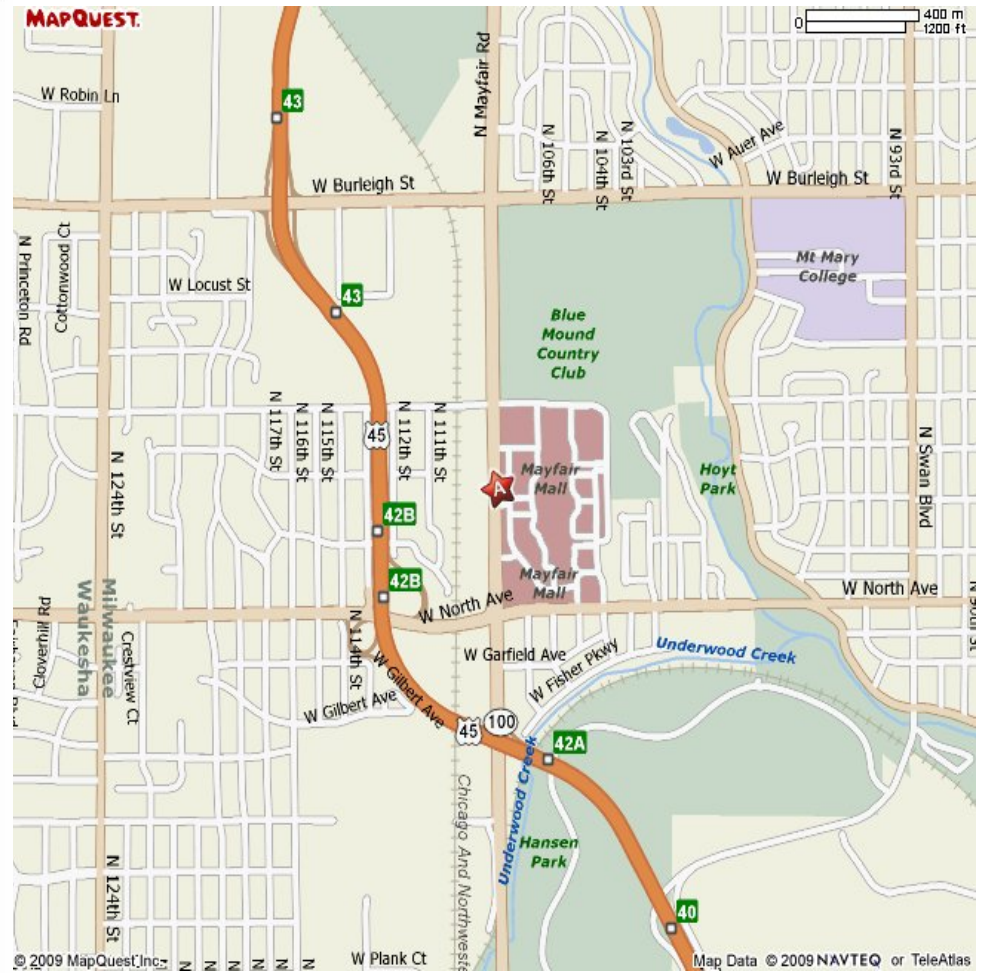

2011 CWF DEPARTURE

WK. #3: JUNE 18 WK. #4: JUNE 25; WEEK #6, JULY 9: JULY 16

LOCATIONS AND APPROXIMATE TIMES

BE EARLY! BUSES WILL NOT WAIT FOR STRAGGLERS. These locations are relatively safe, but you still need to be smart. Stay in your car or with a group while waiting for the coach to arrive. Be sure to plan bathroom breaks while traveling as there is no guarantee that bathrooms will be available at the drop-off site.

CITY	DEPARTURE LOCATIONS	LOAD AT:	BUS LEAVES AT:
Eau Claire	Parking lot of <u>Farm & Fleet</u> (Exit Hwy 53/124 at County Hwy OO)	7:20 a.m..	7:40 a.m. Saturday
Wausau	Parking lot of <u>Cedar Creek Mall</u> (Take the Schofield/Rothschild Exit #185 Off Hwy 51)	9:40 a.m.	10:00 a.m. Saturday
Madison	<u>Dutch Mill Rd Park 'n Ride</u> lot (Hwy 51 South exit off Hwy 12. Corner of Hwy 51 and Dutch Mill Rd.)	1:00 p.m.	1:20 p.m. Saturday
Milwaukee	Mayfair Mall: 2500 N Mayfair Rd # G140, Milwaukee, WI 53226 Look for the bus near Macy's but not near the front entrance. (See Milwaukee boarding map.)	2:40 p.m.	3:00 p.m. Saturday

CITY	RETURN LOCATIONS	AT APPROXIMATELY:
Milwaukee	Mayfair Mall: 2500 N Mayfair Rd # G140, Milwaukee, WI 53226 Near Macy's. (See Milwaukee boarding map.)	8:00 a.m. Sunday
Madison	<u>Dutch Mill Rd Park 'n Ride</u> lot (Hwy 51 South exit off Hwy 12, Corner of Hwy 51 and Dutch Mill Rd.)	9:30 a.m. Sunday
Wausau	Parking lot of <u>Cedar Creek Mall</u> (Take the Schofield/Rothschild Exit #185 Off Hwy 51)	12:15 p.m. Sunday
Eau Claire	Parking lot of <u>Farm & Fleet</u> (Exit hwy 53/124 at County Hwy OO)	2:45 p.m. Sunday

Directions Mayfair Mall (2 Entrances)

1. From US 94, EXIT **North** to HWY 100/ N Mayfair Road and turn right at the Center Street Entrance to Mayfair Mall. Meet next to Macy's.
2. From HWY 45, go **EAST** on W North Ave, then **LEFT** on N Mayfair Road. Turn right at the Center St. Entrance to Mayfair Mall. Meet next to Macy's.