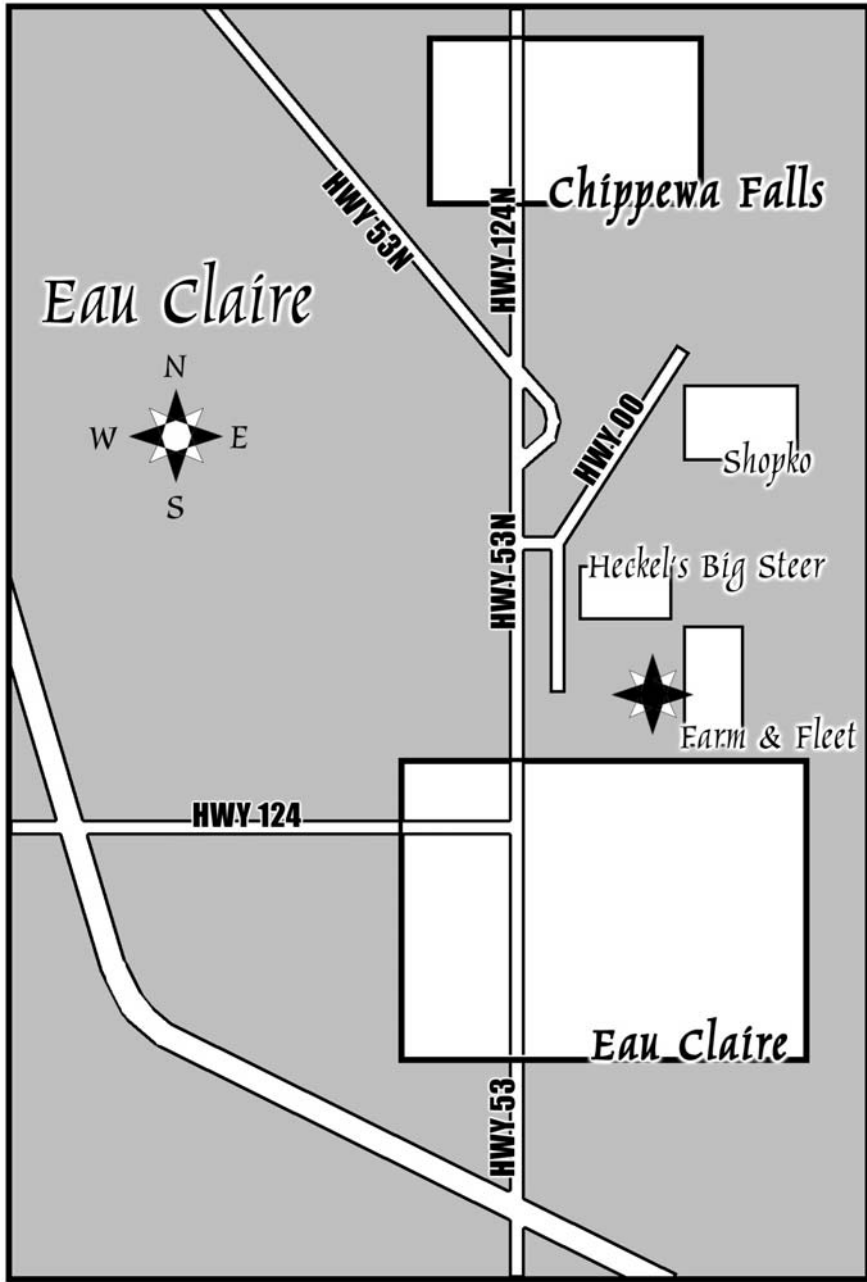

CITY	DEPARTURE LOCATIONS	LOAD AT:	BUS LEAVES AT:
Eau Claire	Parking lot of <u>Farm & Fleet</u> (Exit Hwy 53/124 at County Hwy OO)	7:20 a.m..	7:40 a.m. Saturday
Wausau	Parking lot of <u>Cedar Creek Mall</u> (Take the Schofield/Rothschild Exit #185 Off Hwy 51)	9:40 a.m.	10:00 a.m. Saturday
Madison	<u>Dutch Mill Rd Park 'n Ride</u> lot (Hwy 51 South exit off Hwy 12. Corner of Hwy 51 and Dutch Mill Rd.)	1:00 p.m.	1:20 p.m. Saturday
Milwaukee	Mayfair Mall: 2500 N Mayfair Rd # G140, Milwaukee, WI 53226 Look for the bus near Macy's but not near the front entrance. (See Milwaukee boarding map.)	2:40 p.m.	3:00 p.m. Saturday

2011 CWF RETURN
WK. #3: JUNE 26 WK. #4: JULY 3; WEEK #6, JULY 17: JULY 24
LOCATIONS AND APPROXIMATE TIME

BE EARLY! These locations are relatively safe, but you still need to be smart. Stay in your car or with a group while waiting for the coach to arrive. Be sure to plan bathroom breaks while traveling as there is no guarantee that bathrooms will be available at the pick-up site.

CITY	RETURN LOCATIONS	AT APPROXIMATELY:
Milwaukee	Mayfair Mall: 2500 N Mayfair Rd # G140, Milwaukee, WI 53226 Near Macy's. (See Milwaukee boarding map.)	8:00 a.m. Sunday
Madison	<u>Dutch Mill Rd Park 'n Ride</u> lot (Hwy 51 South exit off Hwy 12, Corner of Hwy 51 and Dutch Mill Rd.)	9:30 a.m. Sunday
Wausau	Parking lot of <u>Cedar Creek Mall</u> (Take the Schofield/Rothschild Exit #185 Off Hwy 51)	12:15 p.m. Sunday
Eau Claire	Parking lot of <u>Farm & Fleet</u> (Exit hwy 53/124 at County Hwy OO)	2:45 p.m. Sunday

Directions Mayfair Mall (2 Entrances)

1. From US 94, EXIT **North** to HWY 100/ N Mayfair Road and turn right at the Center Street Entrance to Mayfair Mall. Meet next to Macy's.
2. From HWY 45, go **EAST** on W North Ave, then **LEFT** on N Mayfair Road. Turn right at the Center St. Entrance to Mayfair Mall. Meet next to Macy's.