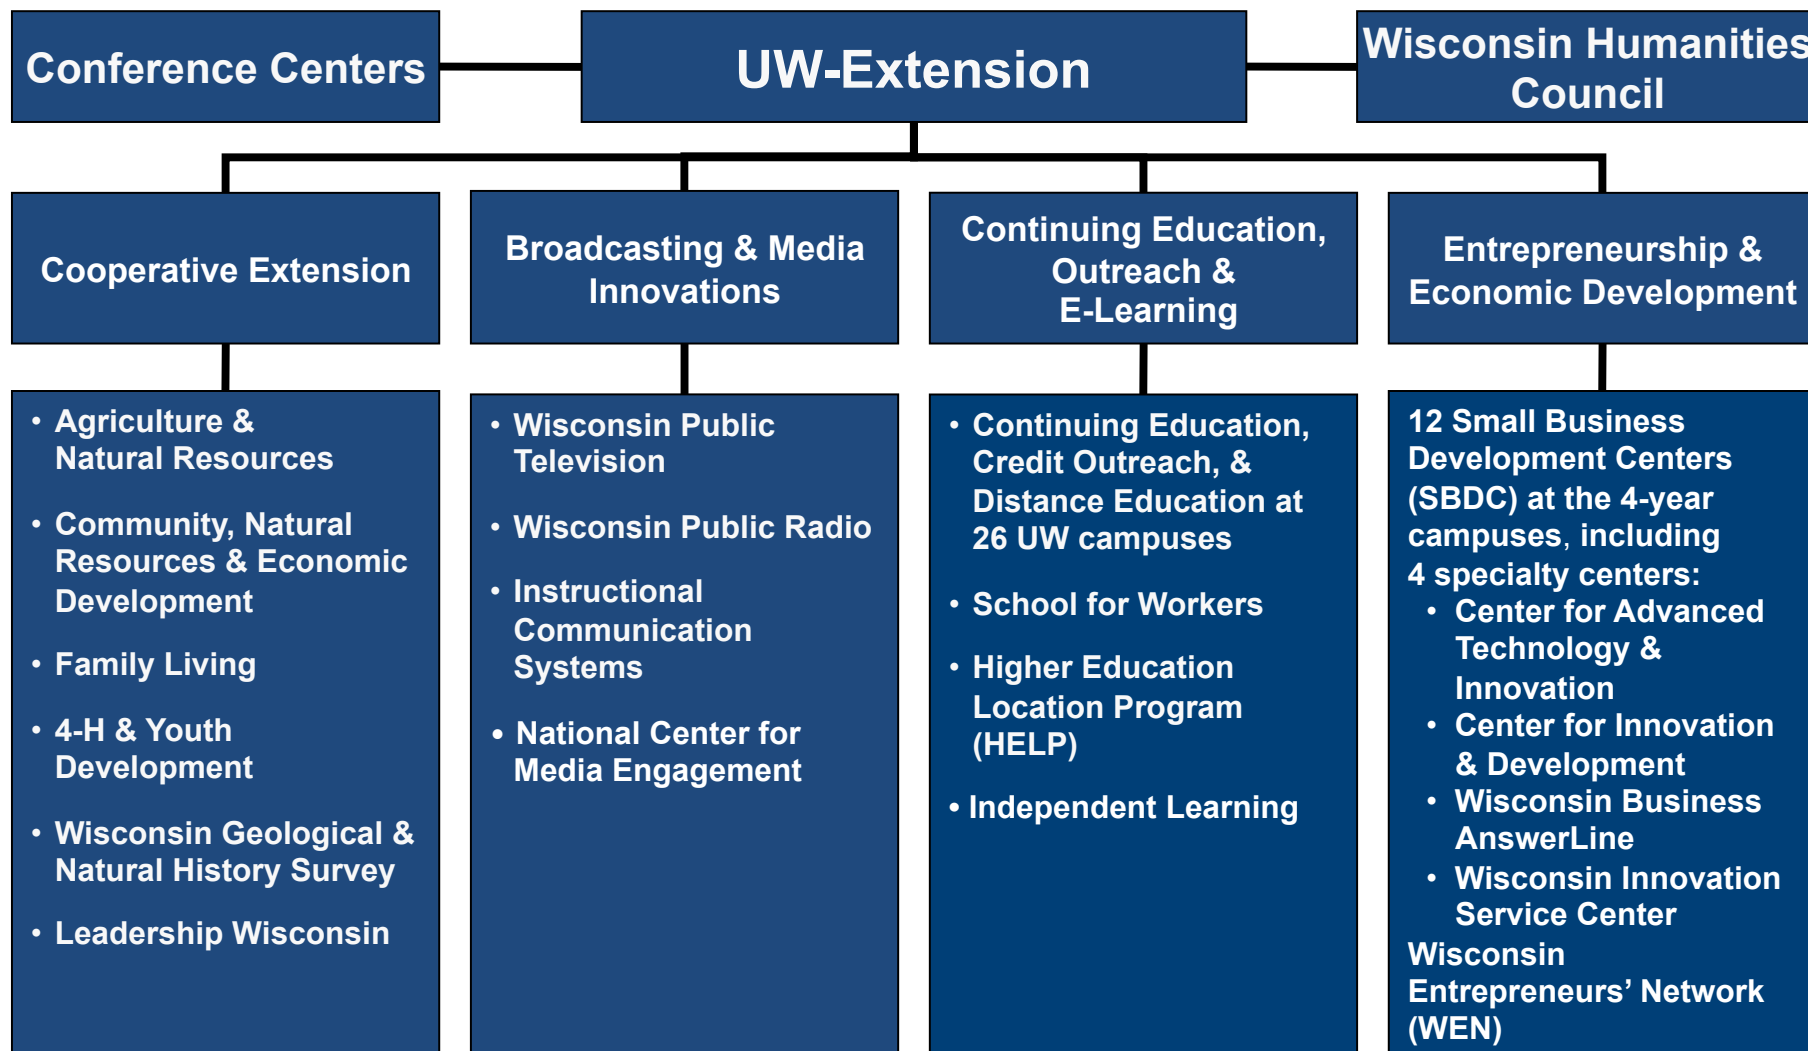

UW-Extension Structure

Conference Centers

UW-Extension

Wisconsin Humanities Council

Cooperative Extension

Broadcasting & Media Innovations

Continuing Education, Outreach & E-Learning

Entrepreneurship & Economic Development

- Agriculture & Natural Resources
- Community, Natural Resources & Economic Development
- Family Living
- 4-H & Youth Development
- Wisconsin Geological & Natural History Survey
- Leadership Wisconsin

- Wisconsin Public Television
- Wisconsin Public Radio
- Instructional Communication Systems
- National Center for Media Engagement

- Continuing Education, Credit Outreach, & Distance Education at 26 UW campuses
- School for Workers
- Higher Education Location Program (HELP)
- Independent Learning

- 12 Small Business Development Centers (SBDC) at the 4-year campuses, including 4 specialty centers:**
- Center for Advanced Technology & Innovation
 - Center for Innovation & Development
 - Wisconsin Business AnswerLine
 - Wisconsin Innovation Service Center
- Wisconsin Entrepreneurs' Network (WEN)**