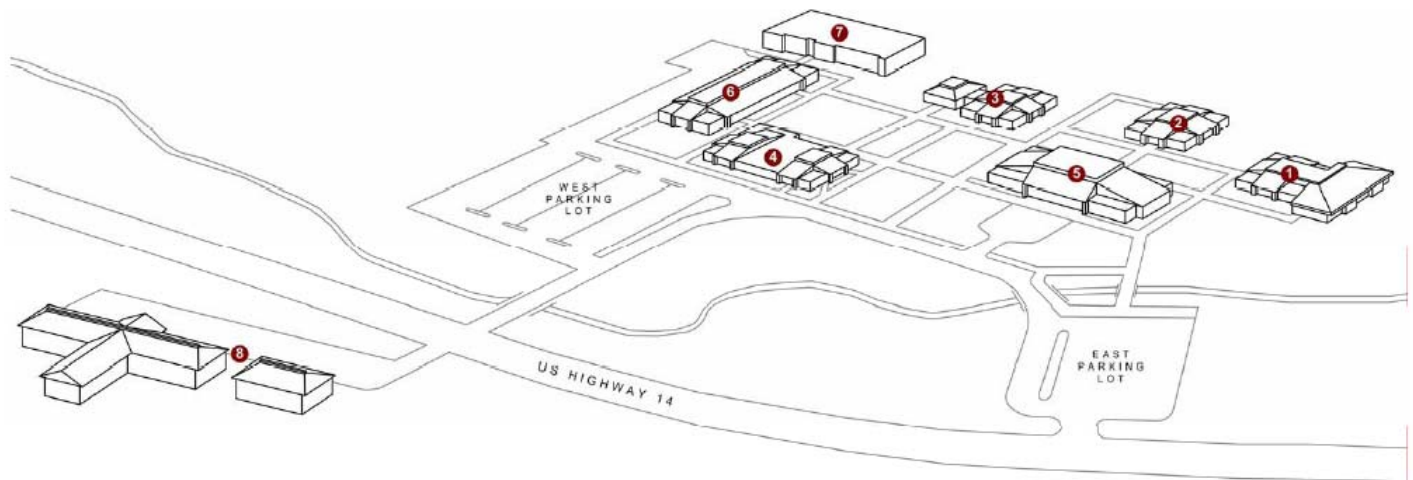

**TIPS, TRICKS AND TECHNOLOGIES TO
IMPROVE YOUR FOOD SAFETY PROGRAM**

Wednesday, February 24, 2010
UW-Richland
Richland Center, Wisconsin

The best start for the life you want!

The seminar will take place in the Pippin Center, Melvill Hall (see map for location).

Parking is available in the West Parking Lot in front of the building.

The University of Wisconsin-Richland is located just off of U.S. Highway 14 on the west side of Richland Center. Richland Center is located about midway between Madison and LaCrosse on Highway 14.