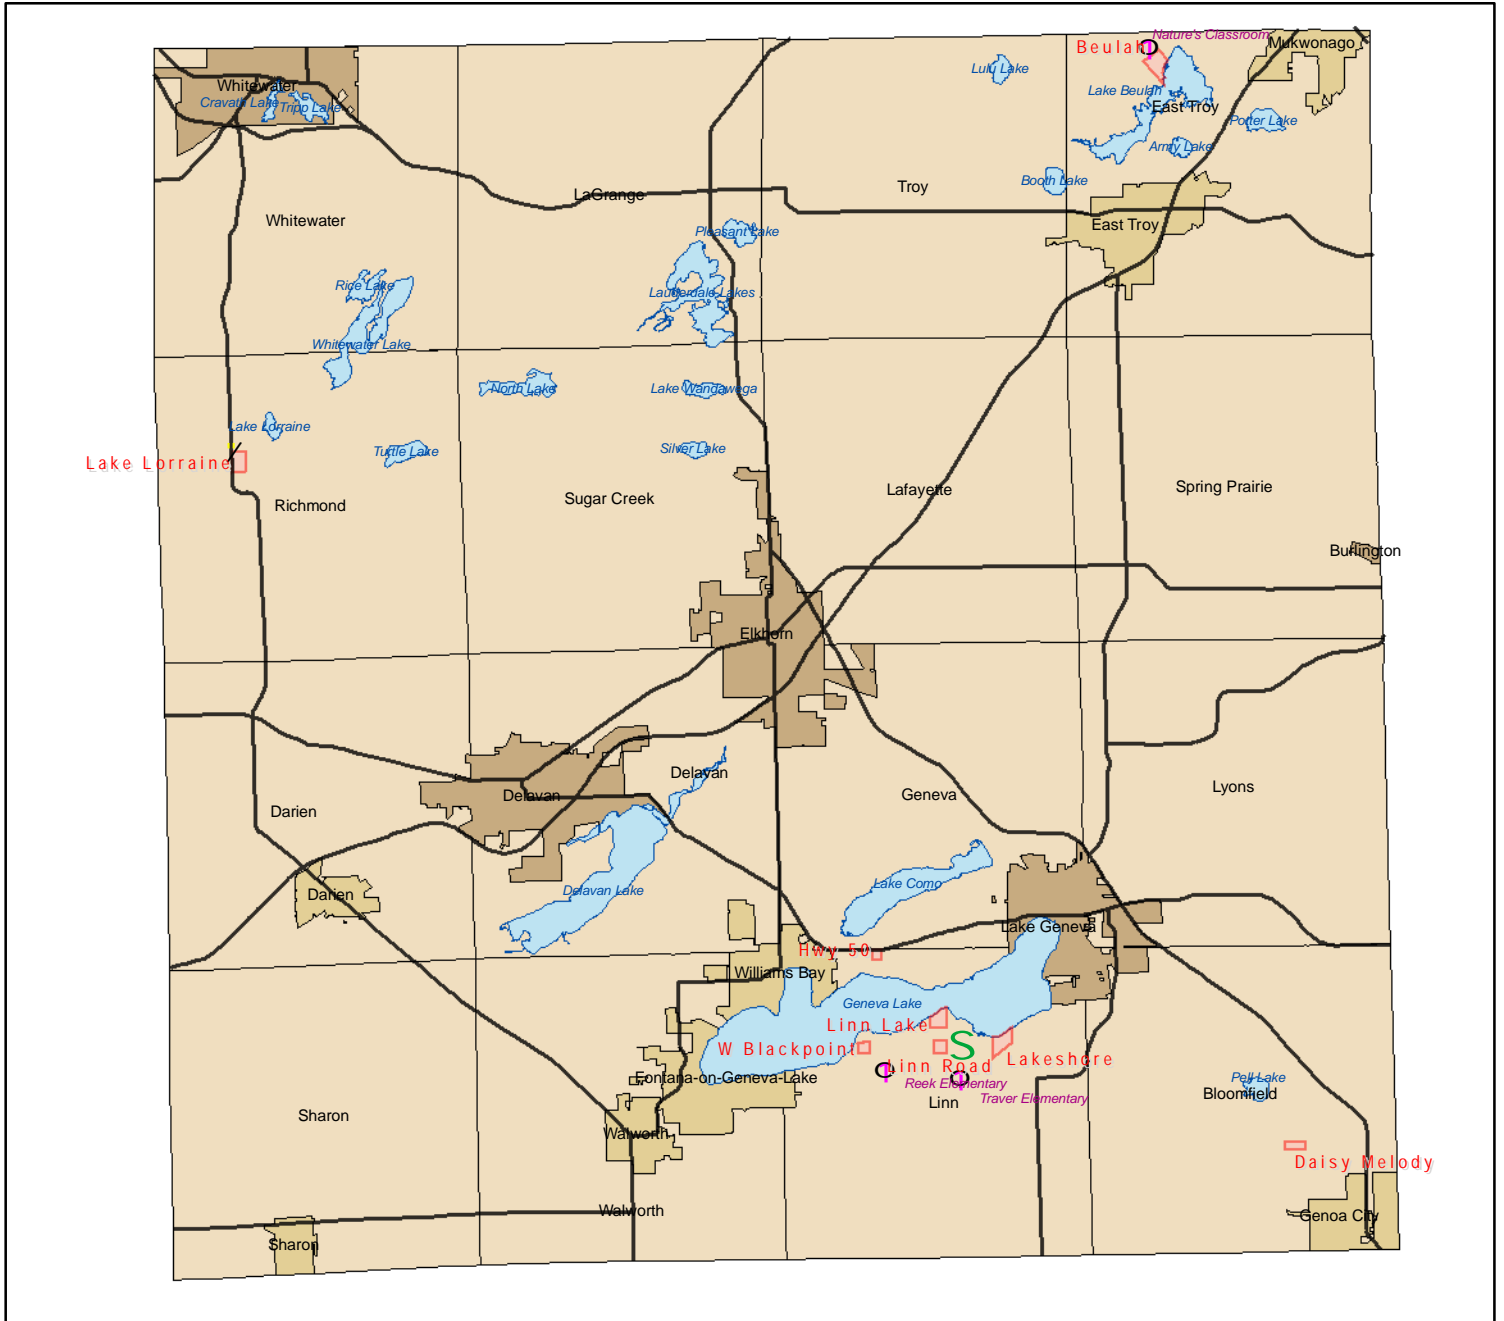

Proposed Walworth County Gypsy Moth Treatment Areas - 2009

Proposed Treatment Areas were compiled by Walworth Co. UW-Extension
 Map created December 3, 2008 by Walworth Co. Land Use and Resource Management

Legend

- Spray Hazards
- 2009 Gypsy Moth Blocks
- publication.LI.MajorRoads
- publication.LI.MajorLakes
- publication.LI.MCDPolygons**
<all other values>
- C_T_V**
- C ity
- T own
- V illage
- Schools
- Golf Course

Special Notes

- WSLD Radio Broadcast Tower (100 meters HAAT)
- Additional hazards not depicted on map may exist*
- Natures Classroom Montessori School
W1802 County Road J
Mukwonago, WI 53149
(262) 363-6820
- Traver School
W3490 Linton Rd.
Lake Geneva, WI 53147
262.248.4067
- Reek Elementary School
W4094 South Lakeshore Drive
Lake Geneva, WI 53147
262.248.4120

Lake Geneva Country Club
 W3398 S Lakeshore Dr
 Lake Geneva, WI 53147-4354
 (262) 248-2373

Summary by Municipality Location:
 Town of Bloomfield (1 area, 41.5 ac.)
 Town of East Troy (1 area, 97.6 ac.)
 Town of Linn (5 areas, 245.6 ac.)
 Town of Richmond (1 area, 66 ac.)
Total: 8 areas, approx 451 ac.