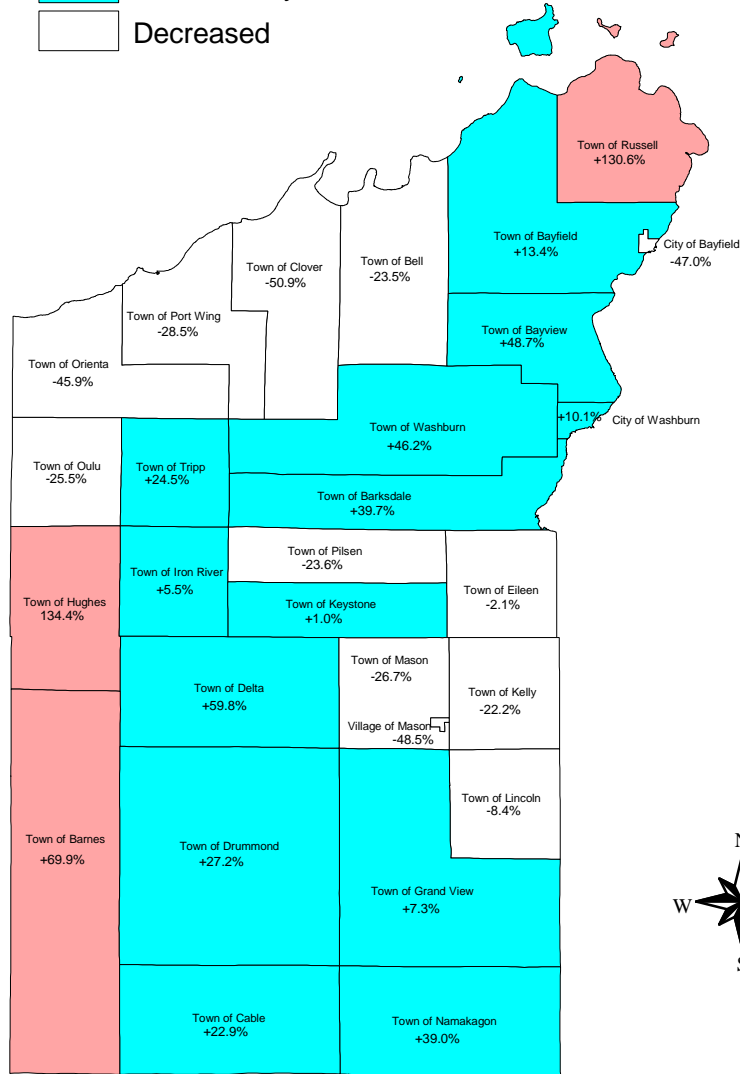

Map 2.4

BAYFIELD COUNTY:

Population Change,
1950-2000

BAYFIELD COUNTY:

Projected Population Change,
2000-2020

Source: Calculated from US Census Bureau Data