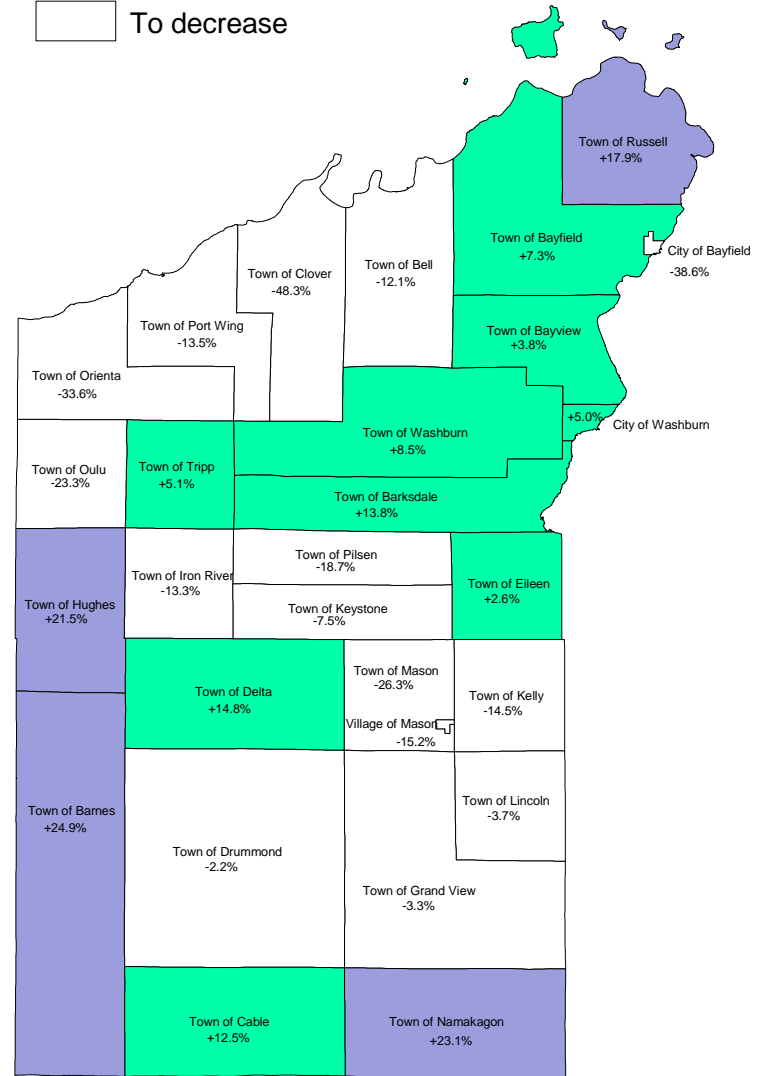

Map 2.4

BAYFIELD COUNTY:

Population Change,
1950-2000

BAYFIELD COUNTY:

Projected Population Change,
2000-2020

Source: Calculated from US Census Bureau Data