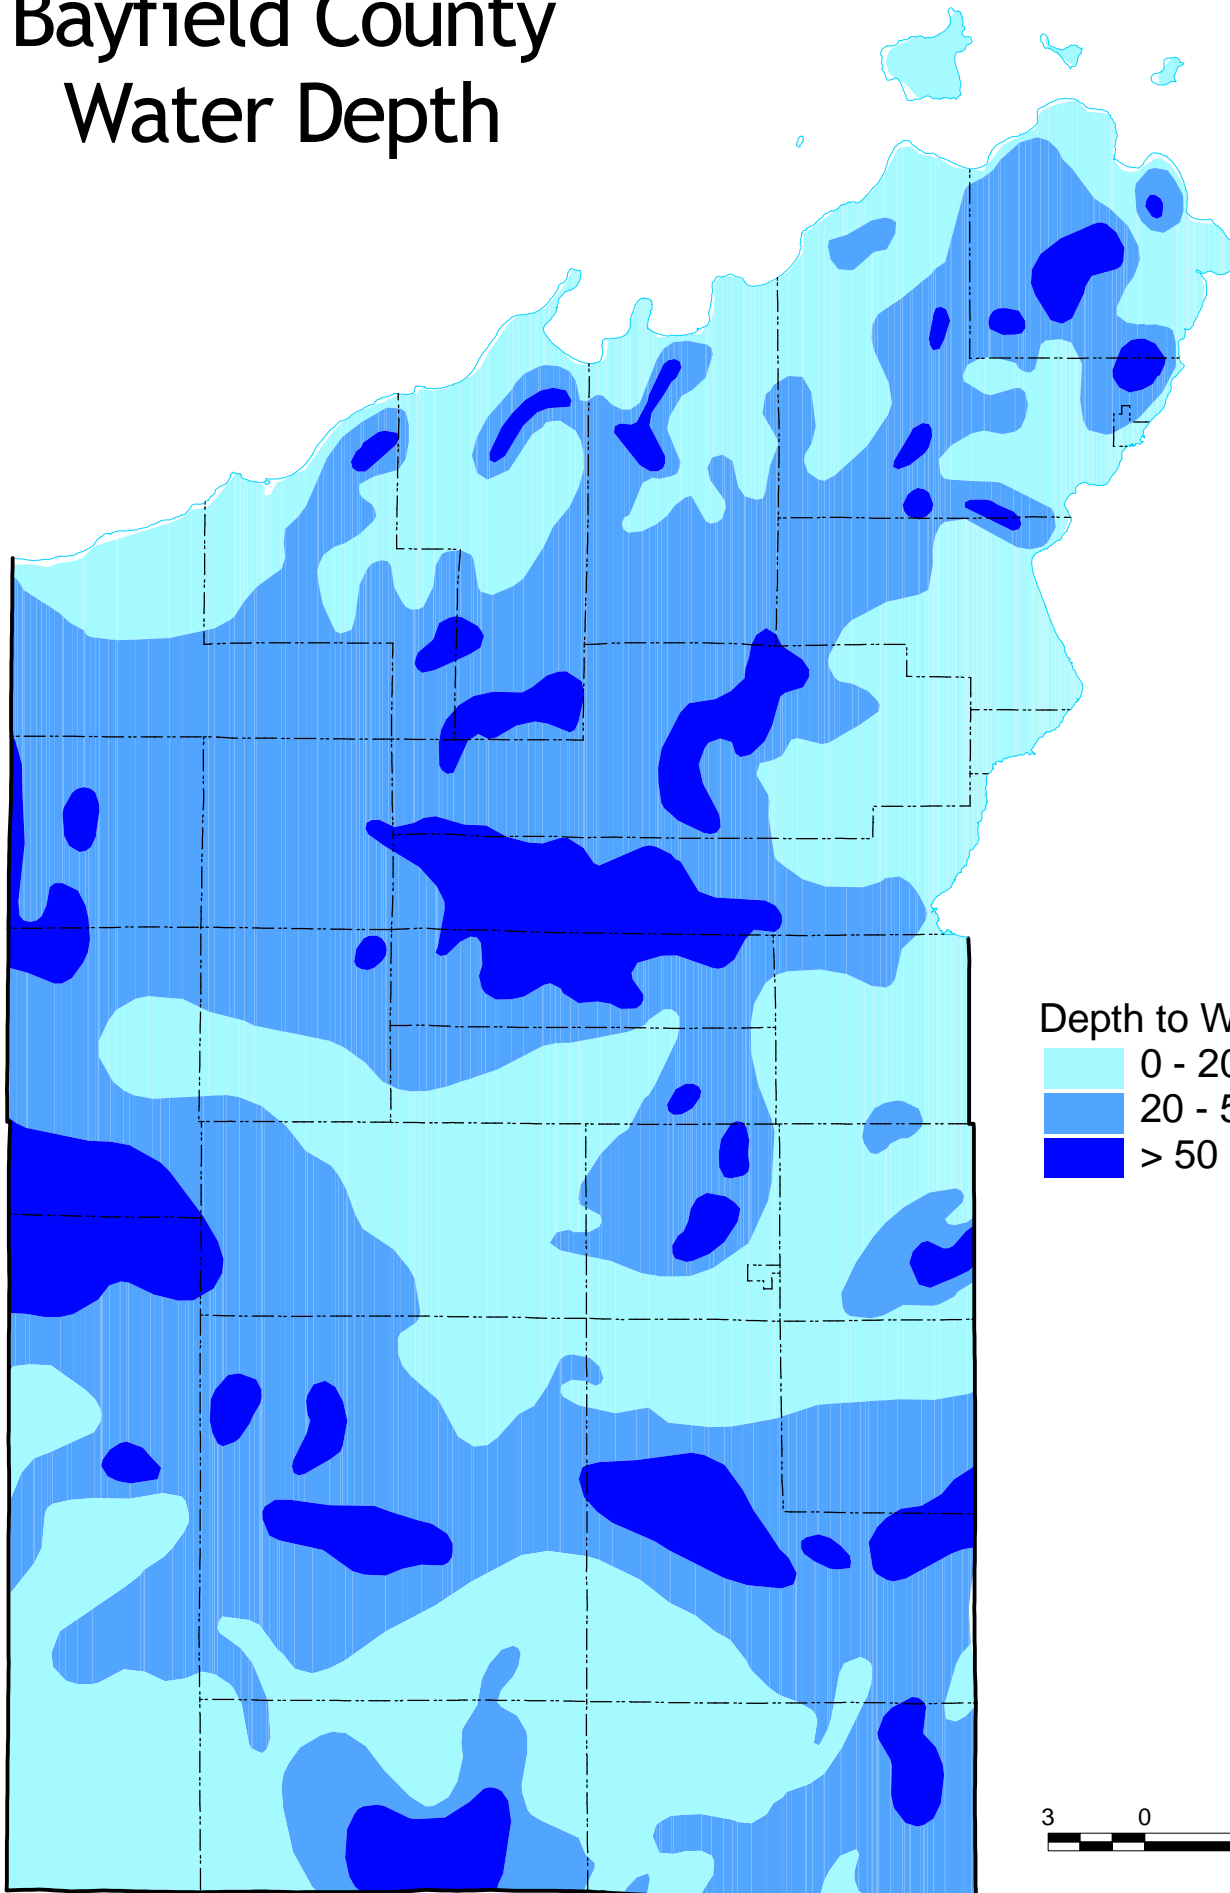

# Bayfield County Water Depth

Depth to Water Table  
0 - 20 Feet  
20 - 50 Feet  
> 50 Feet

3 0 3 6 Miles