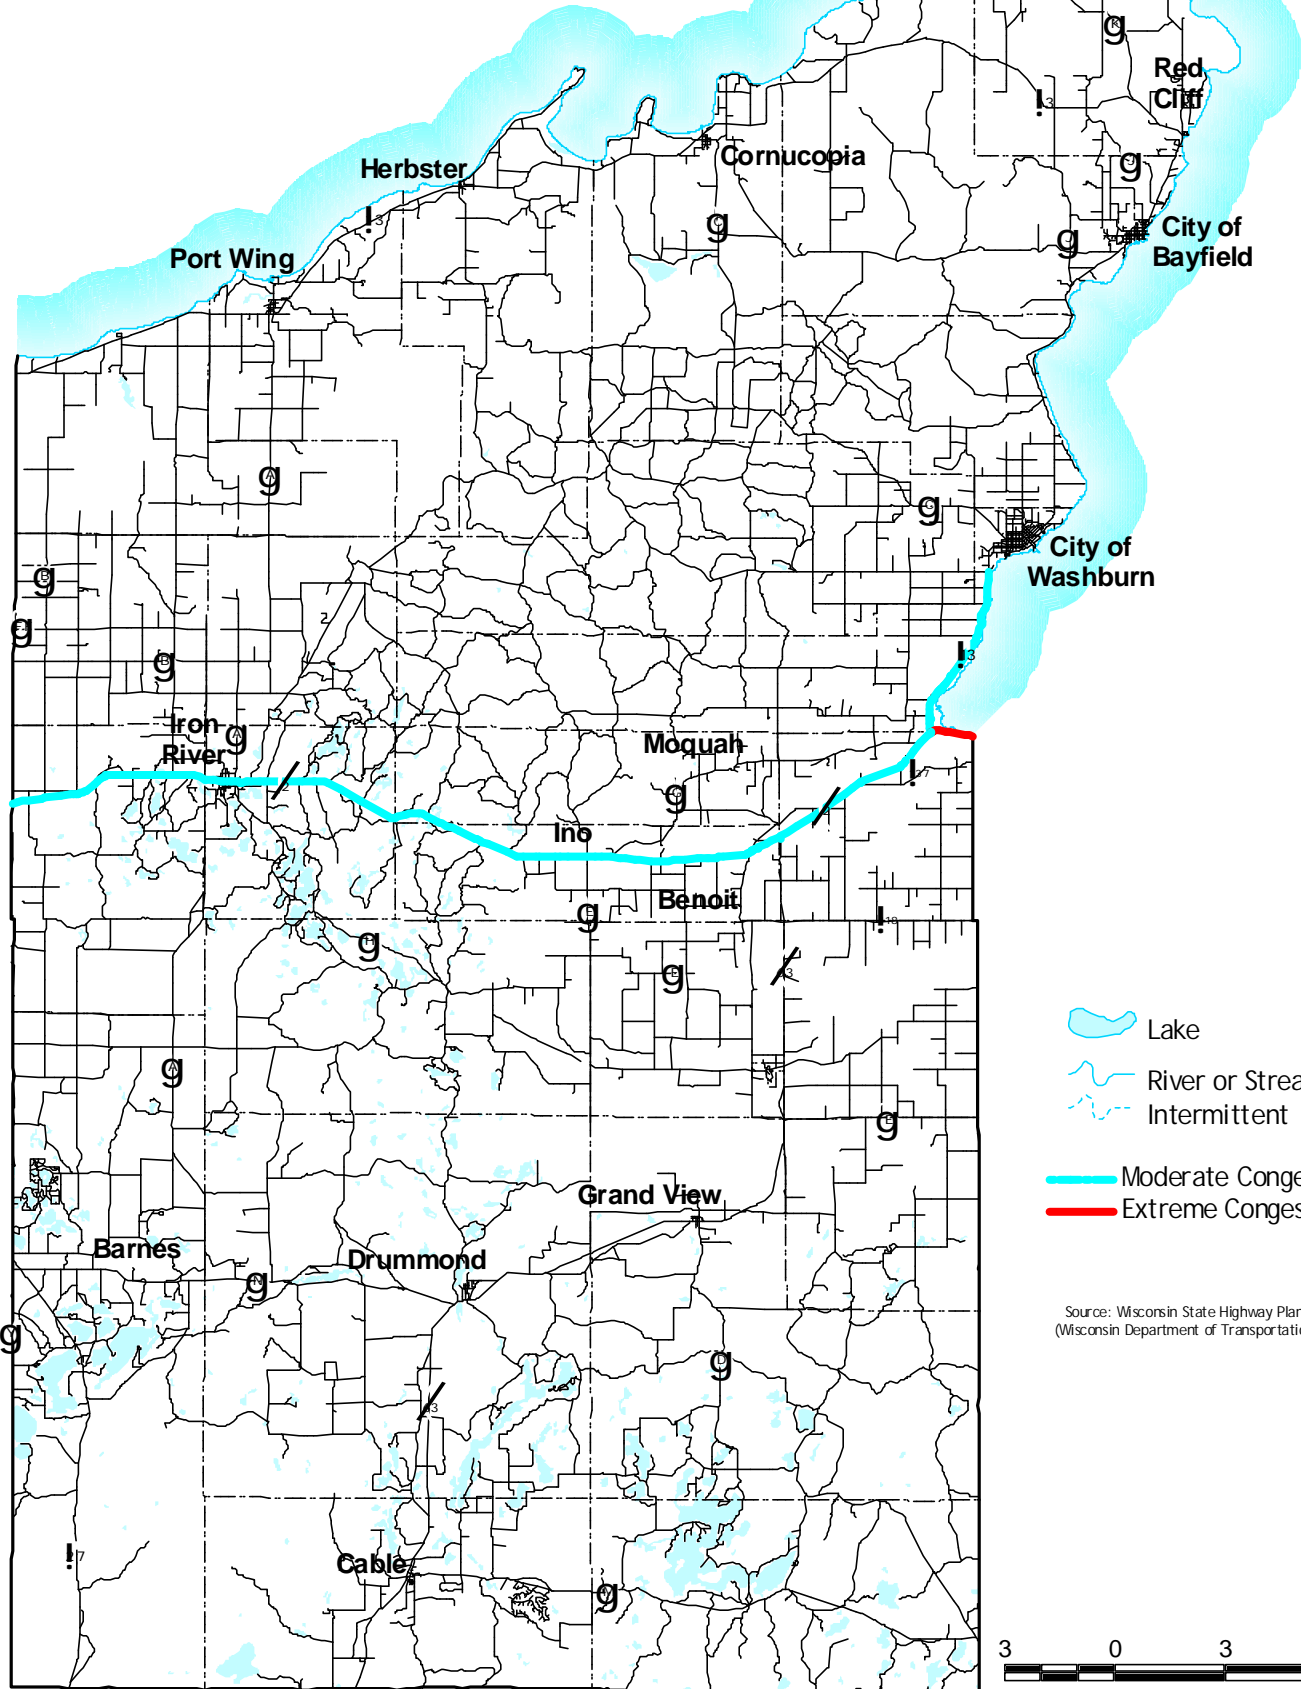

Bayfield County

2020 Predicted Highway Congestion

Source: Wisconsin State Highway Plan 2020
(Wisconsin Department of Transportation 2000)