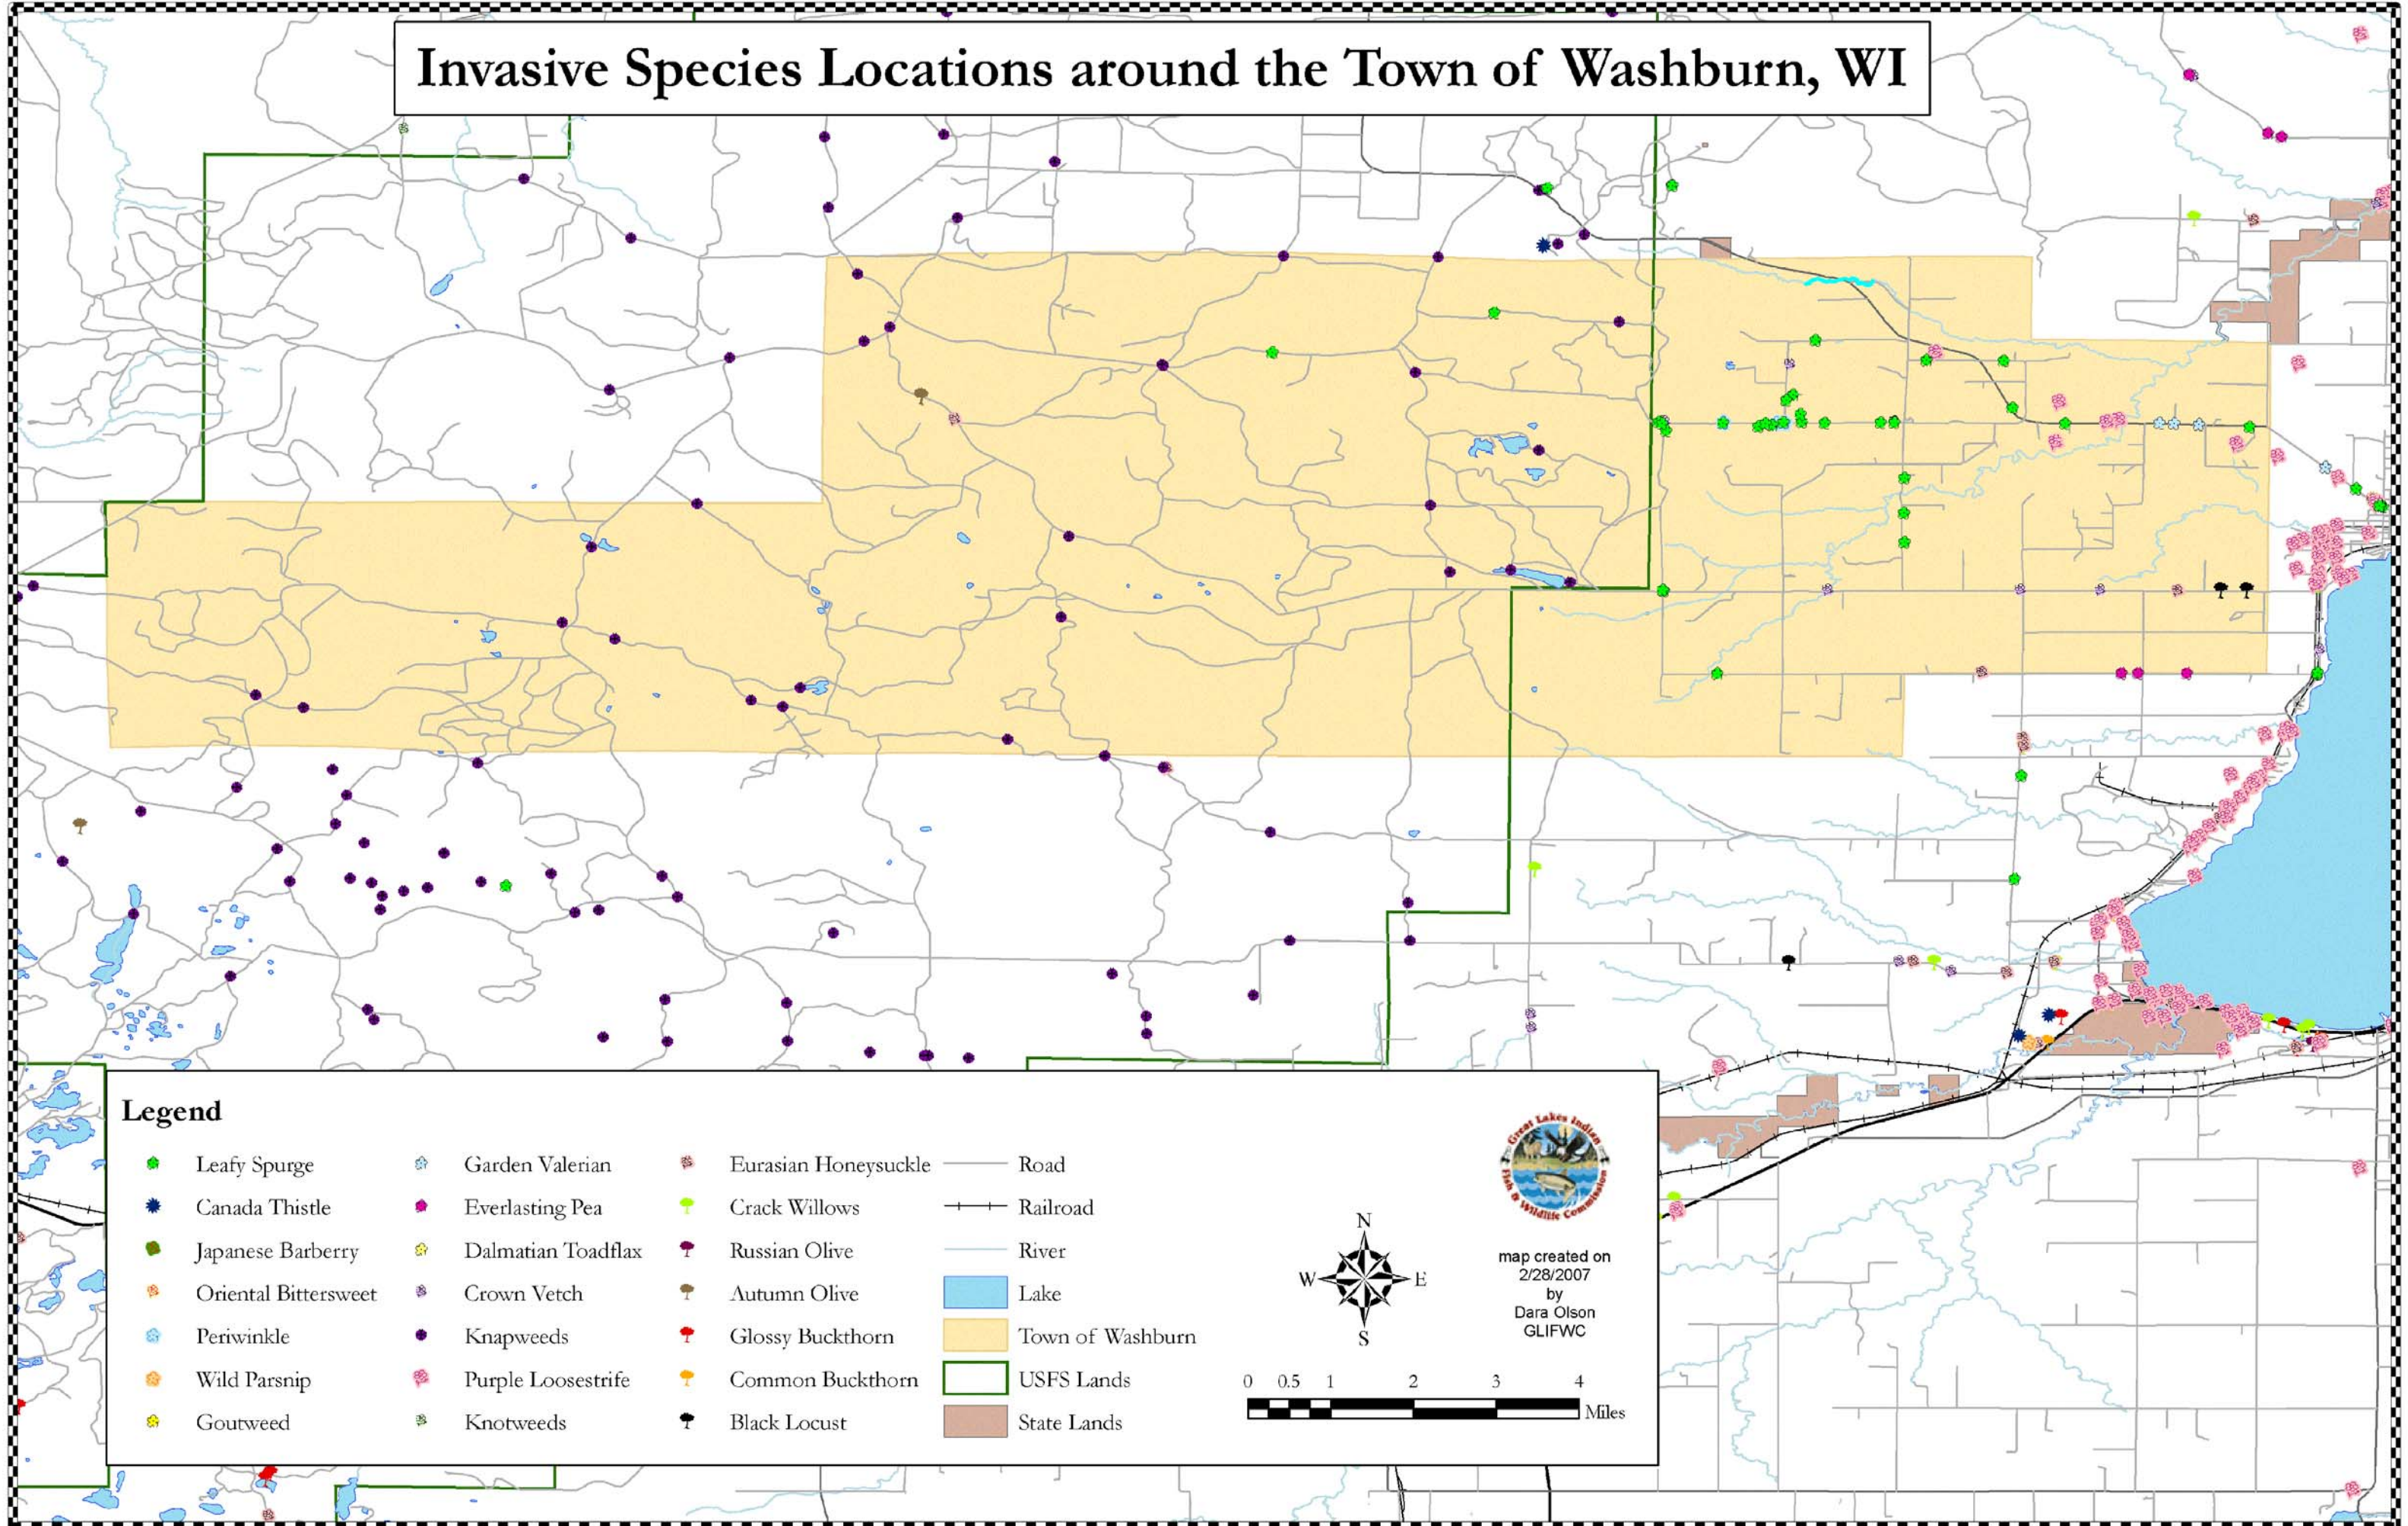

Invasive Species Locations around the Town of Washburn, WI

Legend

- | | | | |
|----------------------|--------------------|----------------------|------------------|
| Leafy Spurge | Garden Valerian | Eurasian Honeysuckle | Road |
| Canada Thistle | Everlasting Pea | Crack Willows | Railroad |
| Japanese Barberry | Dalmatian Toadflax | Russian Olive | River |
| Oriental Bittersweet | Crown Vetch | Autumn Olive | Lake |
| Periwinkle | Knapweeds | Glossy Buckthorn | Town of Washburn |
| Wild Parsnip | Purple Loosestrife | Common Buckthorn | USFS Lands |
| Goutweed | Knotweeds | Black Locust | State Lands |

map created on
2/28/2007
by
Dara Olson
GLIFWC