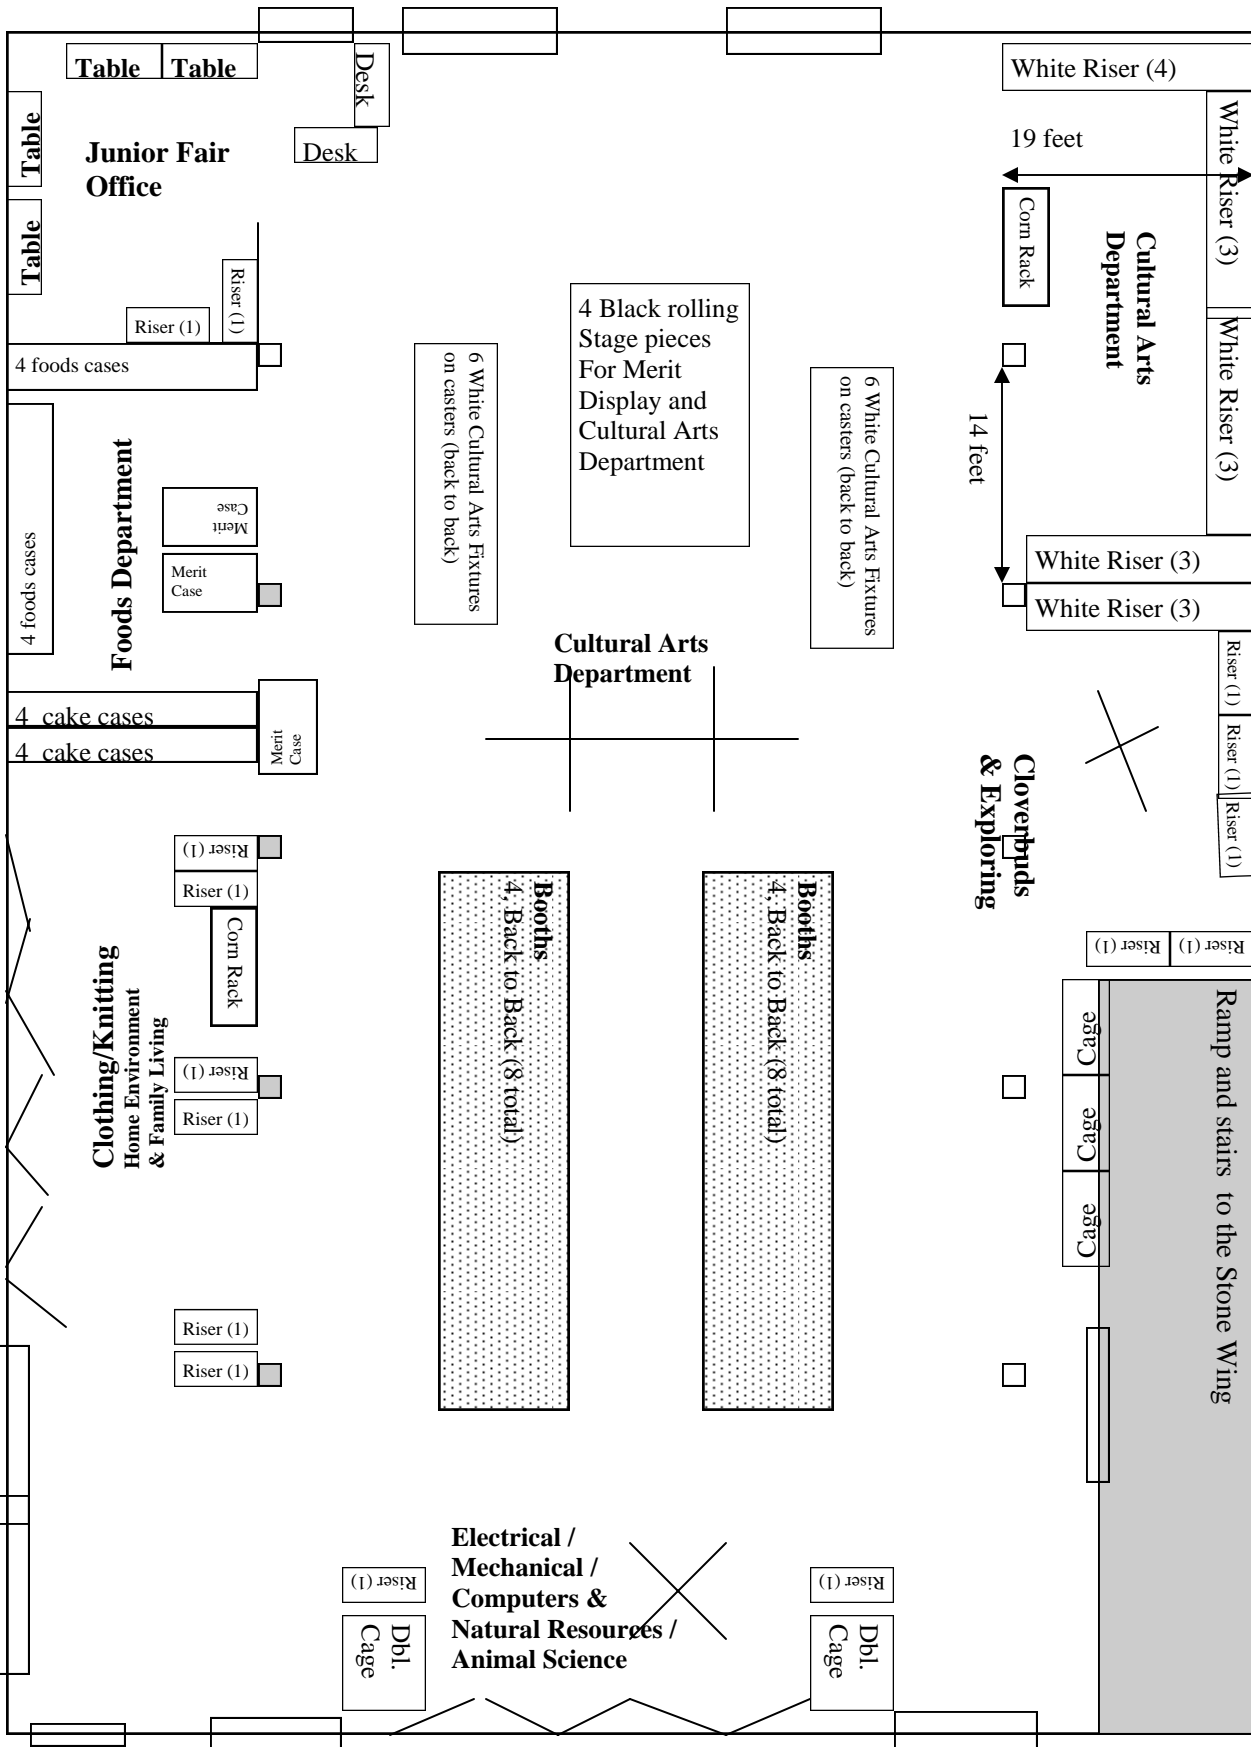

95 feet

Youth Building 2009

North

95 feet

Place 4 peg boards behind the risers along the outside wall

Kitchen

Bathrooms