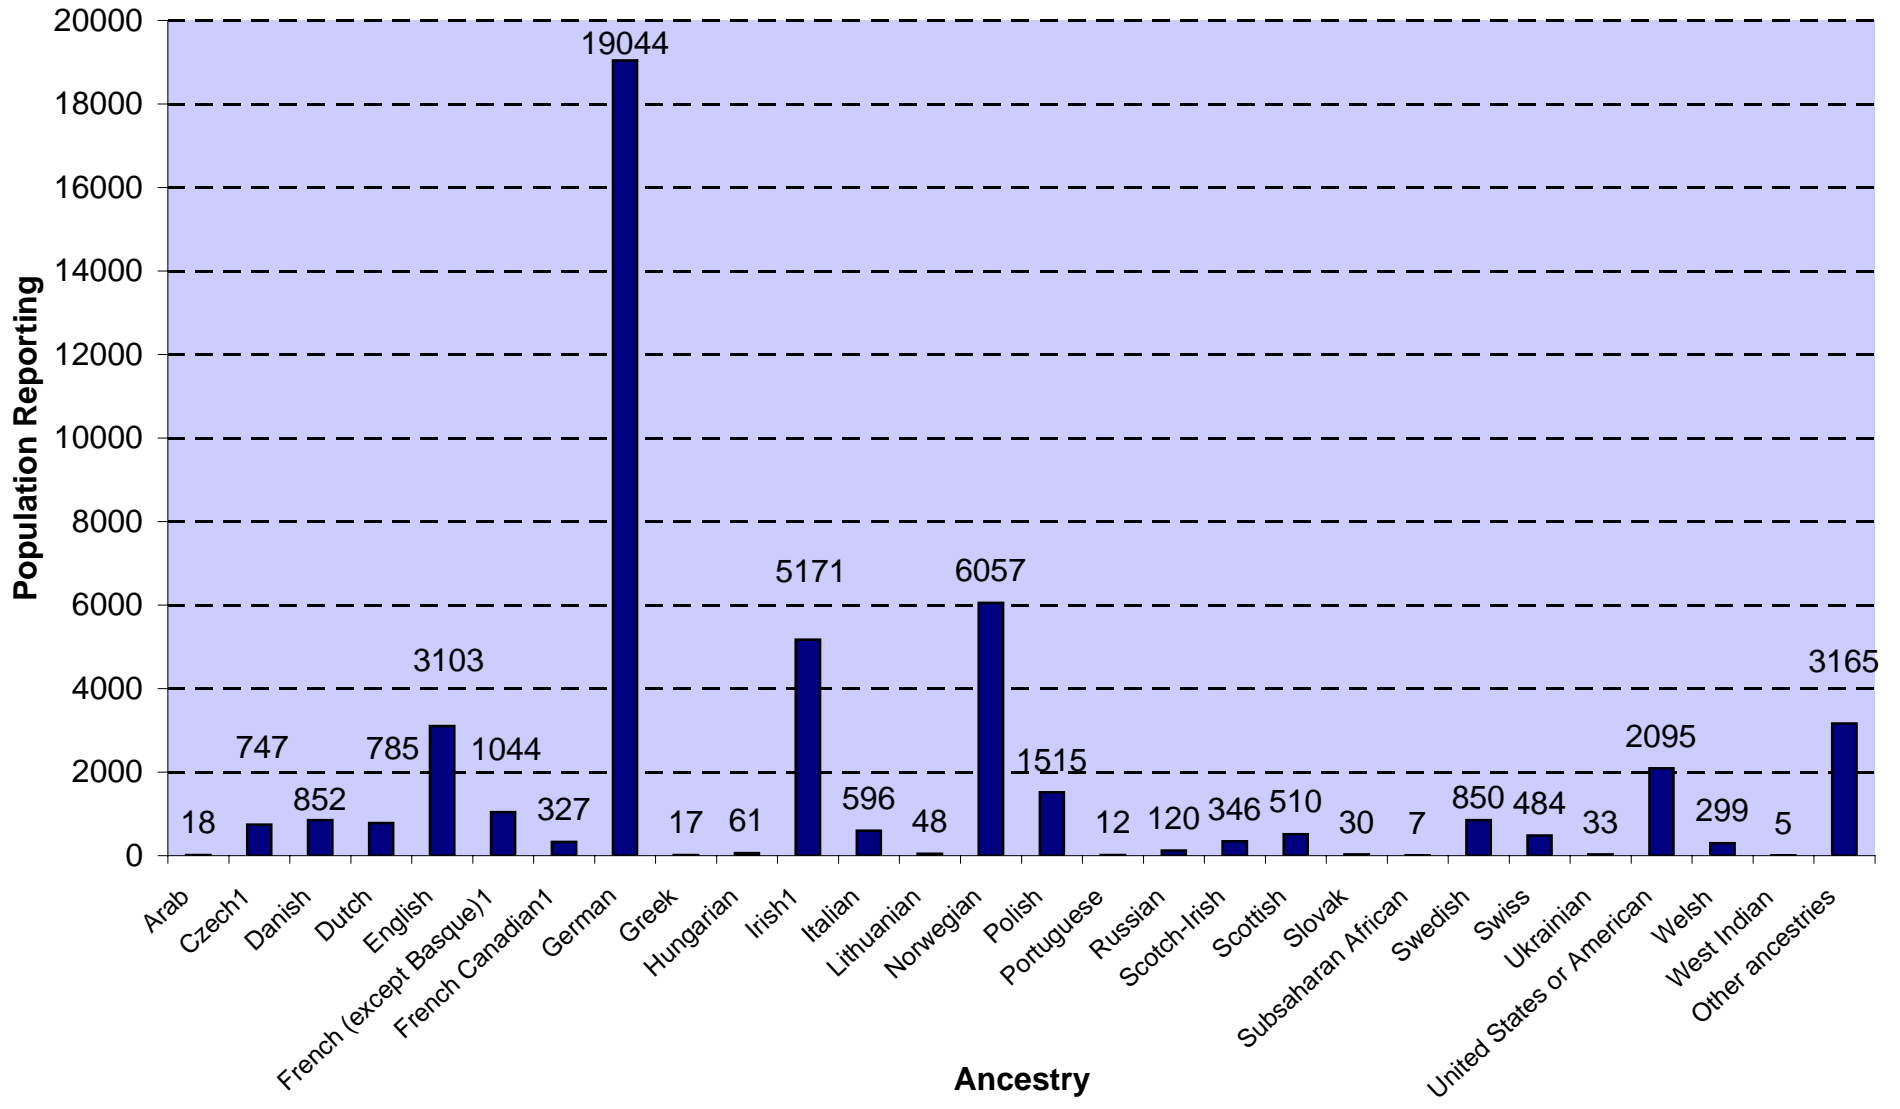

# Ancestry of Monroe County Residents: 2000

Source: US Census Bureau