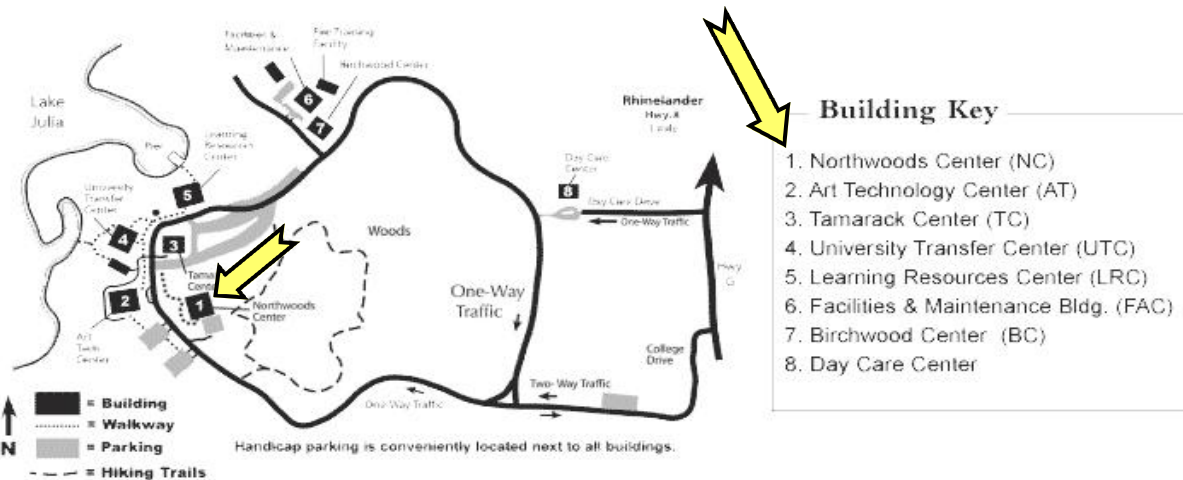

You're not going to want to miss this one!!!

SEE BACK FOR MAPS AND DIRECTIONS

MAPS AND DIRECTIONS

To Nicolet College, Rhinelander

Driving Directions to Nicolet College Lake Julia/Rhineland Campus:

Nicolet College's Lake Julia Campus is located one mile south of Rhinelander just off of Hwy. G. To get to campus, go to the intersection of Hwys. 8 and G and turn south at the stoplights. Look for the Nicolet College sign and entrance on the west side of Hwy. G (approximately 0.7 miles south of the intersection.)

Nicolet College Campus Map

MAP - Nicolet College Lake Julia Campus—Rhinelander

Room 211

Northwoods Center

(First building on the right as you enter Campus)

Nicolet Area Technical College

Rhineland WI