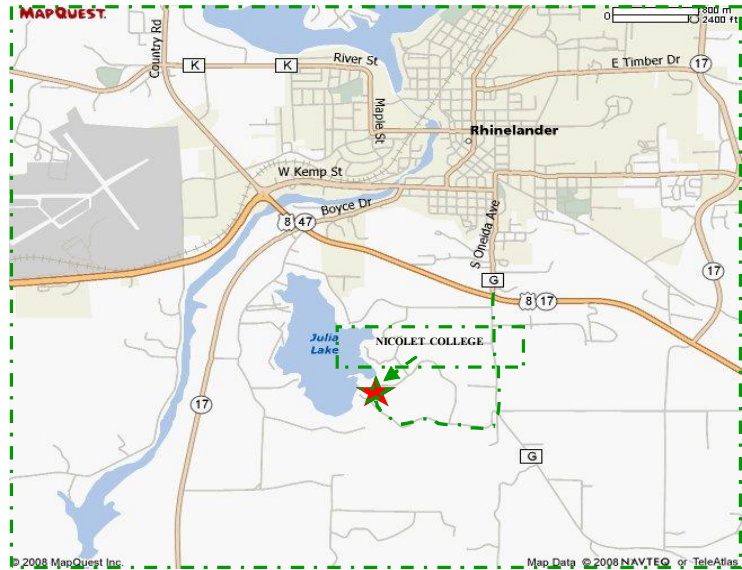

You're not going to want to miss this one!!!

SEE BACK FOR MAPS AND DIRECTIONS

MAPS AND DIRECTIONS

To Nicolet College, Rhinelander

Driving Directions to Nicolet College Lake Julia/Rhineland Campus:

Nicolet College's Lake Julia Campus is located one mile south of Rhinelander just off of Hwy. G. To get to campus, go to the intersection of Hwys. 8 and G and turn south at the stoplights. Look for the Nicolet College sign and entrance on the west side of Hwy. G (approximately 0.7 miles south of the intersection.)

Nicolet College Campus Map

MAP - Nicolet College Lake Julia Campus—Rhinelander

Room 211

Northwoods Center

(First building on the right as you enter Campus)

Nicolet Area Technical College

Rhineland WI