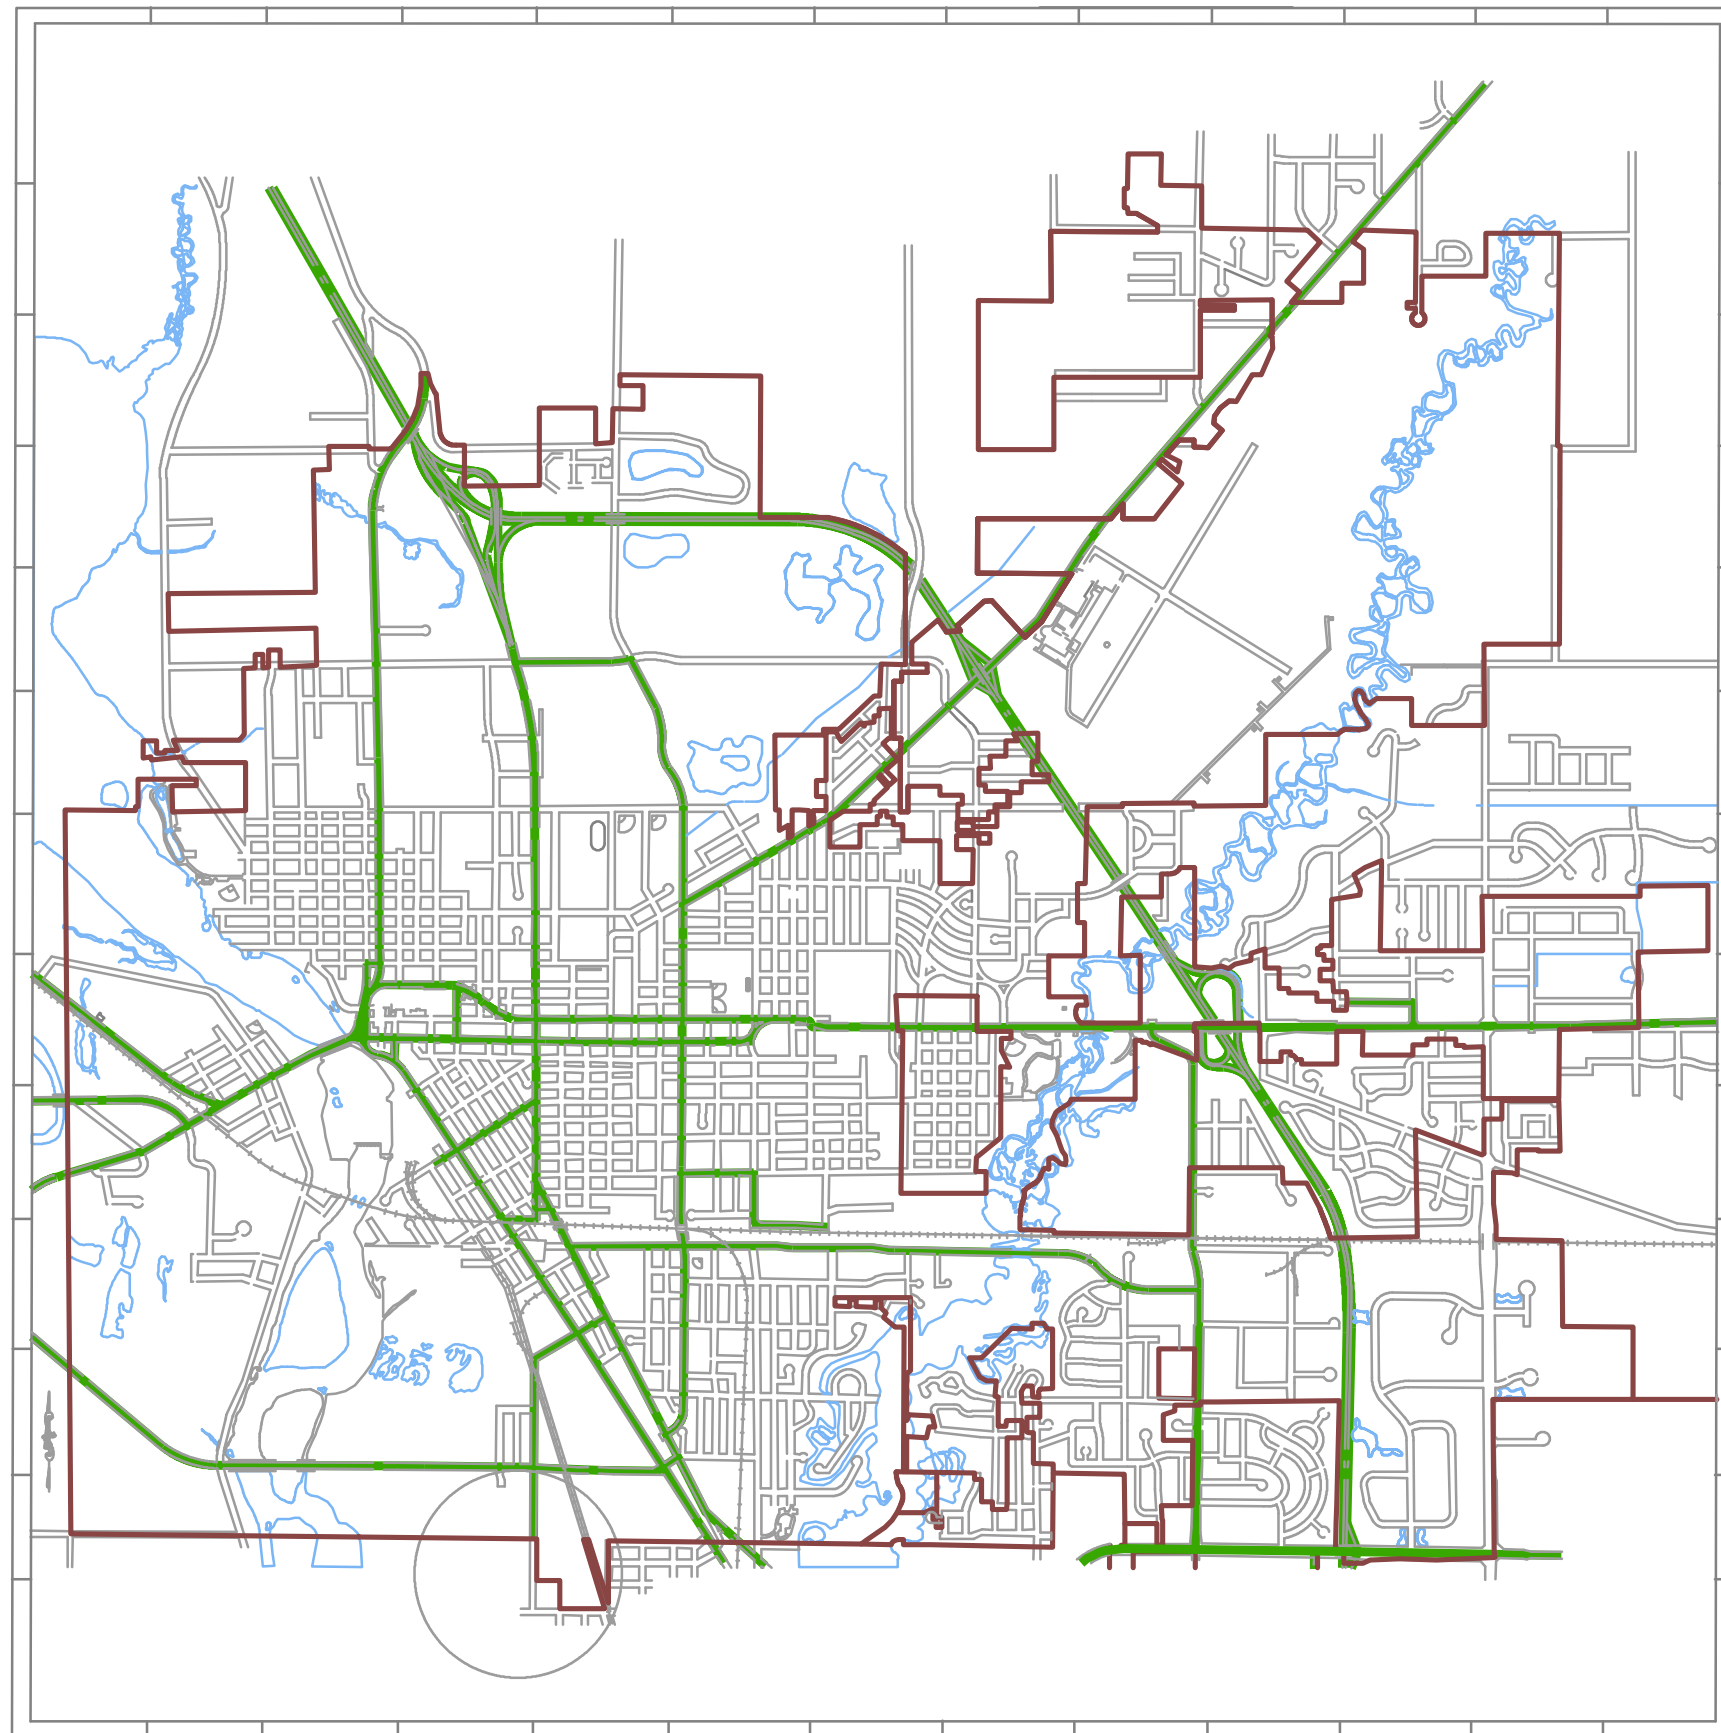

# Map 3.3 Truck Routes

- City of Stevens Point
- Truck Route

Source: Portage County Planning & Zoning (2005)  
City of Stevens Point (2005)

Adopted: January 16, 2006

## City of Stevens Point Comprehensive Plan

Portage County  
Planning & Zoning  
1462 Strongs Ave.  
Stevens Point, WI 54481