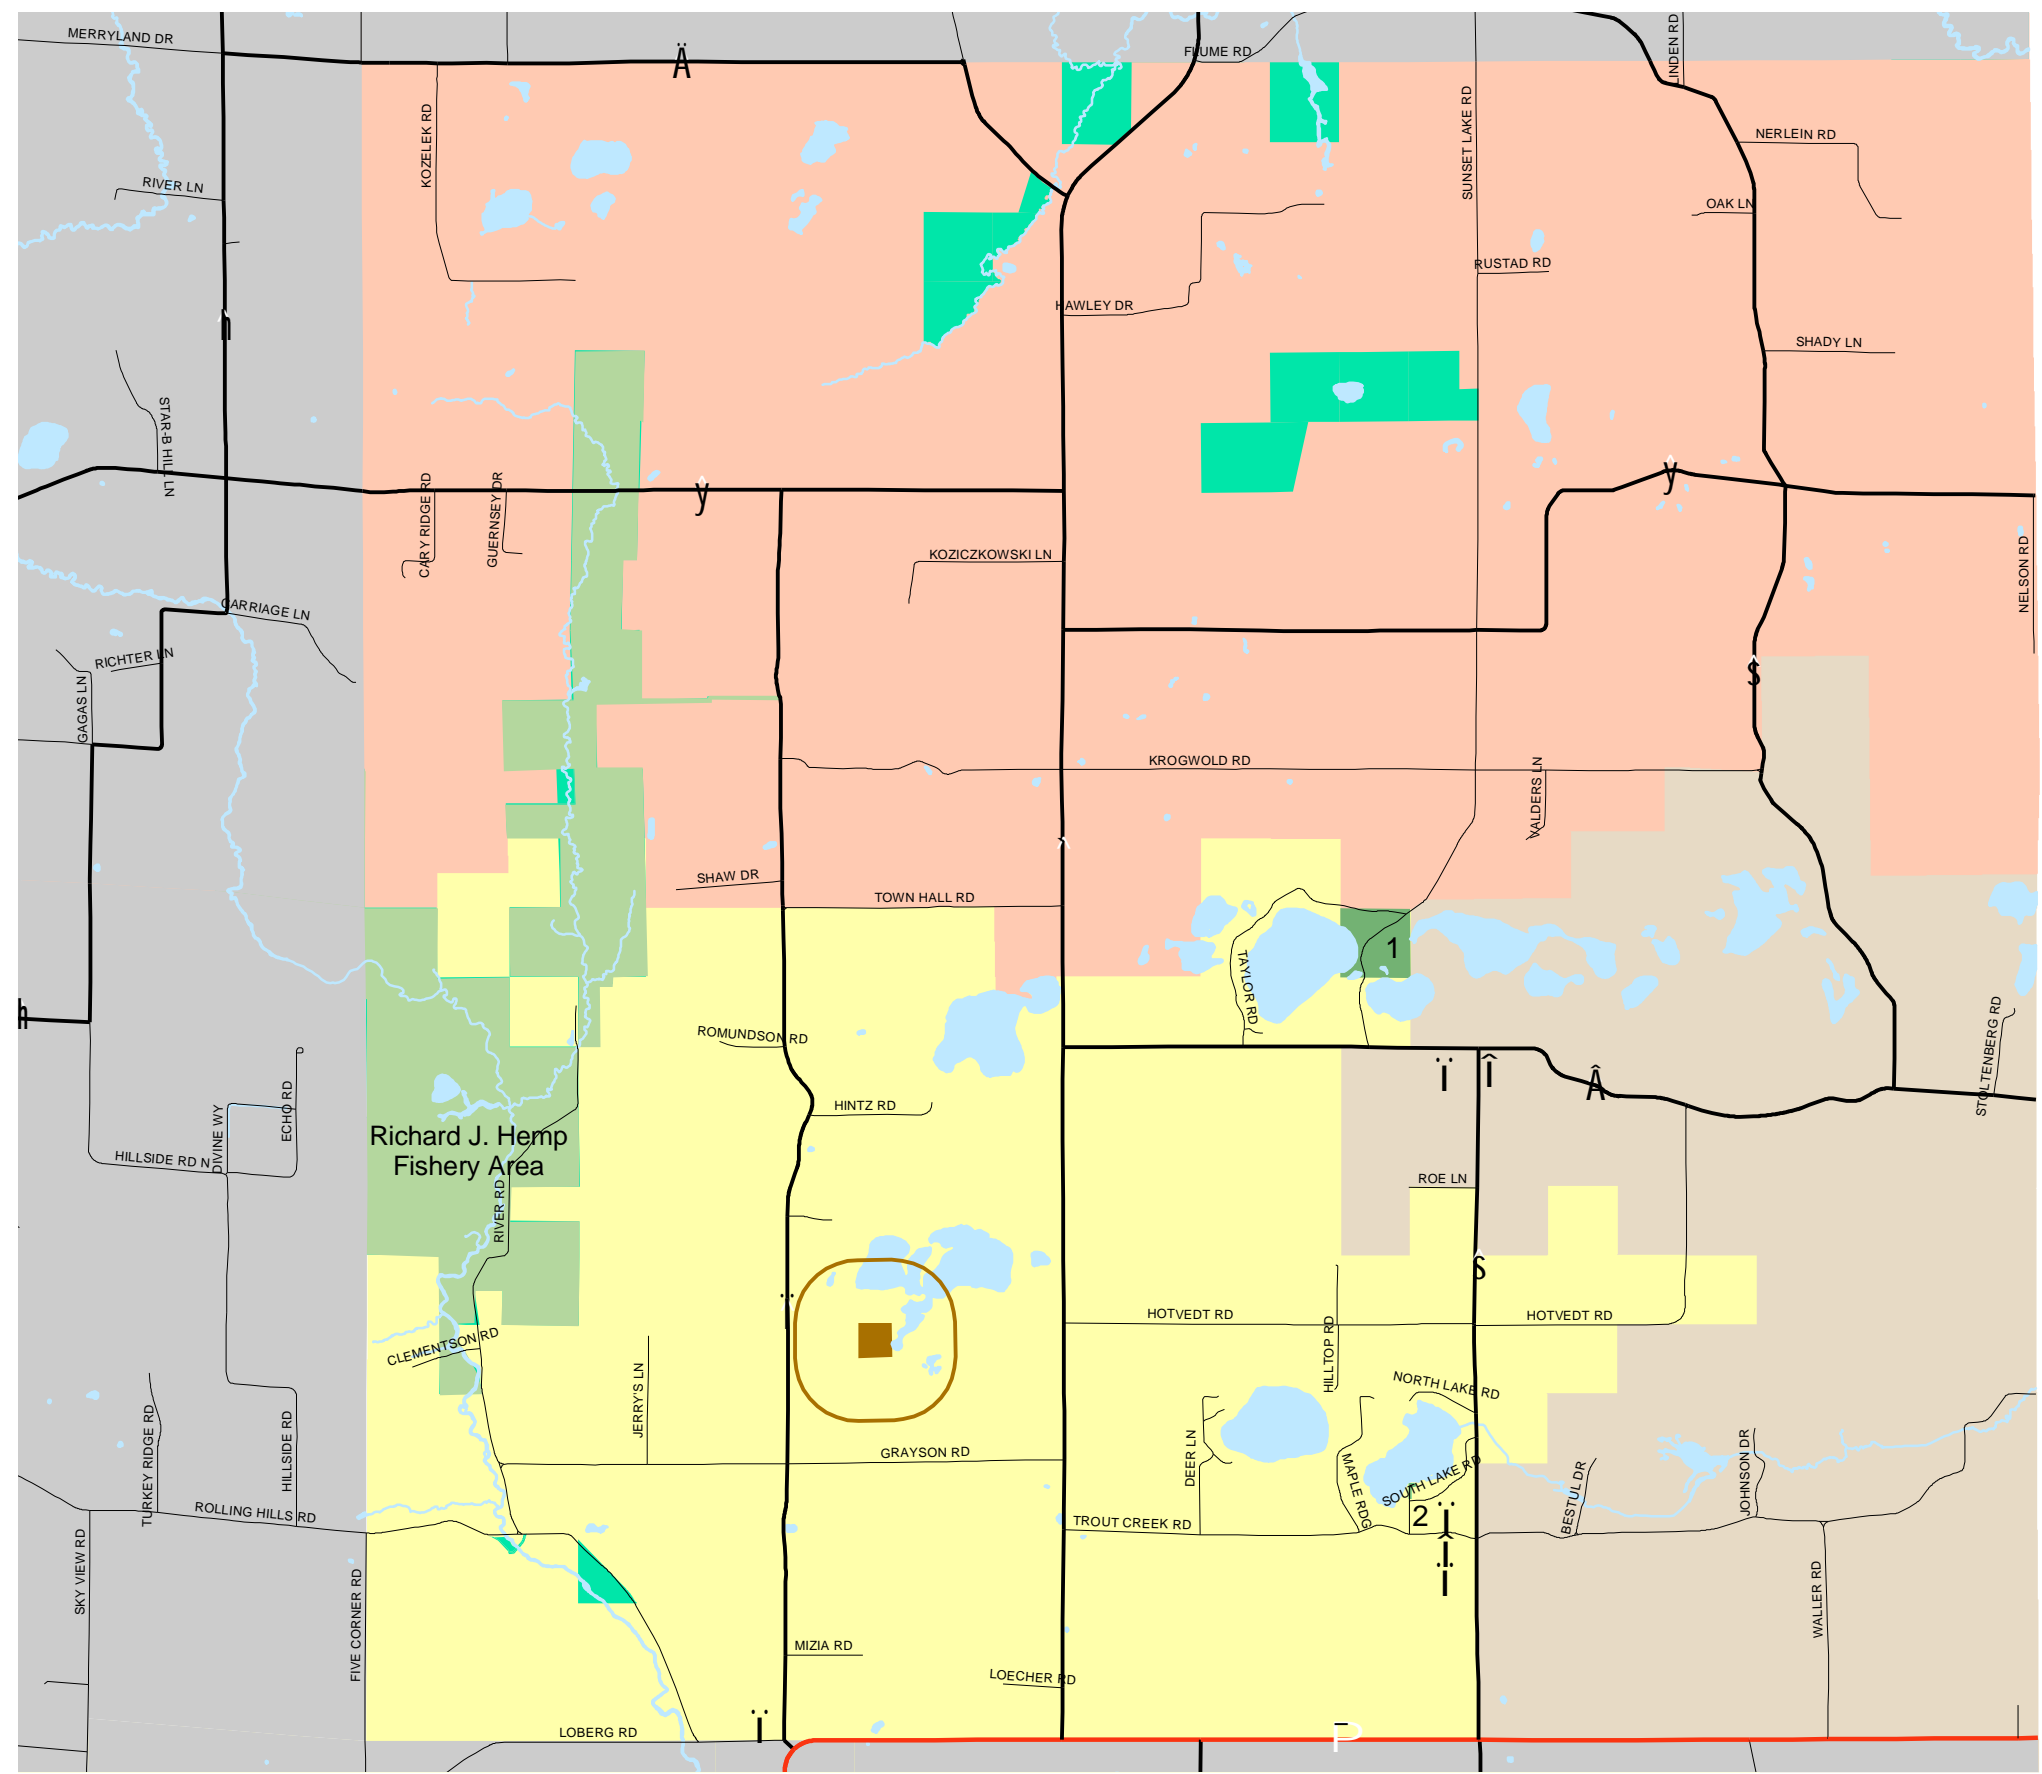

Map 4.1 Community Facilities

-  Church
-  Cemetery
-  County Park
 1. Sunset Lake Park
 2. Rinehart Lake
-  State Wildlife and Fishery Areas
-  Public Land (Wis. DNR)
-  Landfill with 1200 foot Well Restriction Area
- School Districts**
 -  Iola-Scandinavia School District
 -  Rosholt School District
 -  Tomorrow River School District

Source: Portage County Planning & Zoning (2004)

Adopted: September 21, 2005

Town of New Hope Comprehensive Plan

Portage County
Planning & Zoning
1462 Strongs Ave.
Stevens Point, WI 54481