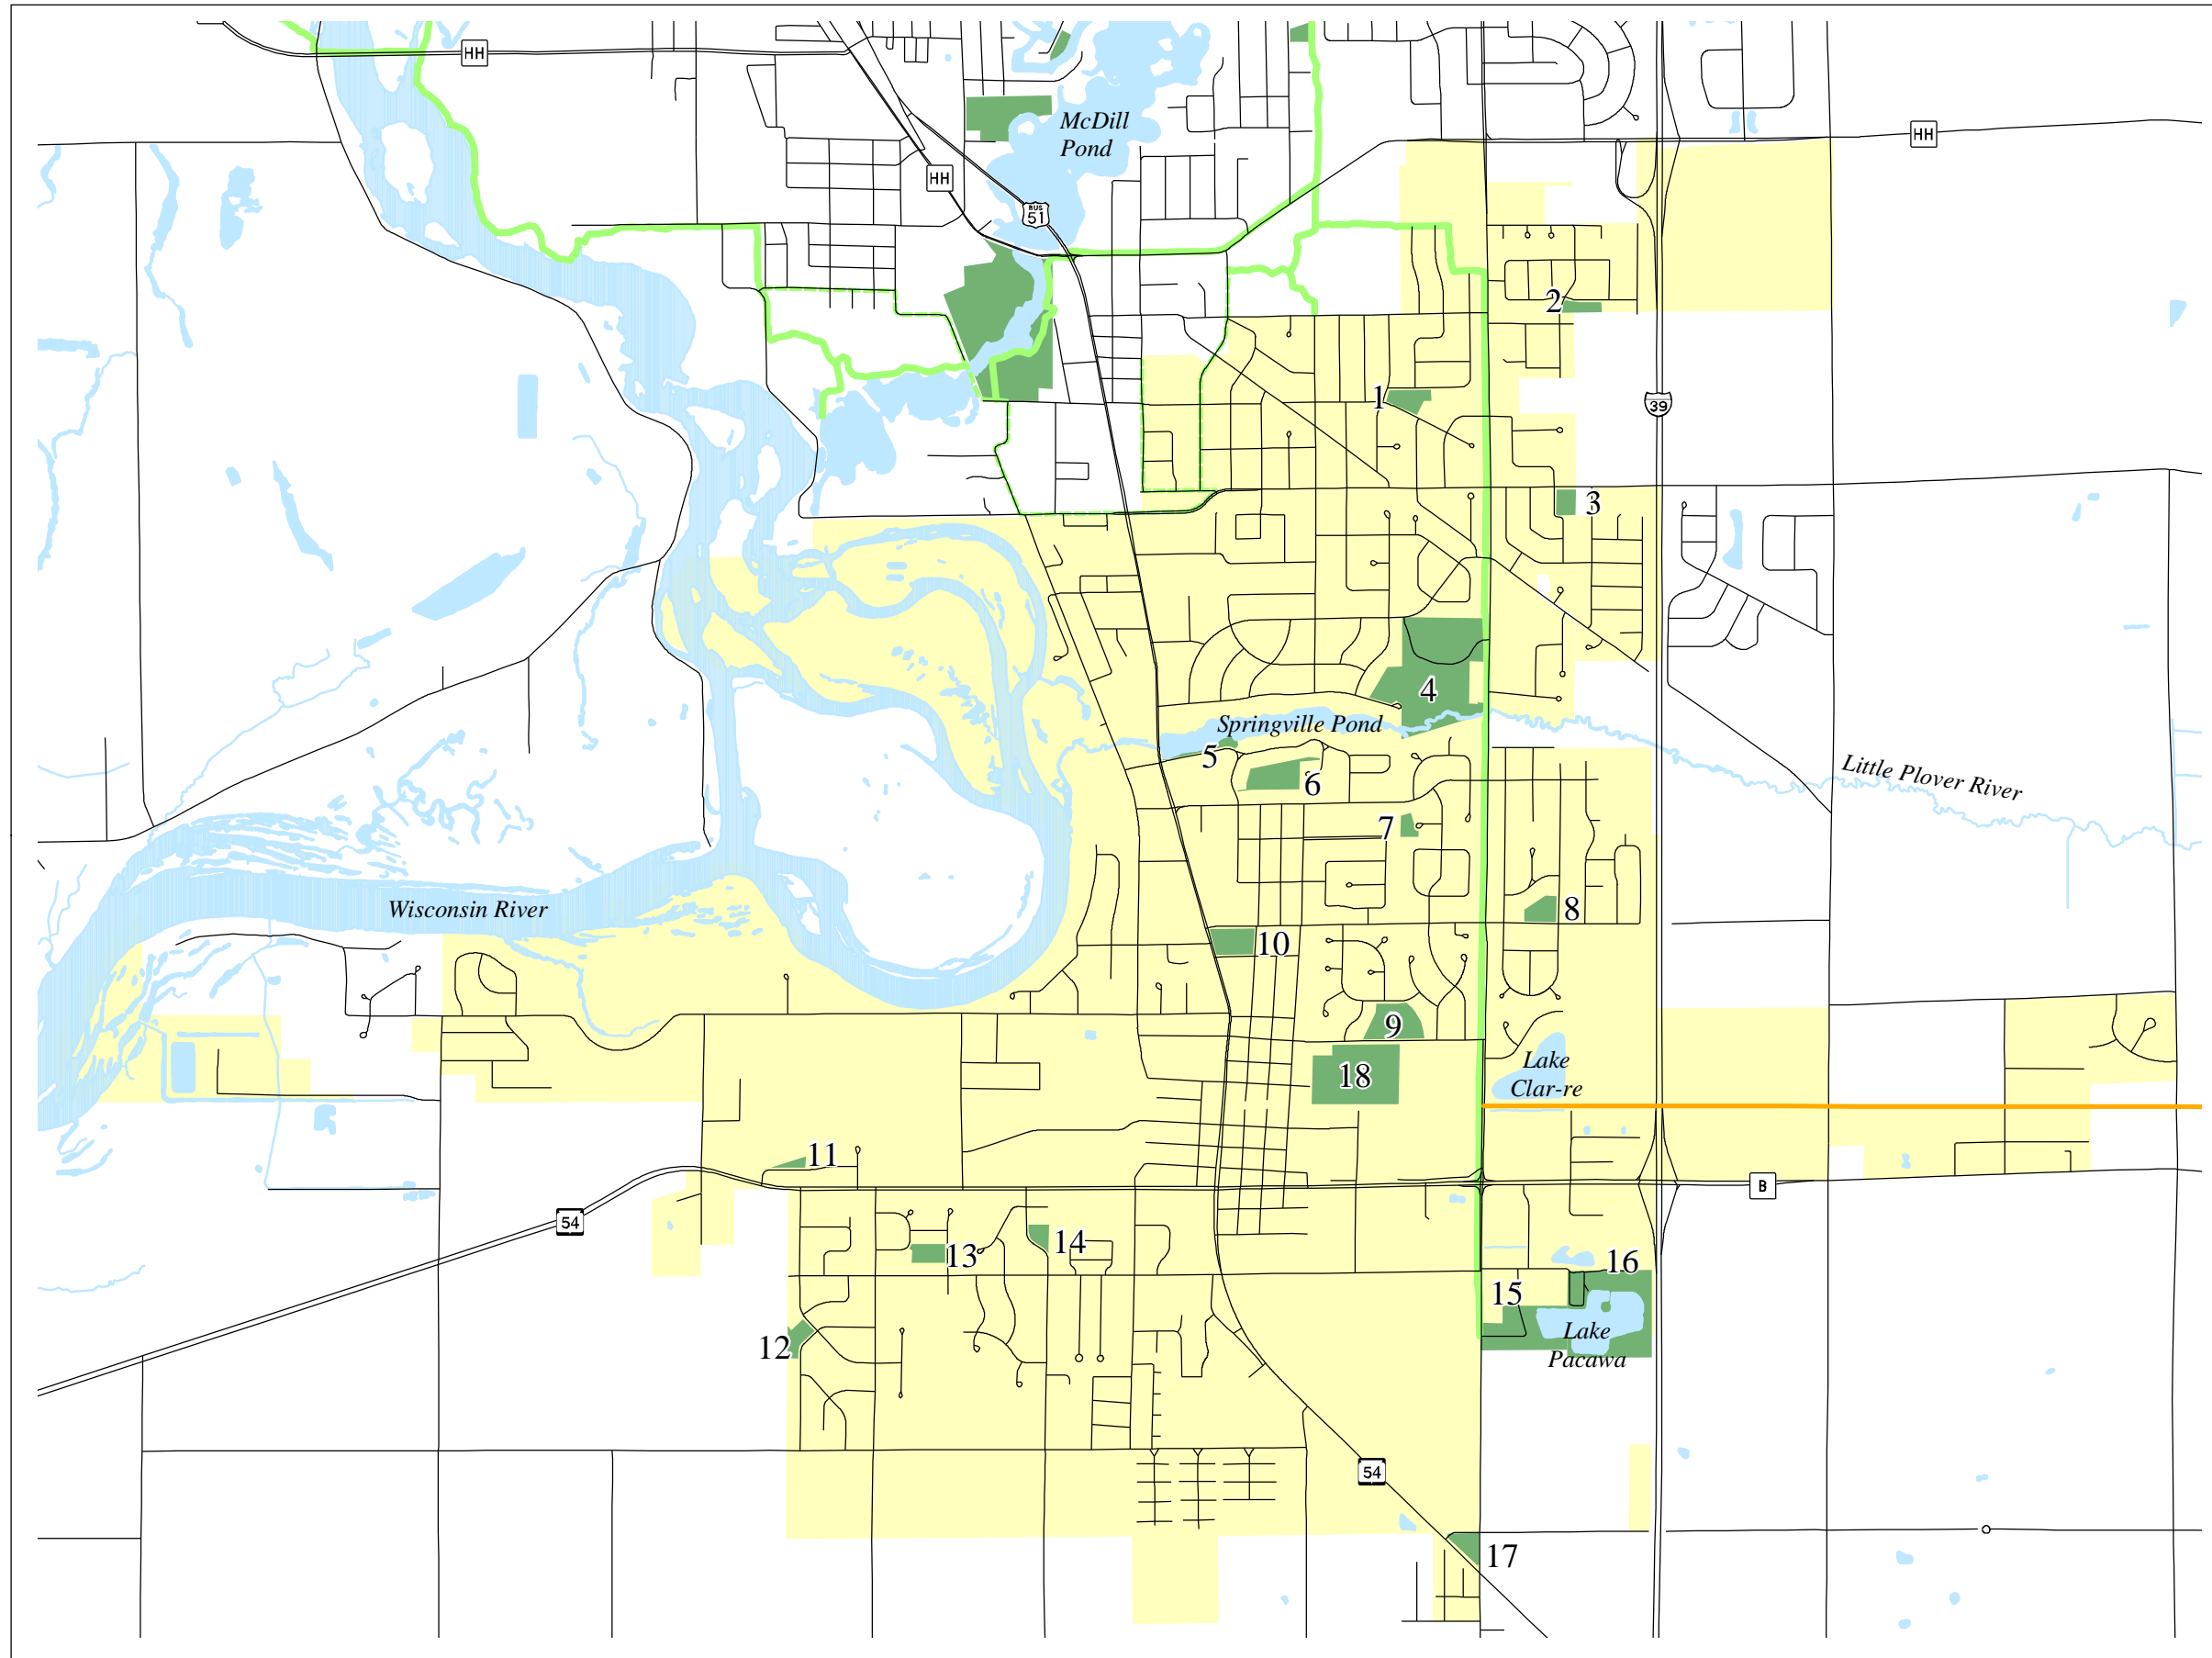

Map 4.5 Parks

1. Kubacki
 2. Oakwood Forest
 3. Pleasant Acres
 4. Little Plover River
 5. Springville Pond
 6. Iber
 7. Hoover Heights
 8. Forest Pines
 9. Easlan/Weslan
 10. Veteran's Memorial
 11. Plover Pines
 12. Okray
 13. Jack's
 14. Oak
 15. Lake Pacawa (Lions Club)
 16. Worzella Pines & Korean War Veteran's Memorial
 17. Wayside
 18. Woyak Sports Complex
- - - - - Bicycle Trail
 - Green Circle Trail
 - Tomorrow River Trail

Source: Portage County Planning & Zoning (2005)
Village of Plover (2005)

Map Produced: April 6, 2005

Village of Plover Comprehensive Plan

Portage County
Planning & Zoning
1462 Strongs Ave.
Stevens Point, WI 54481