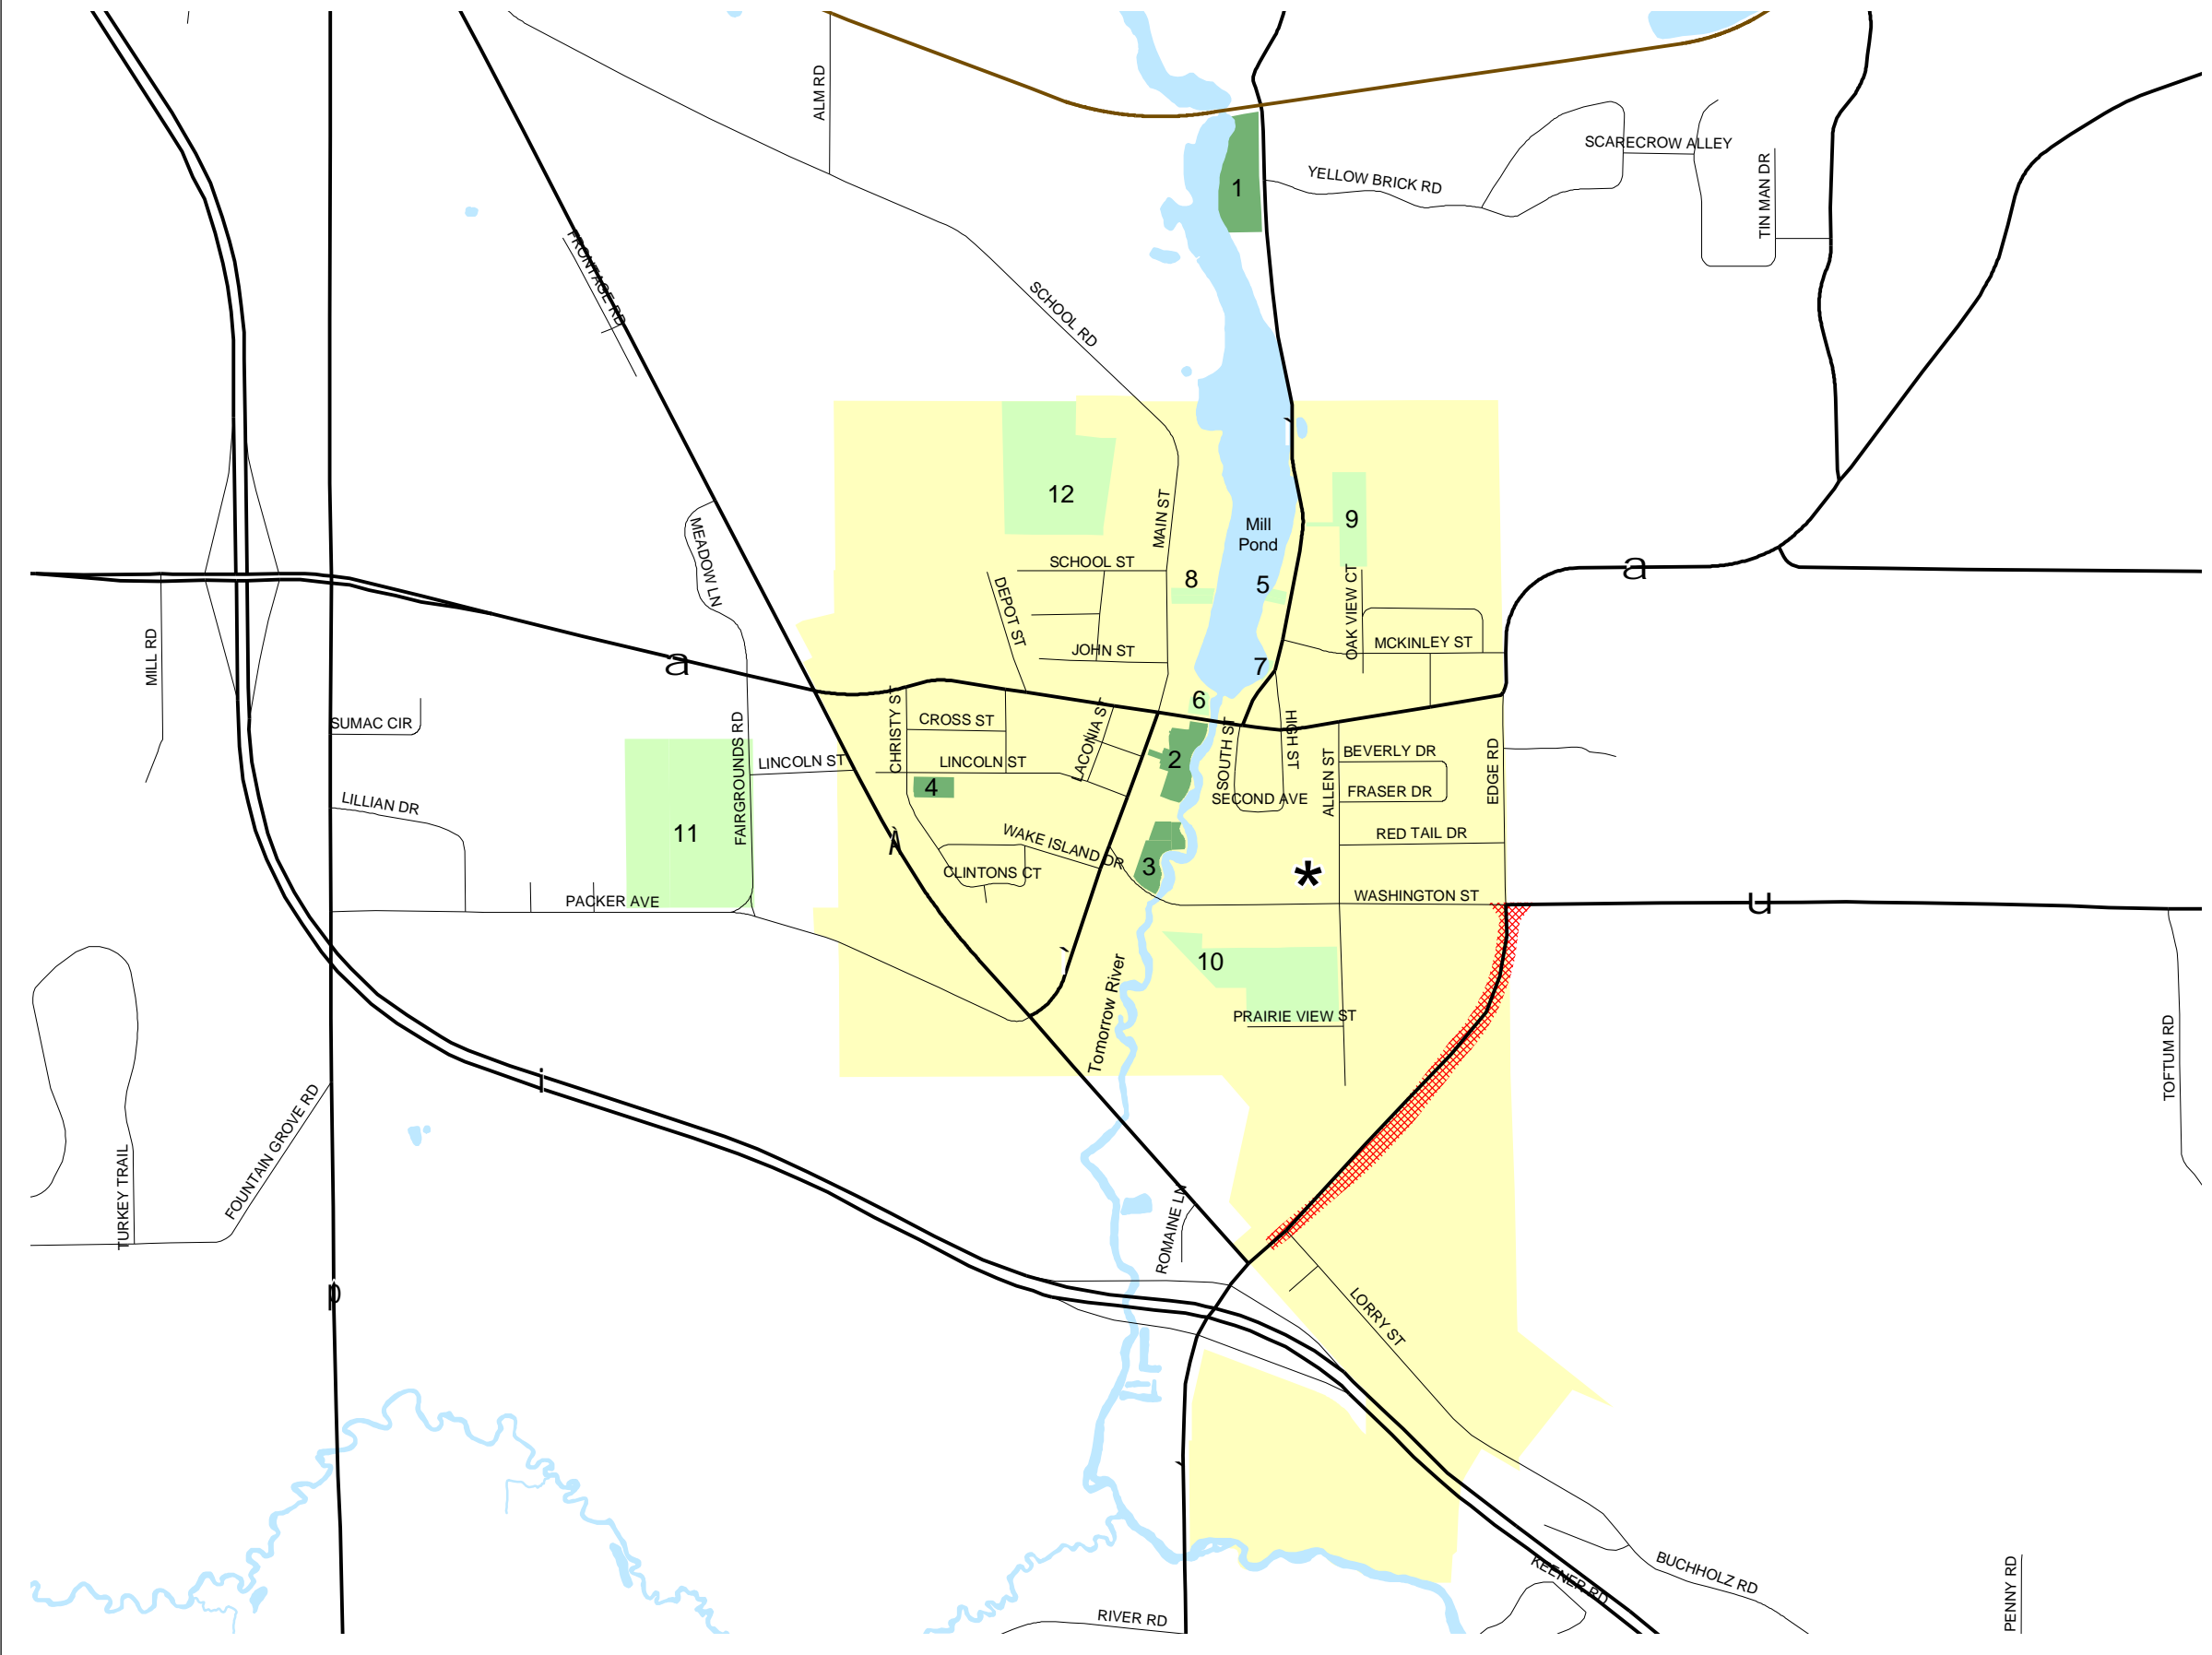

Map 4.6 Parks and Recreation

- Parks
 1. Cate Park
 2. Nelson Park
 3. Lee Guyant Park
 4. Water Tower Park

- Recreational Areas
 5. Boat Landing
 6. Mill Street Public Access
 7. Hughes View
 8. Lettie Jensen Library
 9. Well #3 Grounds
 10. Tree Nursery
 11. Portage County Fairgrounds
 12. Amherst School Playground

- Tomorrow River State Trail
- Future County Road A/B
- * See Section 4.4

Source: Village of Amherst (2004)
Portage County Planning & Zoning (2004)

Map Adopted: February 22, 2005

Village of Amherst Comprehensive Plan