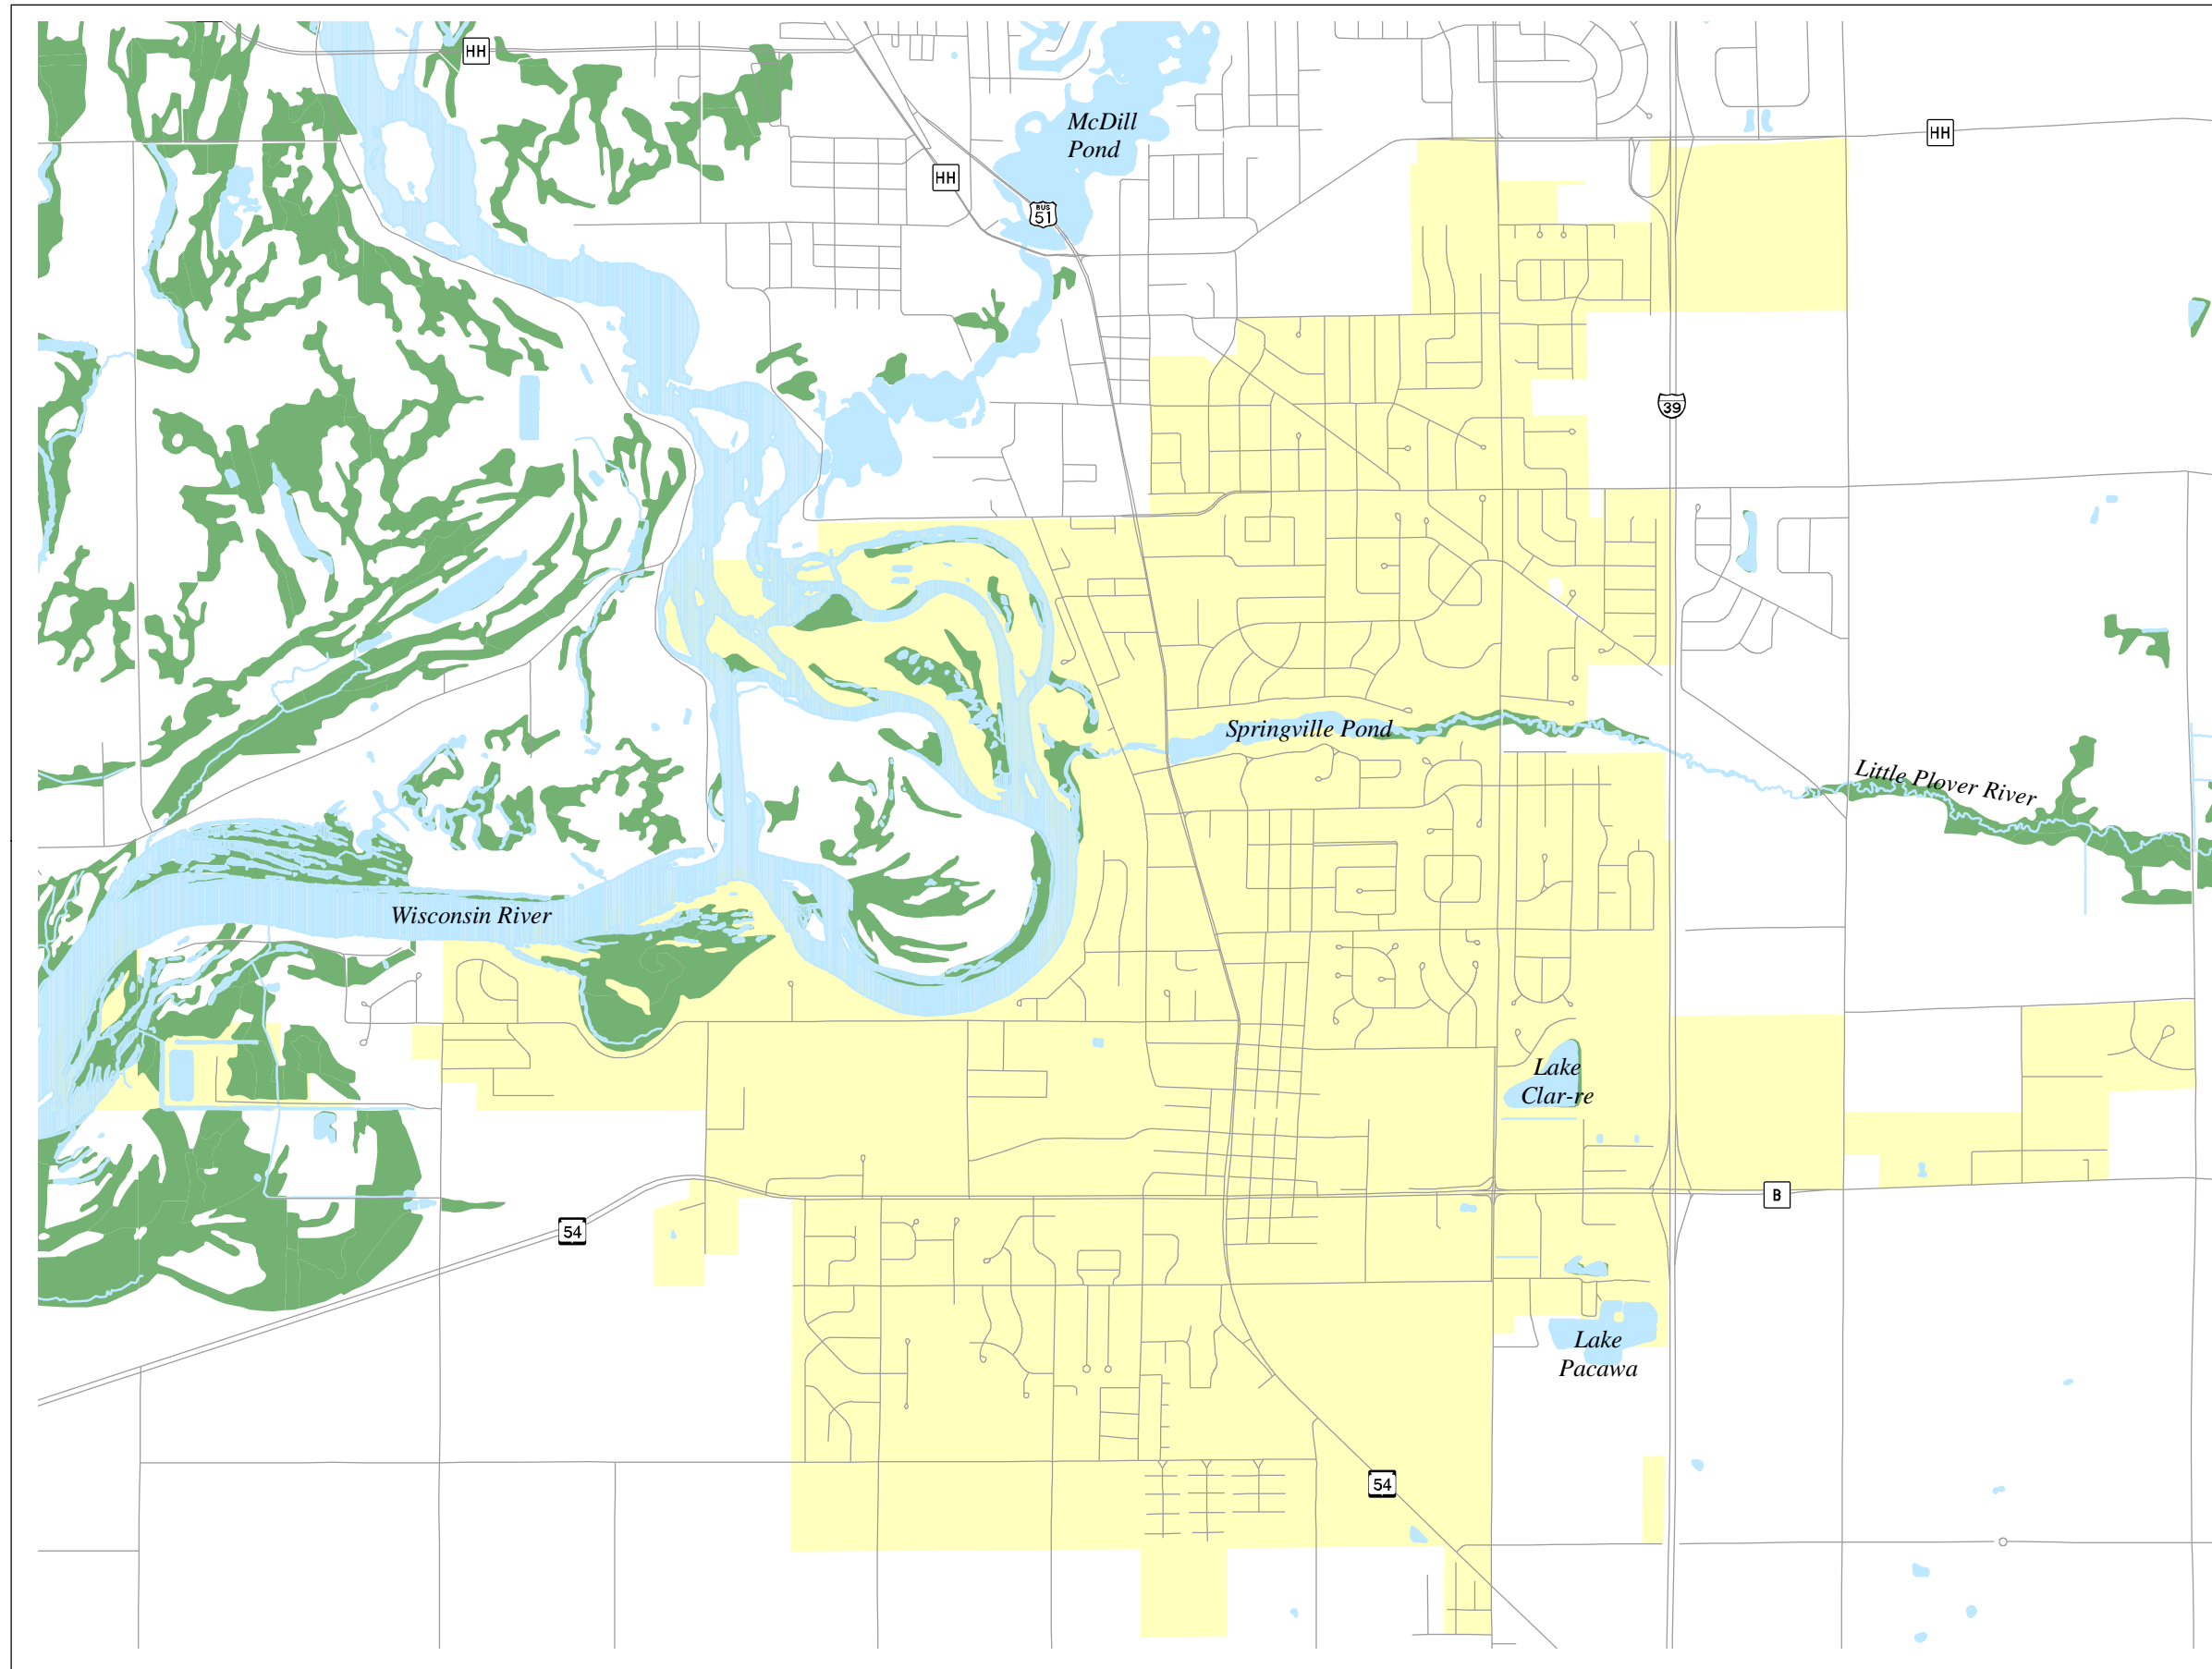

Map 5.4 Wetlands

 DNR Delineated Wetlands

Source: Portage County Planning & Zoning (2005)
DNR - Wisconsin Wetland Inventory (1986)

Map Produced: April 6, 2005

Village of Plover Comprehensive Plan

Portage County
Planning & Zoning
1462 Strongs Ave.
Stevens Point, WI 54481