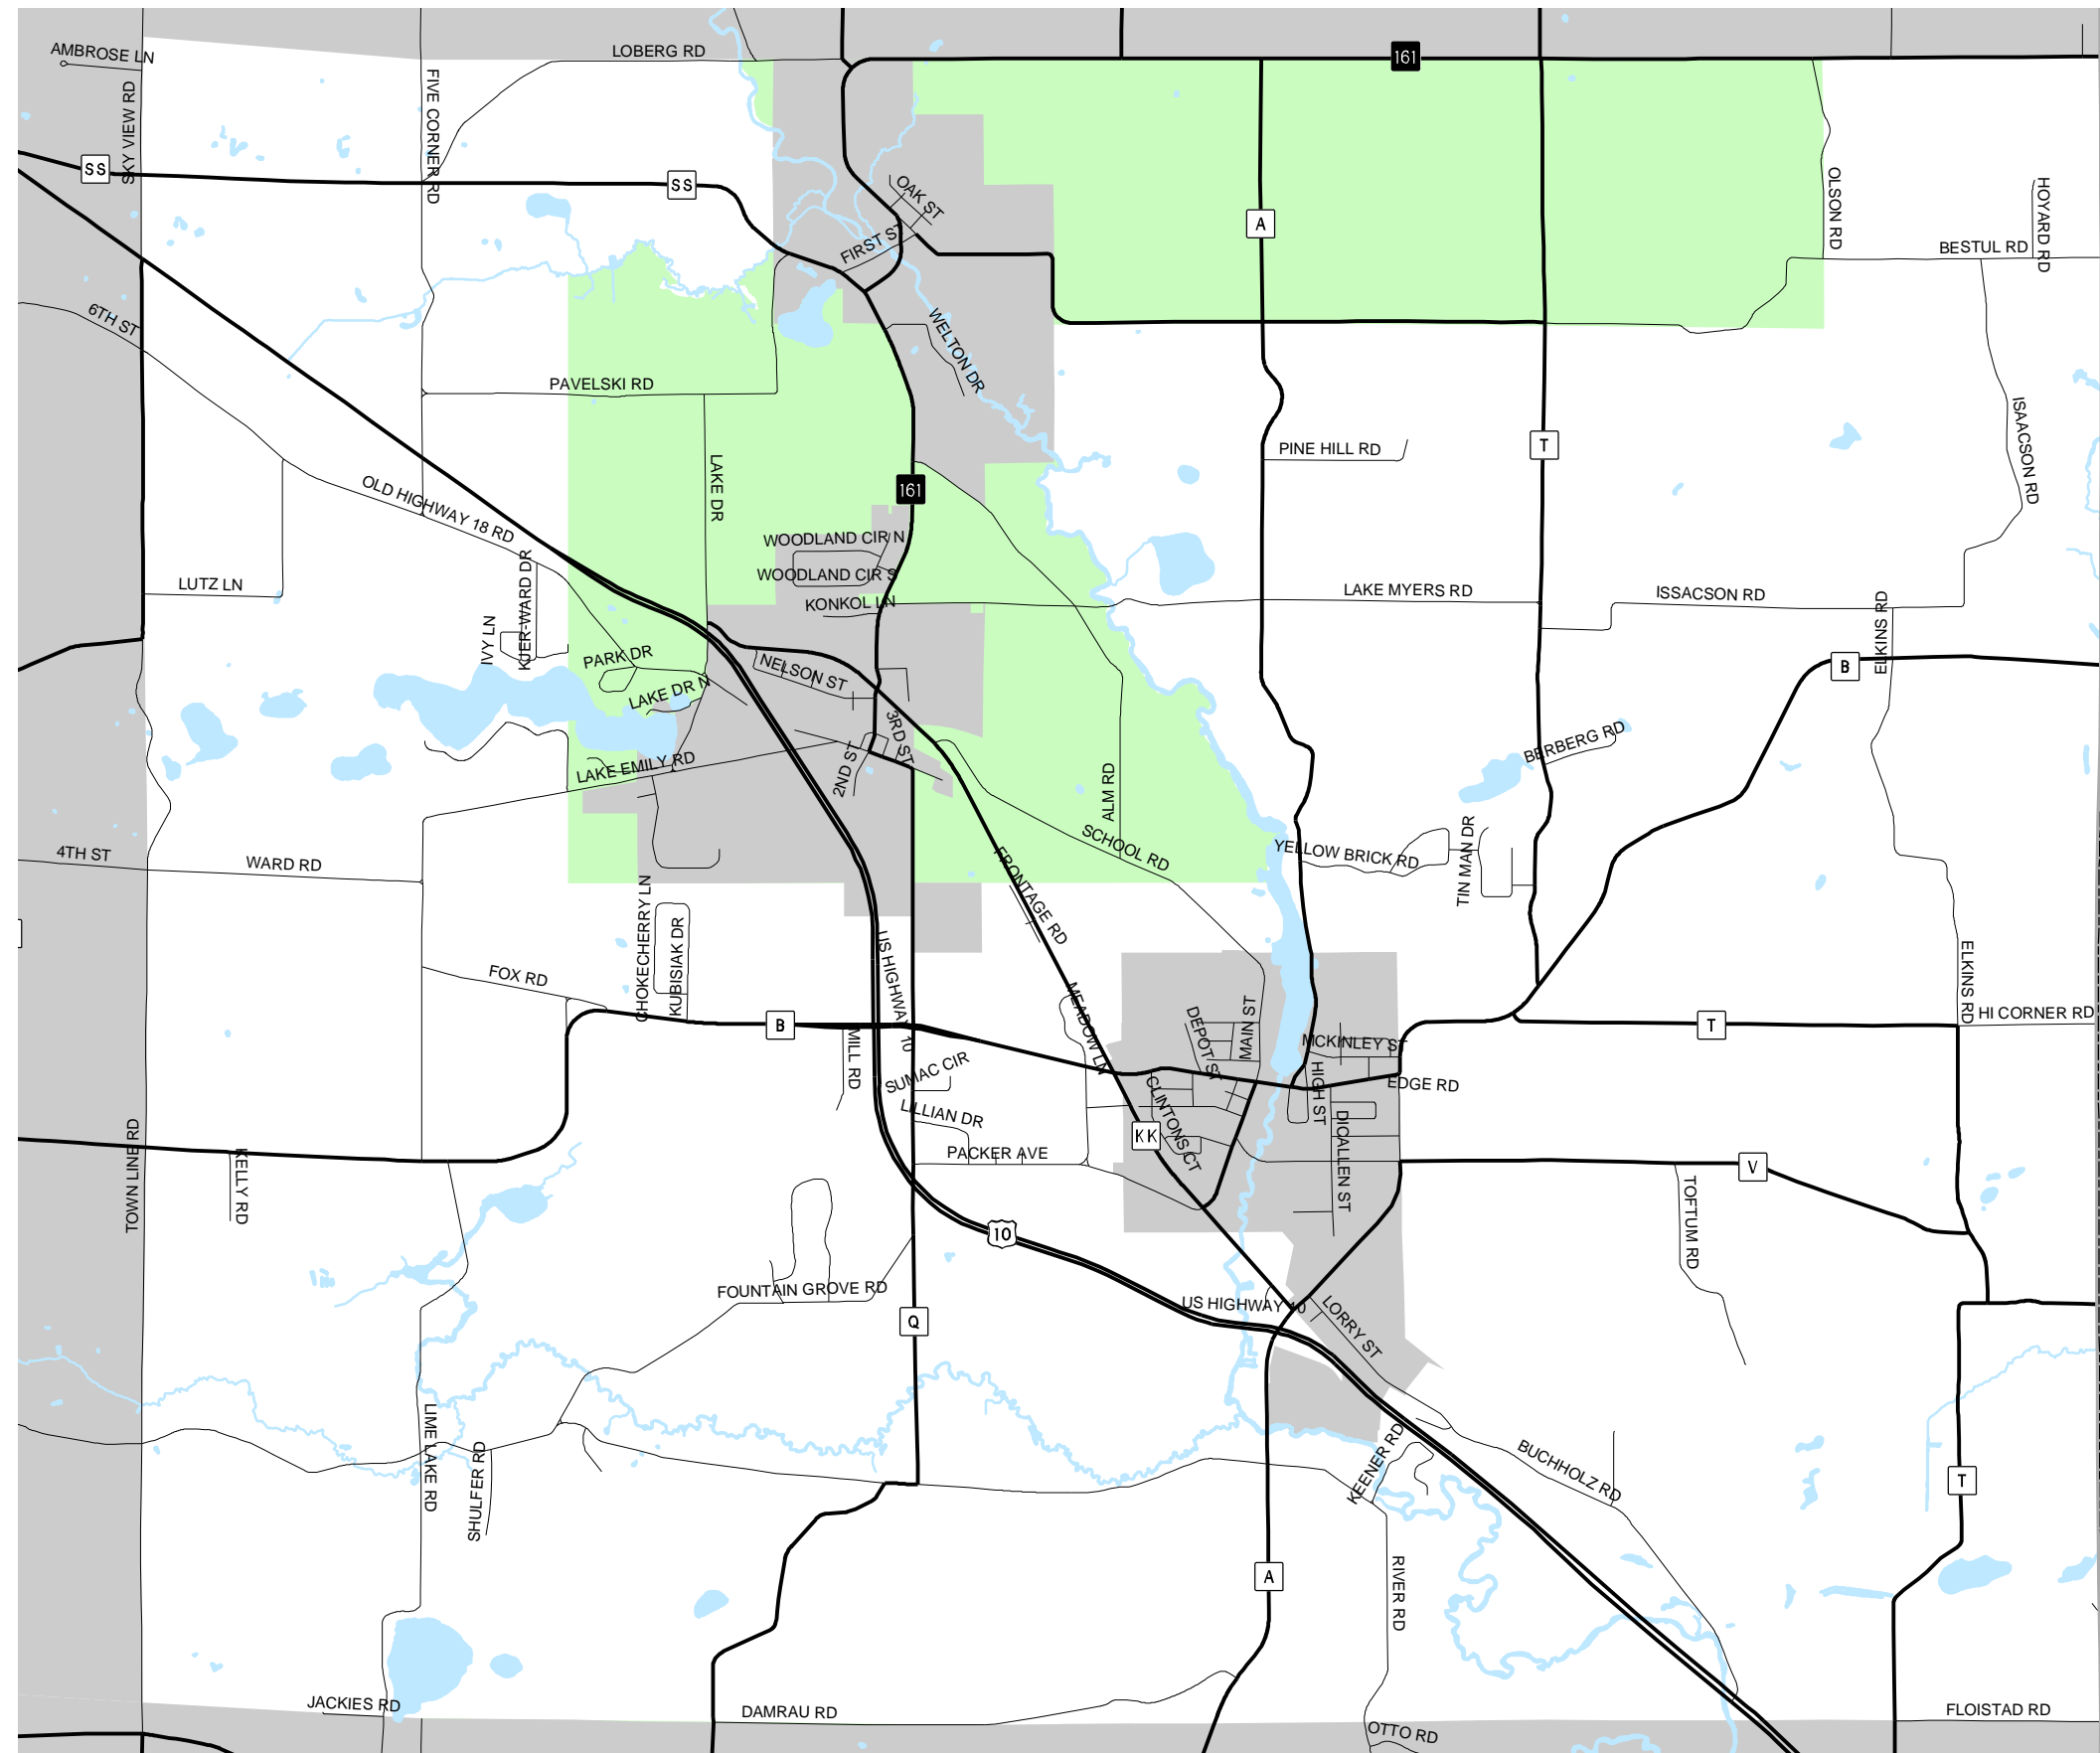

# Map 5.7 Atrazine Prohibition Areas

 Atrazine Prohibition Areas

Source: Portage County Planning & Zoning (2004)  
Adopted: June 9, 2005

## Town of Amherst Comprehensive Plan

Portage County  
Planning & Zoning  
1462 Strongs Ave.  
Stevens Point, WI 54481