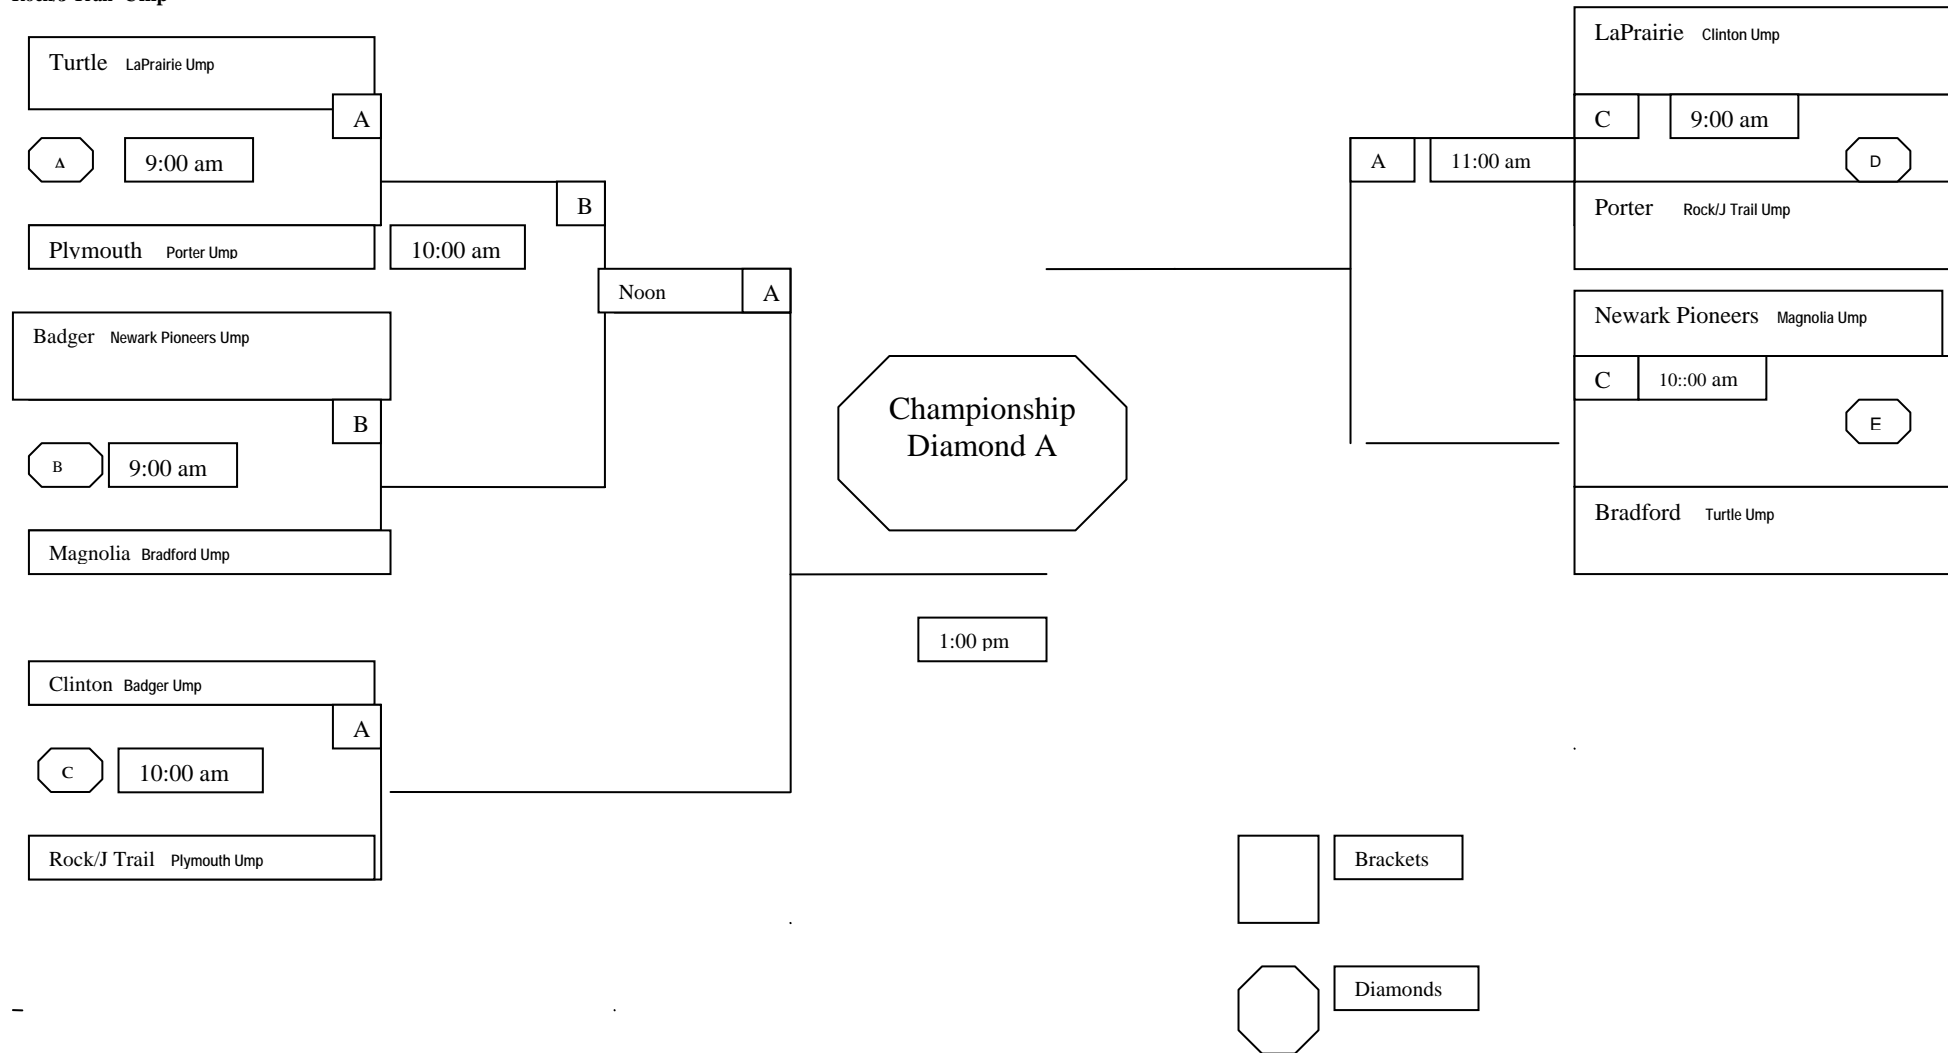

Rock County 4-H Senior Softball Tournament 2009 – July 12, 2009

Parkview High School, Orfordville

- A – diamond next to high school
- B – diamond in back of high school
- C – farthest diamond in back of school

Umpire stays with Assigned Team Until Team is Eliminated

Rock/J Trail Ump

OVER