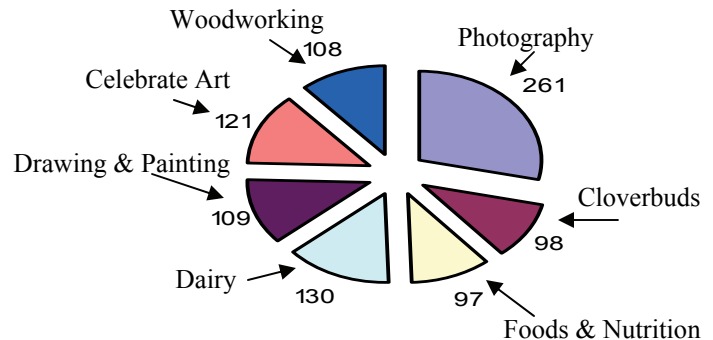

Projects

Here is a look at St. Croix County's most popular 4-H projects...

4-H Club size varies throughout the County. This variety gives strength to the St. Croix County 4-H Program.