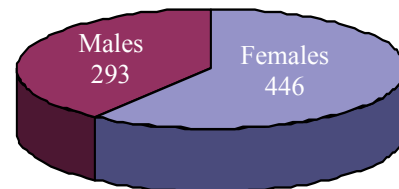

St. Croix Co 4-H Fact Sheet...2009

Membership

In 2009, St. Croix County 4-H has 739 enrolled members ranging from grades 1 through High School. 98 of those members are Cloverbuds (1-2 grade.)

Demographics

4-H Clubs

With the 21 4-H clubs in St. Croix County, a youth or adult should not have a difficult time finding a club to join...the hard part is deciding which club to join!

Projects

Here is a look at St. Croix County's most popular 4-H projects...

4-H Club size varies throughout the County. This variety gives strength to the St. Croix County 4-H Program.

Gender

There is a good mix of boys and girls of all ages in 4-H.

For More Information...

Contact:
Marie Witzel
4-H Youth Development Agent
1960 8th Avenue
Baldwin, WI, 54002
Phone: 715-684-3301 Ext 5
Fax: 715-684-2666