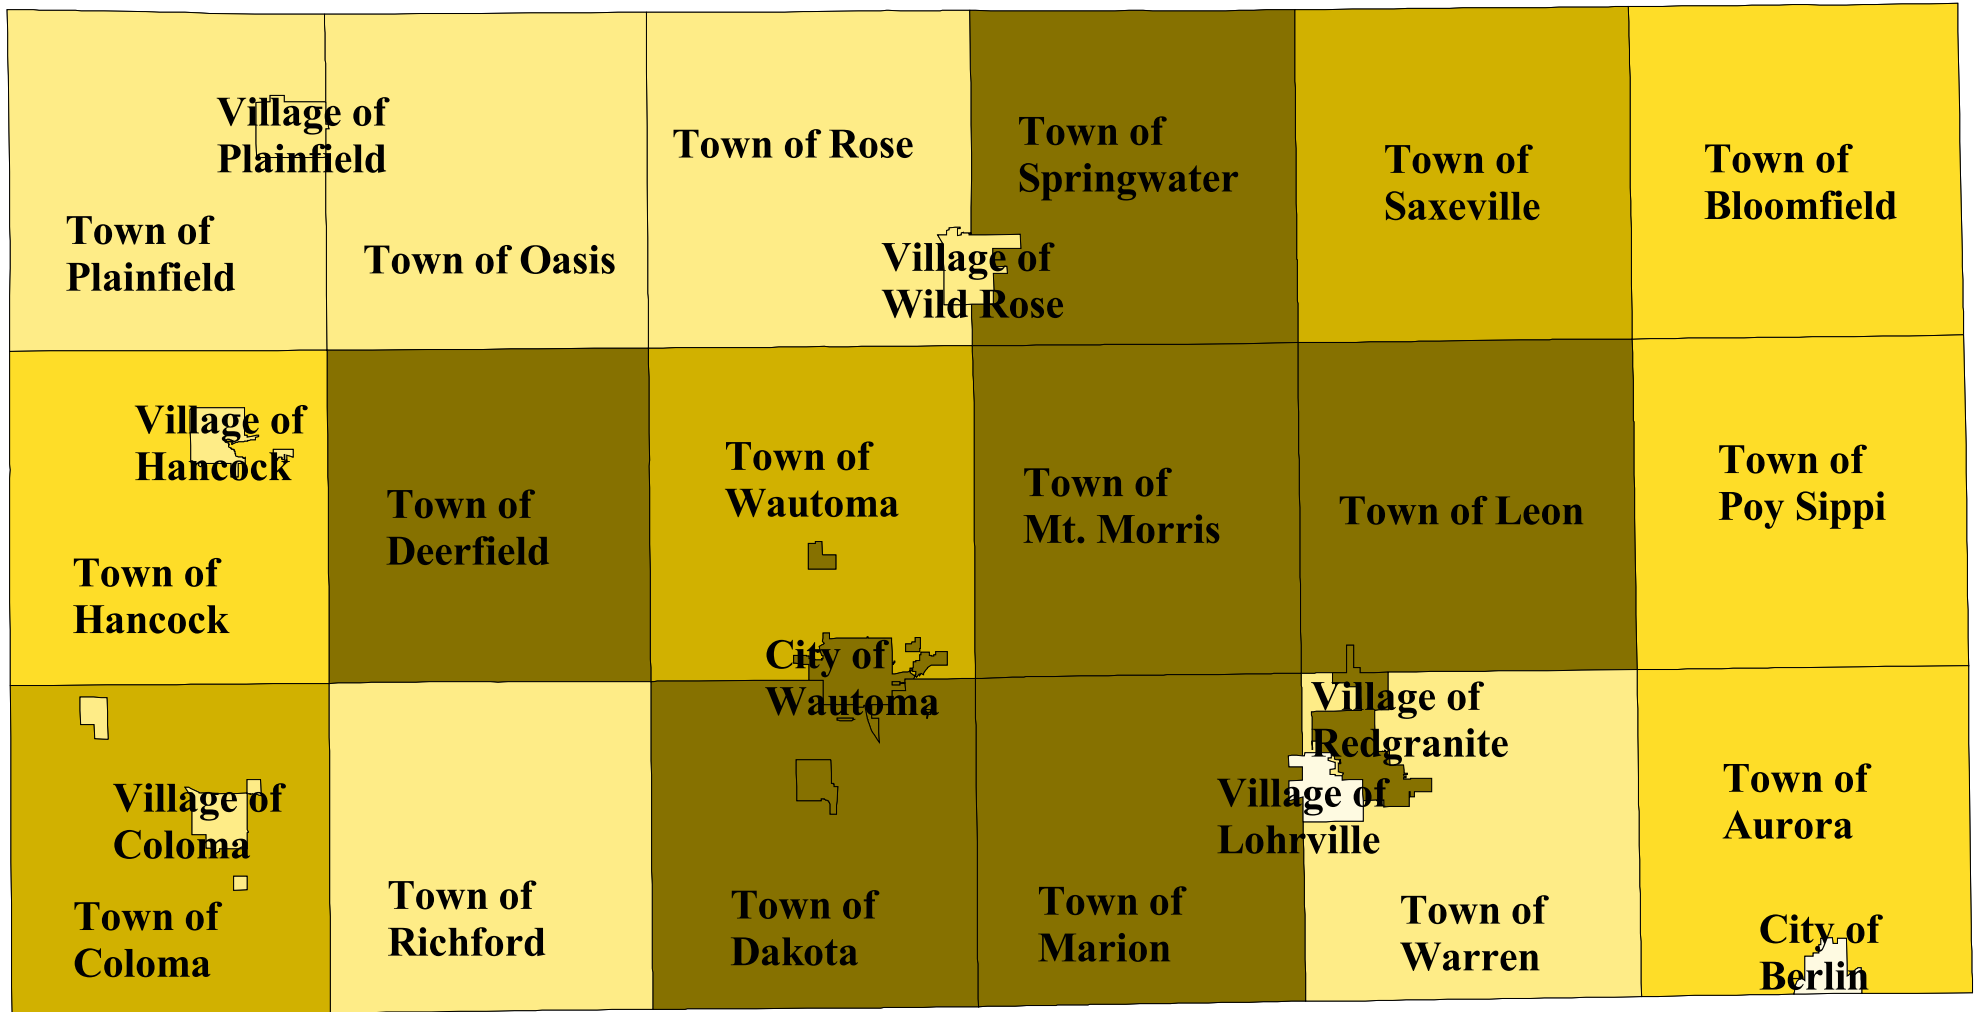

Waushara County 2002 Seasonal Population

UW-Extension Waushara County
 Estimates done by Patrick Nehring, UW-Extension Waushara County
 Sources Used: Wisconsin Department of Administration, U.S. Census, and local data