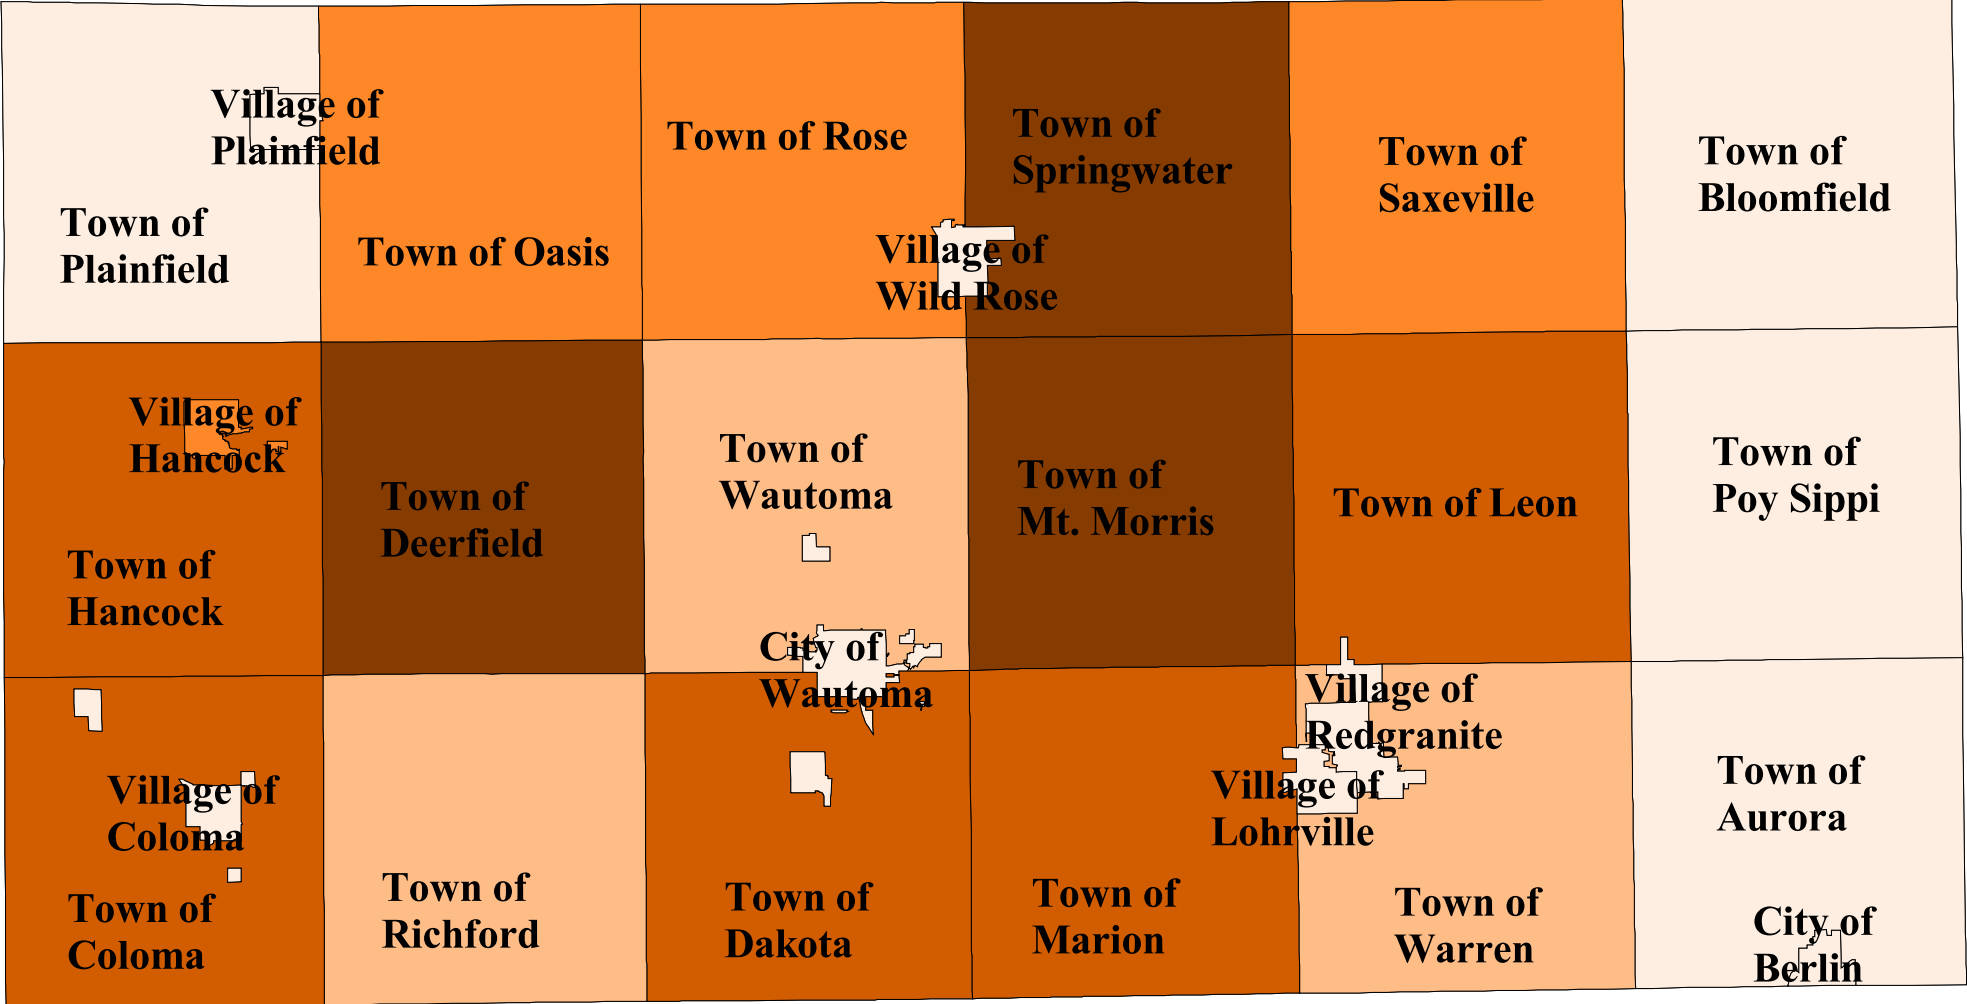

2002 Percent Change from Winter to Summer Population in Waushara County

UW-Extension Waushara County
 Estimates done by Patrick Nehring, UW-Extension Waushara County
 Sources Used: Wisconsin Department of Administration, U.S. Census, and local data