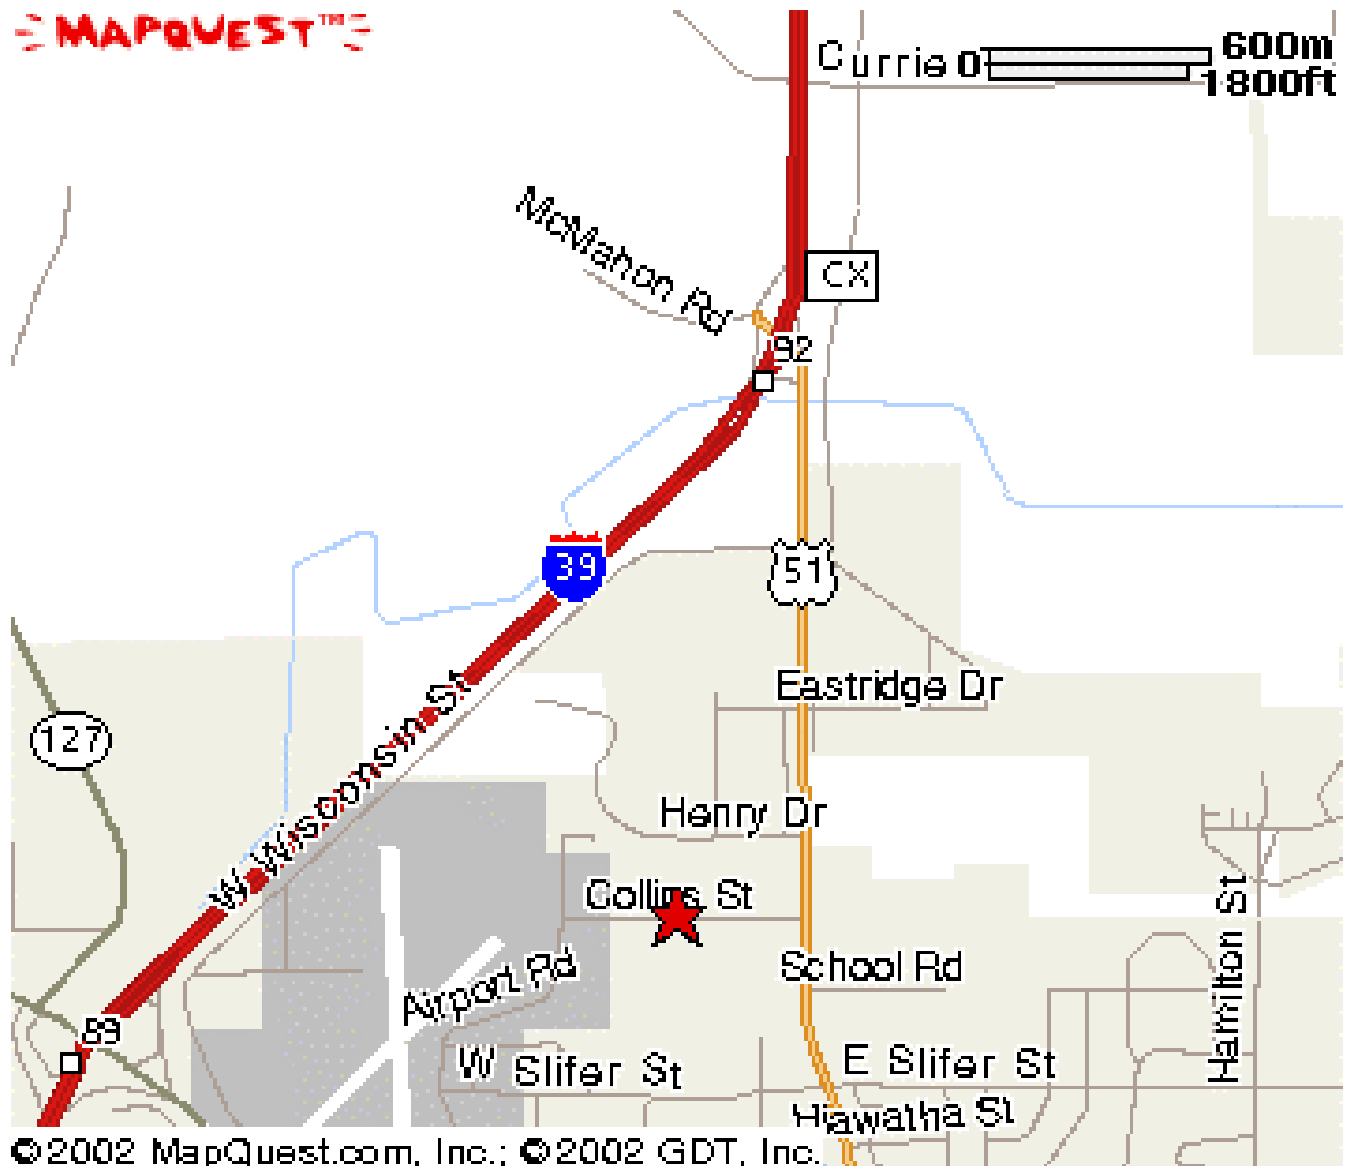

MAPQUEST™

From I-39, exit at Hwy 51 (exit 92). Take Hwy 51 into Portage to the 3rd stop light and turn left on to Collins Street. The Portage High School address is 301 East Collins Street.