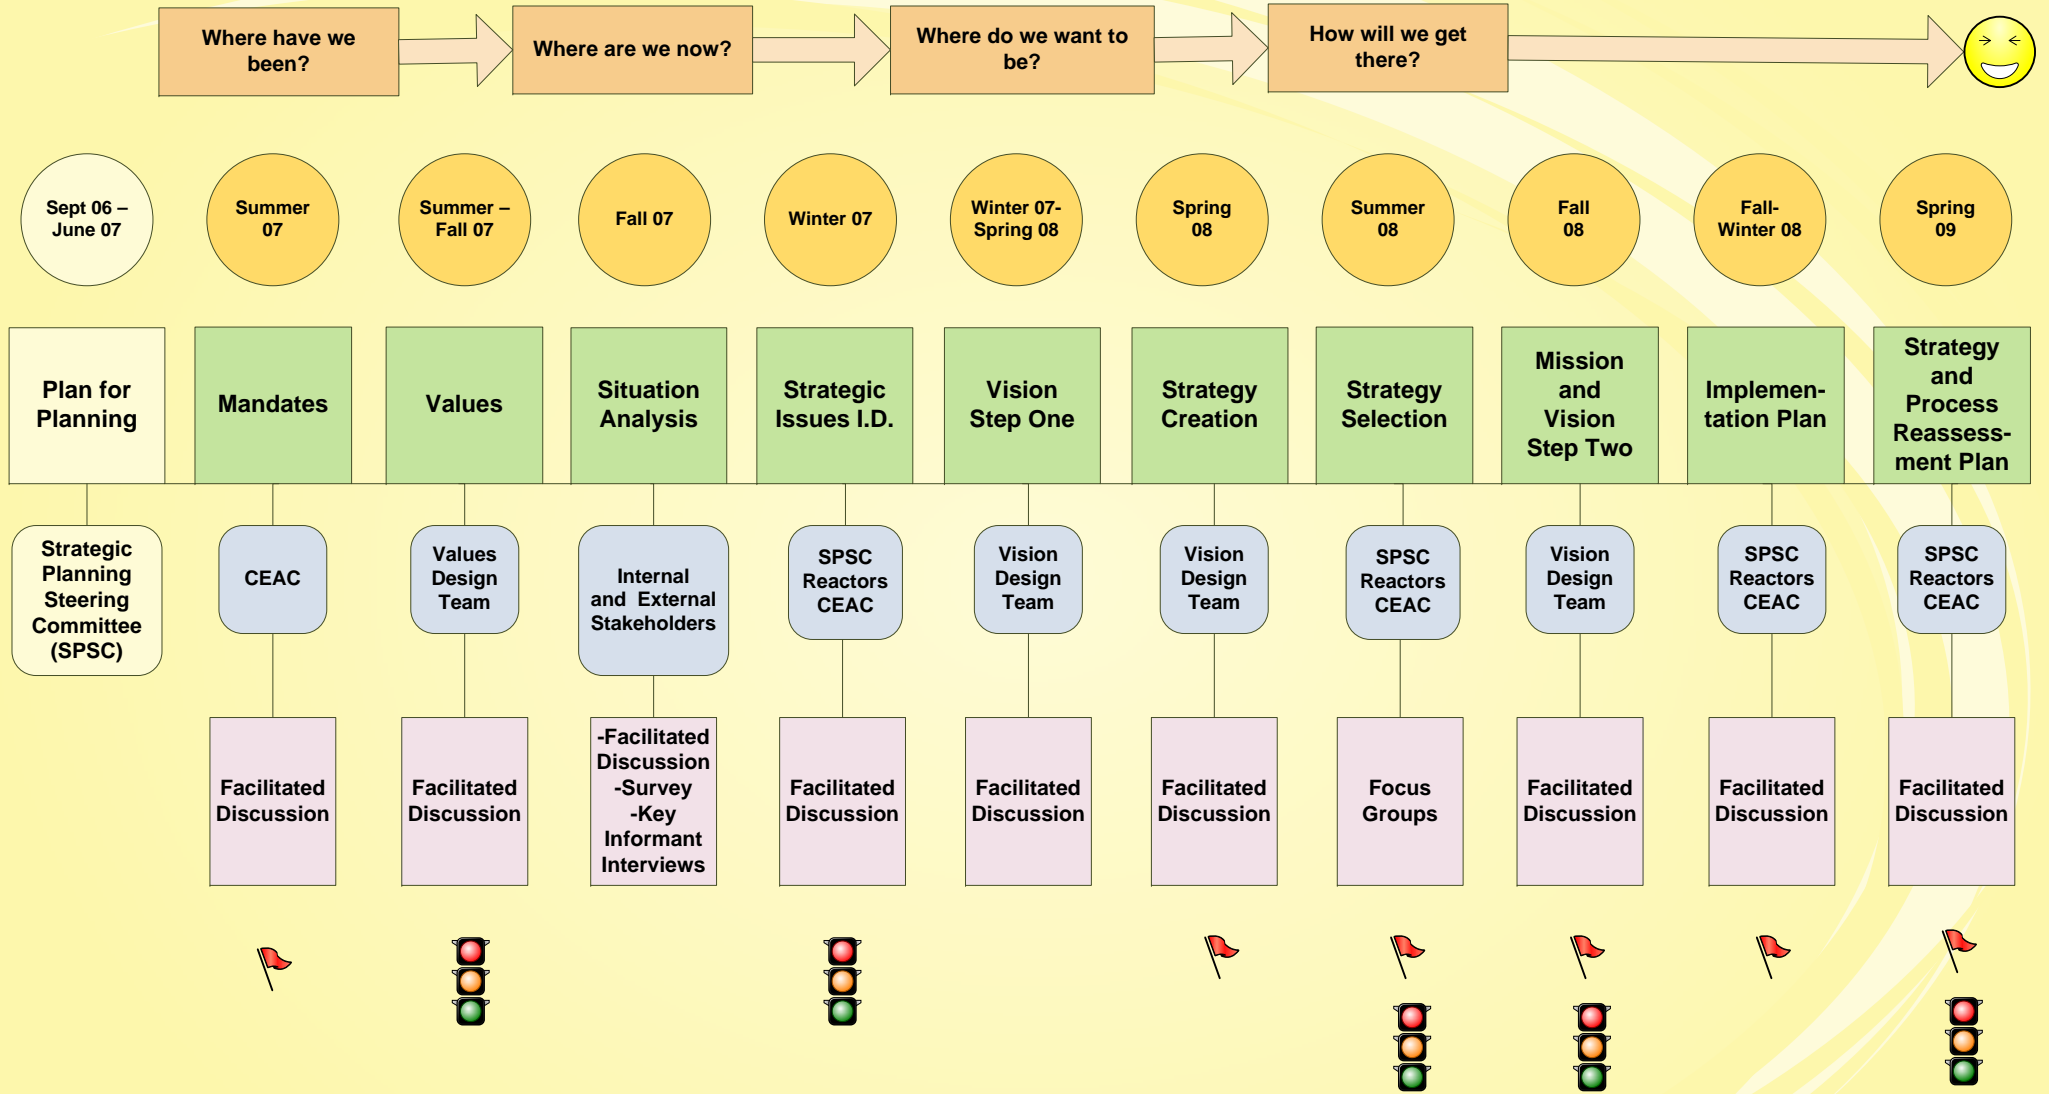

UW-Extension – Cooperative Extension Strategic Planning Process Timeline

KEY: