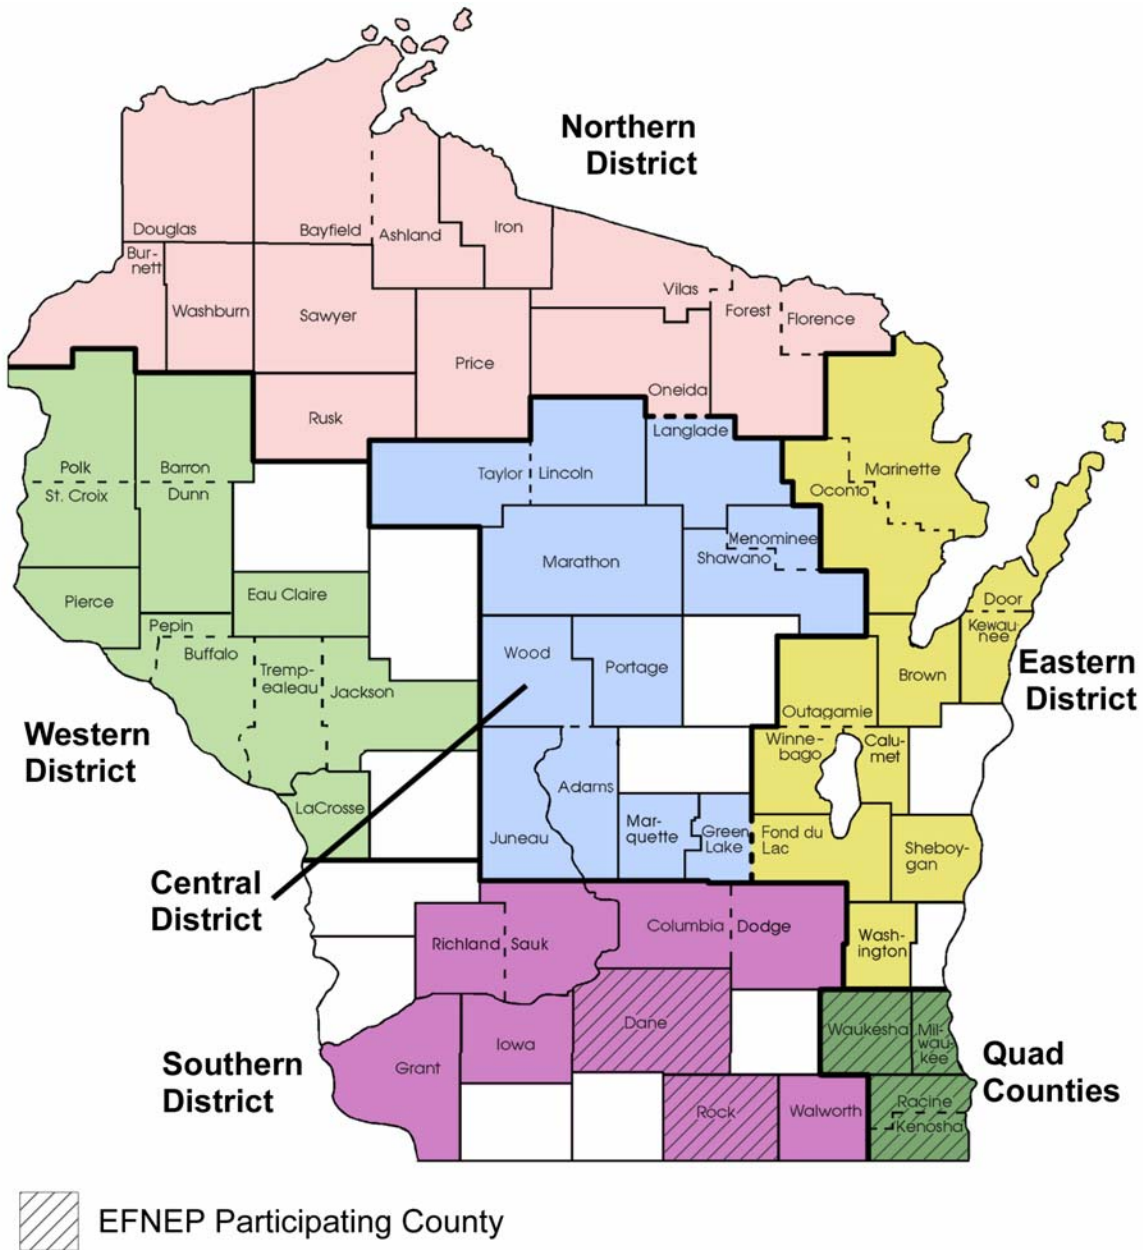

Wisconsin Nutrition Education Program Projects for Fiscal Year 2007

40 Projects in 60 Counties