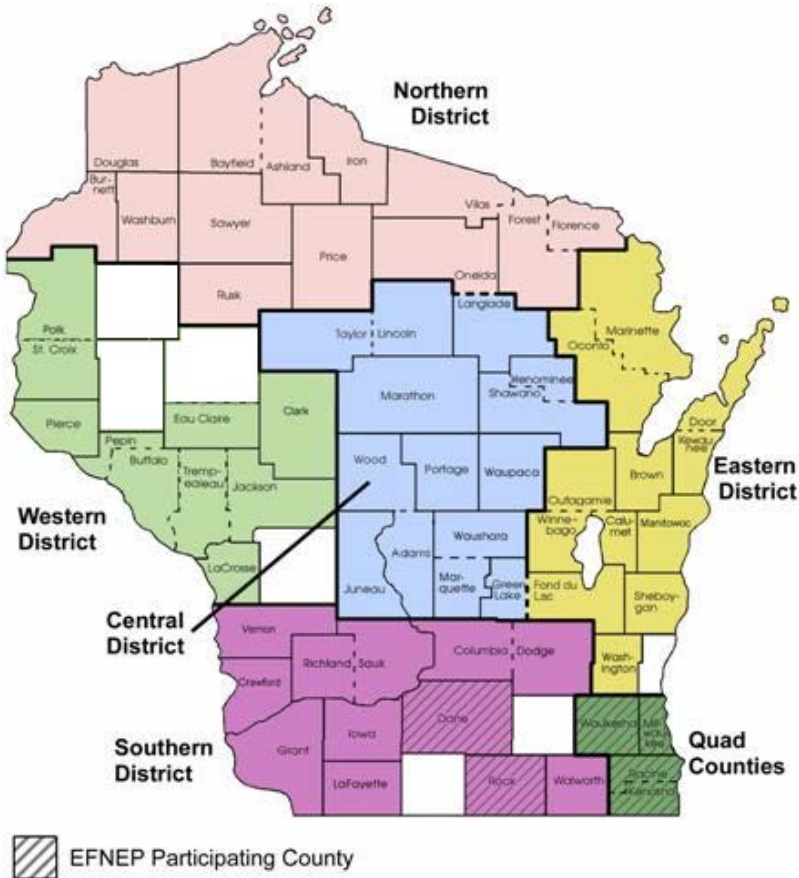

Wisconsin Nutrition Education Program Projects for Fiscal Year 2011

44 Projects in 68 Counties