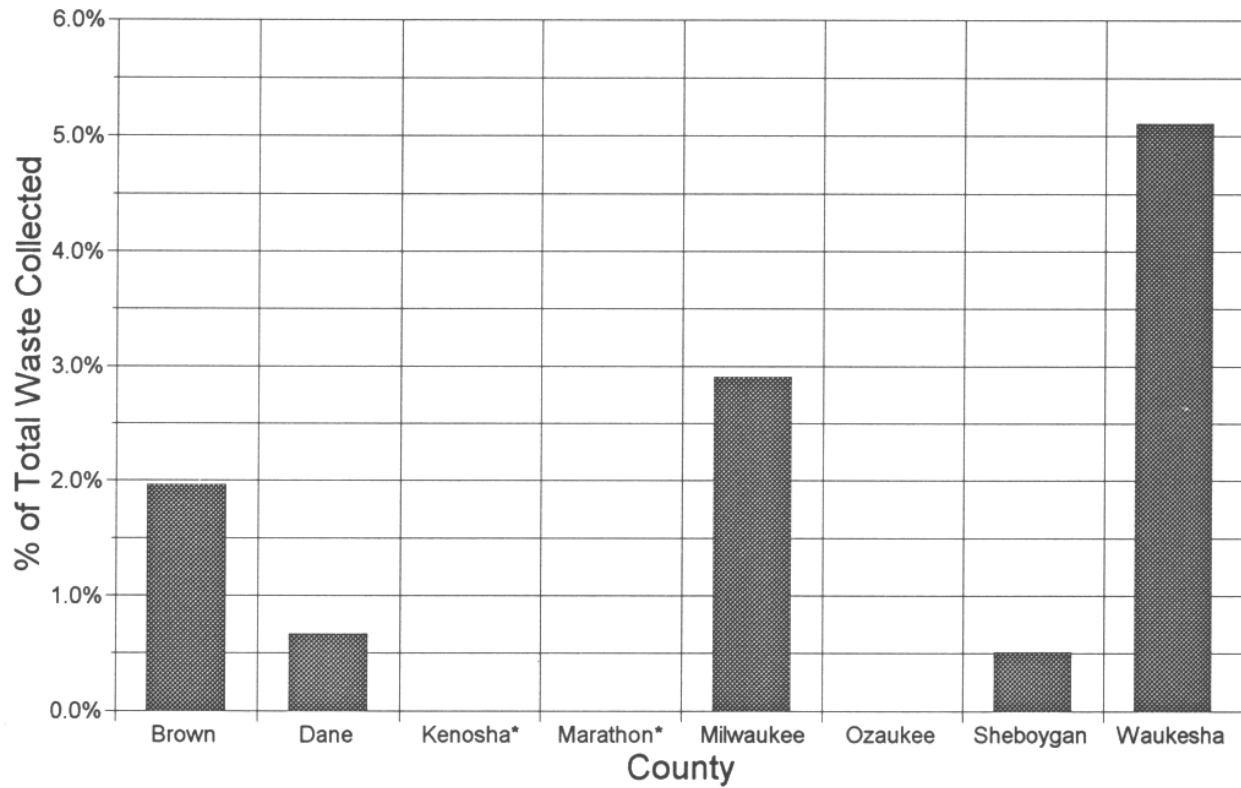

Caustics Collected by County % of County total waste (lbs) 1997

*Category was reported but quantity was not specified

Caustics Collected by County

1997

(1) Milwaukee 12,180 total lbs

*Category was reported but quantity was not specified