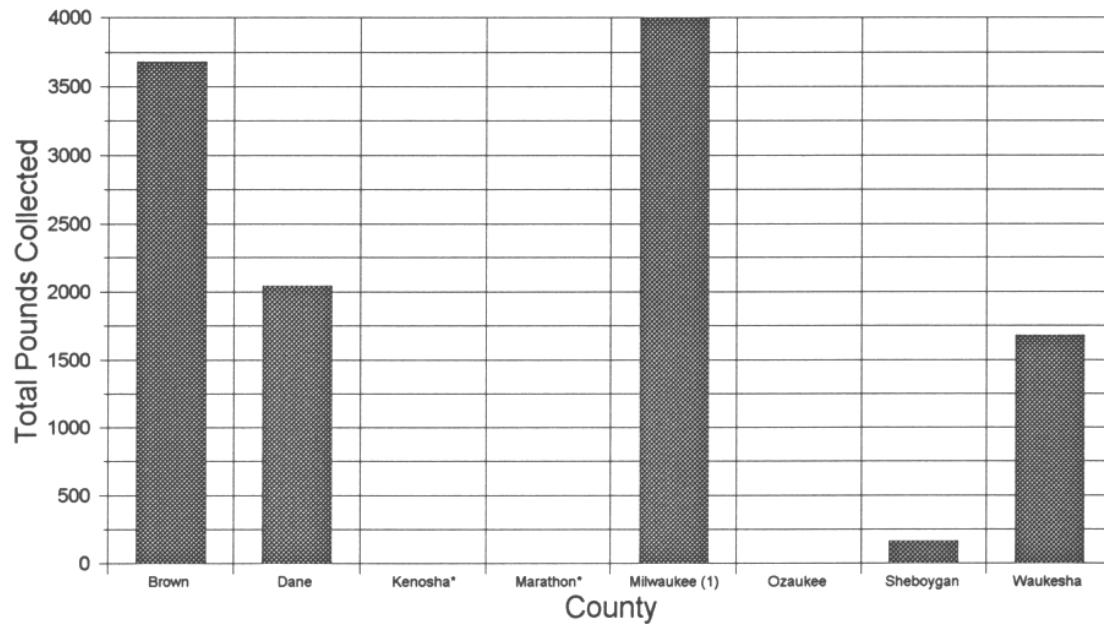

Caustics Collected by County % of County total waste (lbs) 1997

*Category was reported but quantity was not specified

Caustics Collected by County

1997

(1) Milwaukee 12,180 total lbs

*Category was reported but quantity was not specified