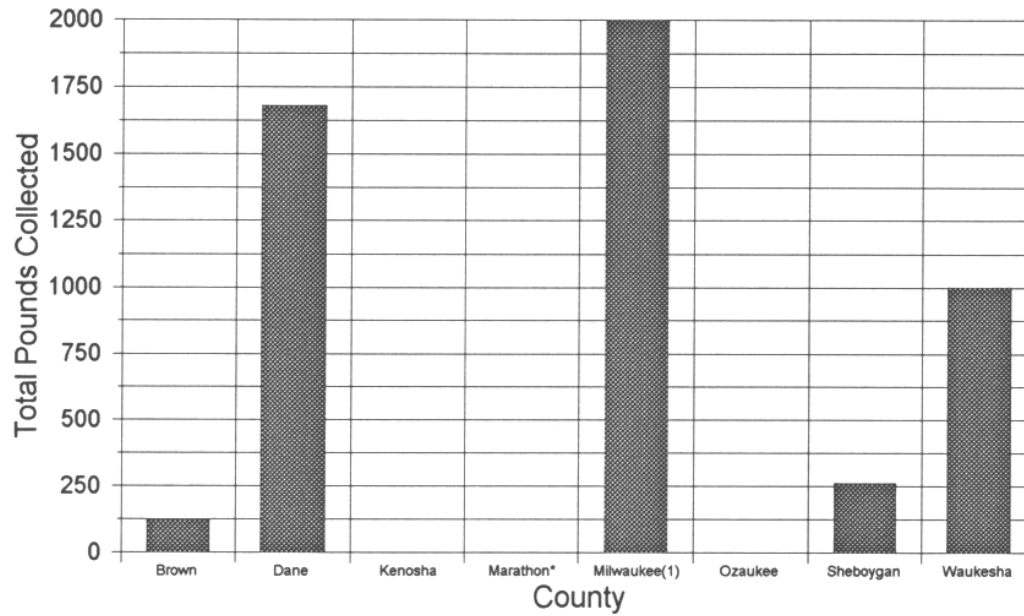

PCBs Collected by County % of County total waste (lbs) 1997

PCBs Collected by County

1997

(1) Milwaukee 9,767 total lbs