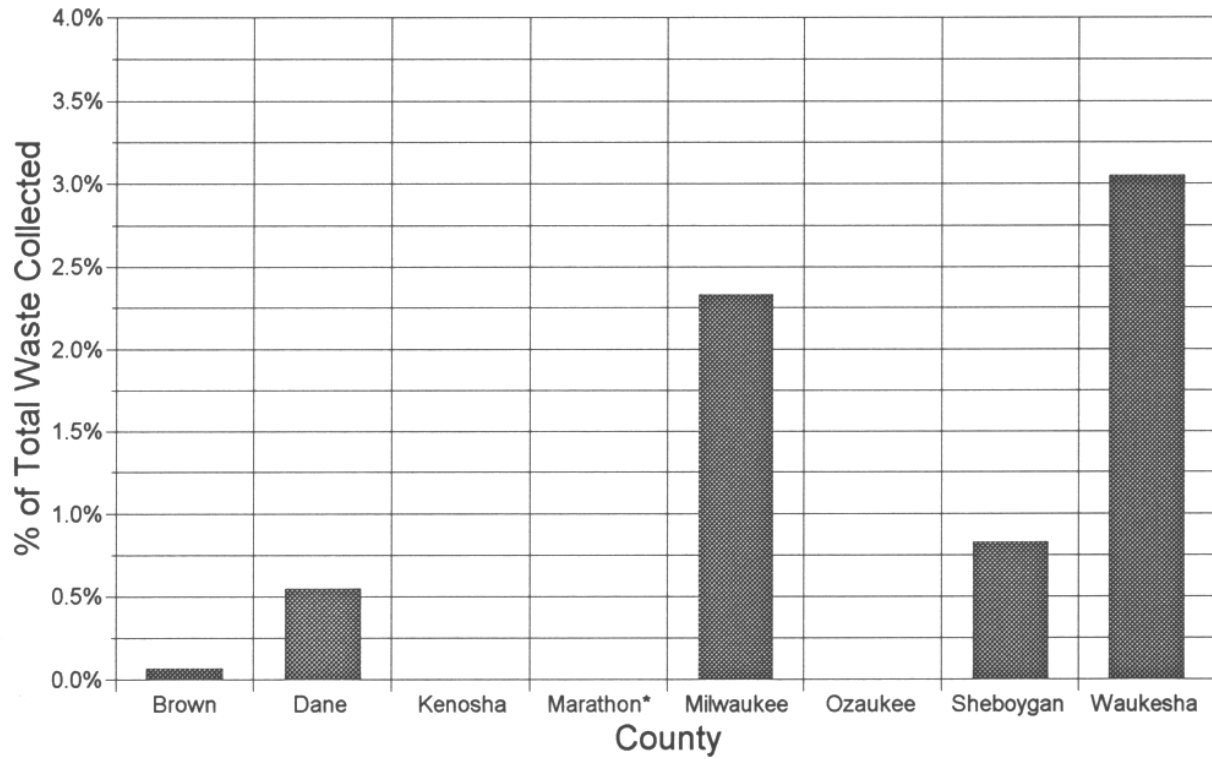

PCBs Collected by County % of County total waste (lbs) 1997

PCBs Collected by County

1997

(1) Milwaukee 9,767 total lbs