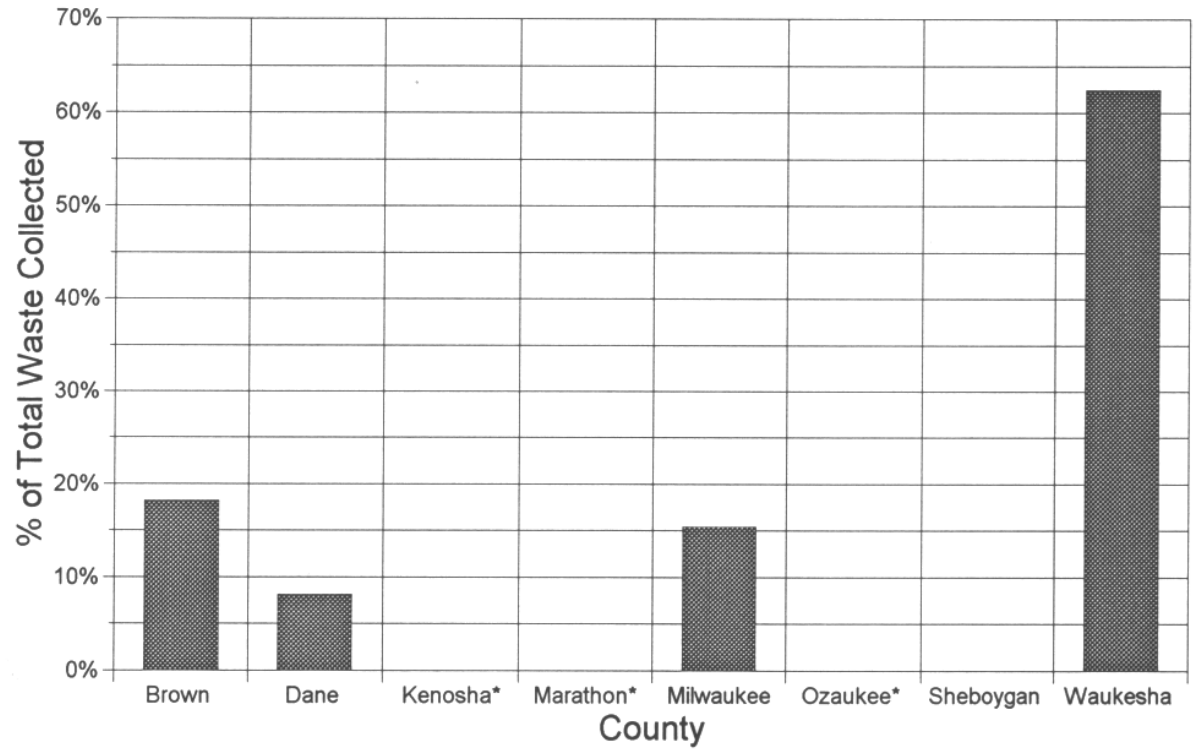

### Solvents Collected by County % of County total waste (lbs) 1997

\*Category was reported but quantity was not specified

# Solvents Collected by County 1997

(1) Milwaukee 64,465 total lbs

\*Category was reported but quantity was not specified