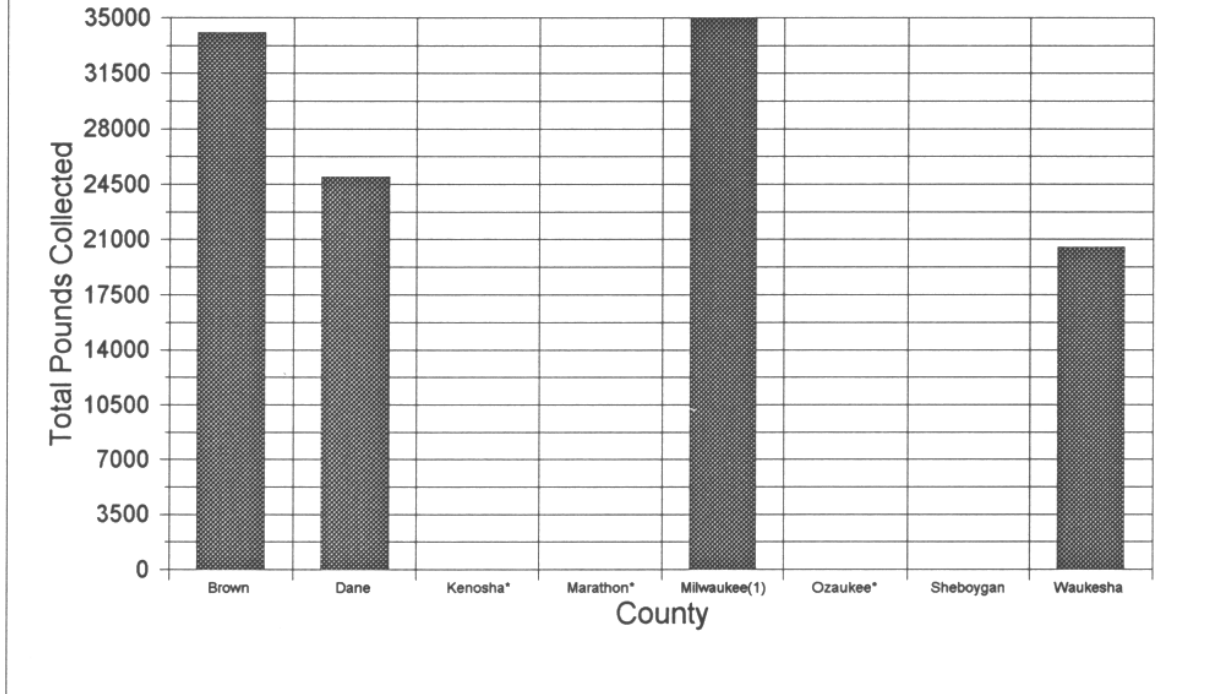

### Solvents Collected by County % of County total waste (lbs) 1997

\*Category was reported but quantity was not specified

# Solvents Collected by County 1997

(1) Milwaukee 64,465 total lbs

\*Category was reported but quantity was not specified