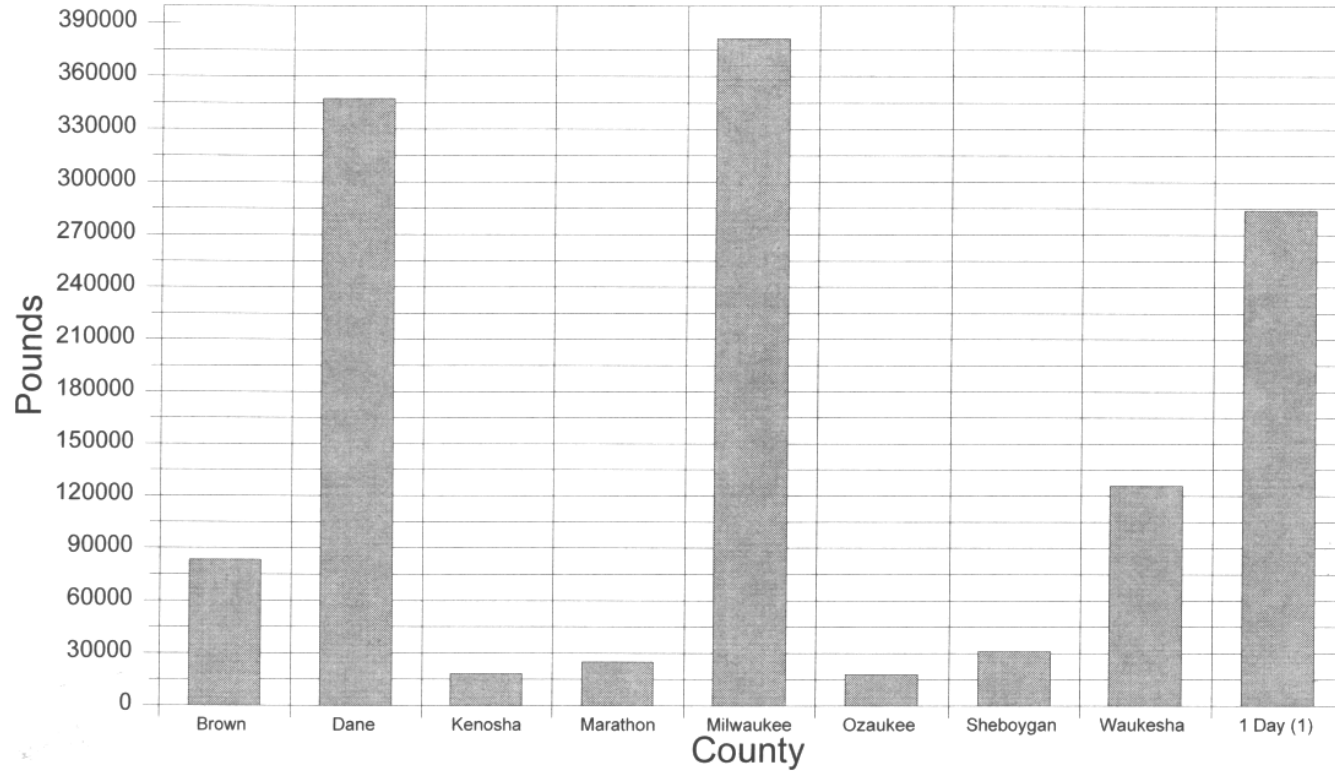

Household Haz. Waste Collected in WI 1998-Permanent & 1 Day Programs

(1) Total pounds of hazardous waste collected through one-day programs in Wisconsin according to information provided by communities.