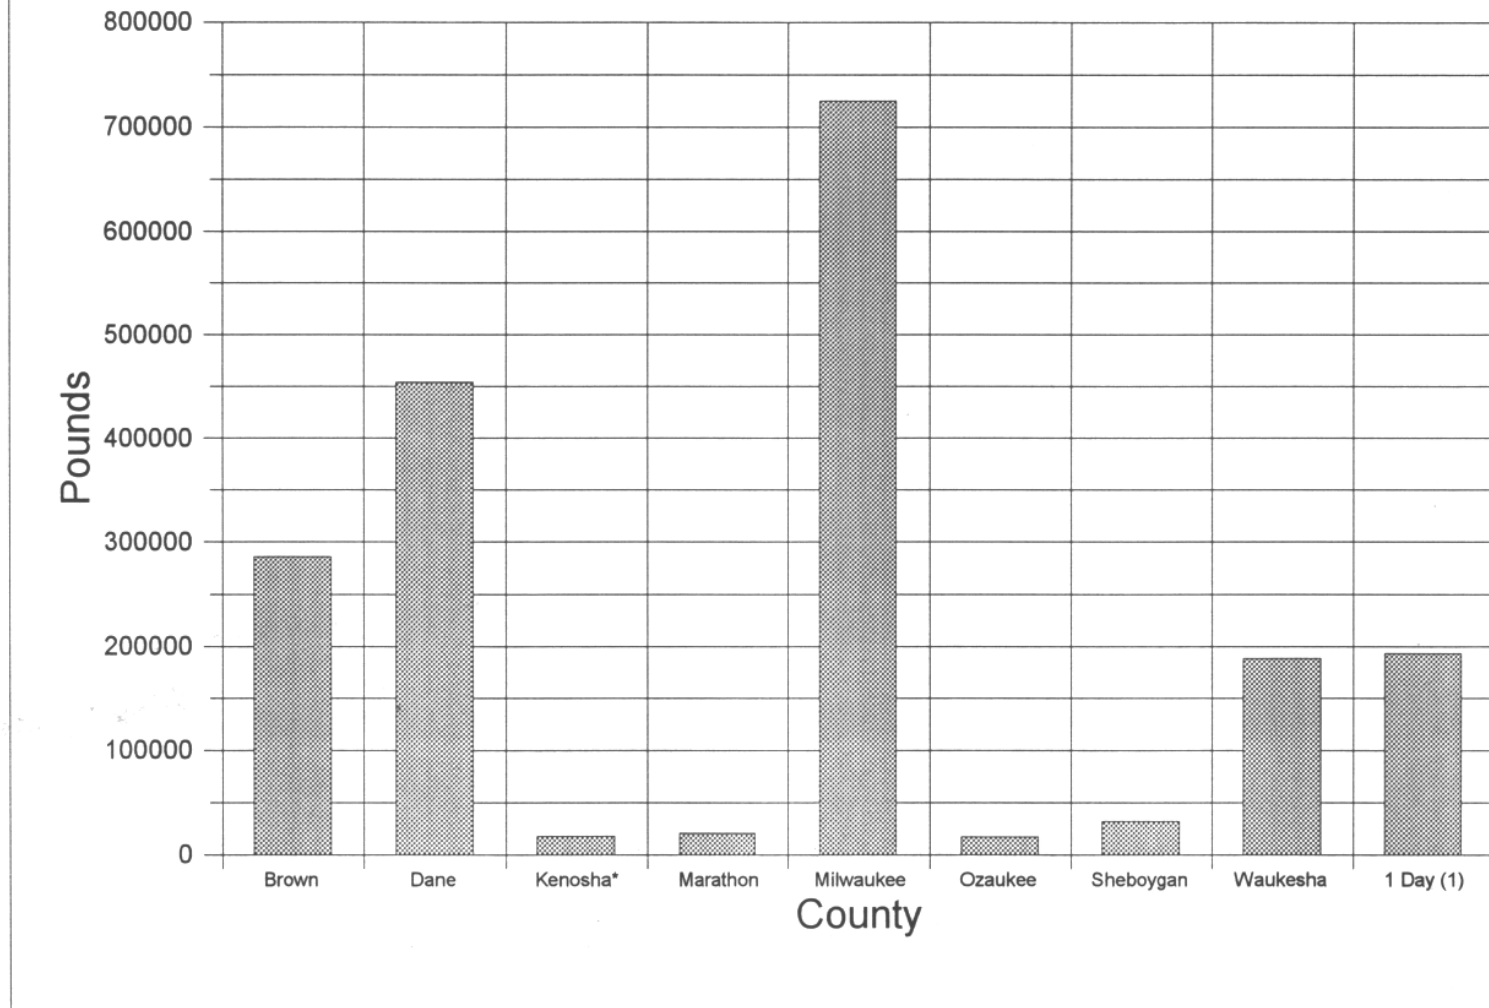

Household Haz. Waste Collected in WI 1999 Permanent & 1 Day Programs

(1) Total pounds of hazardous waste collected through one-day programs in Wisconsin according to information provided by communities.