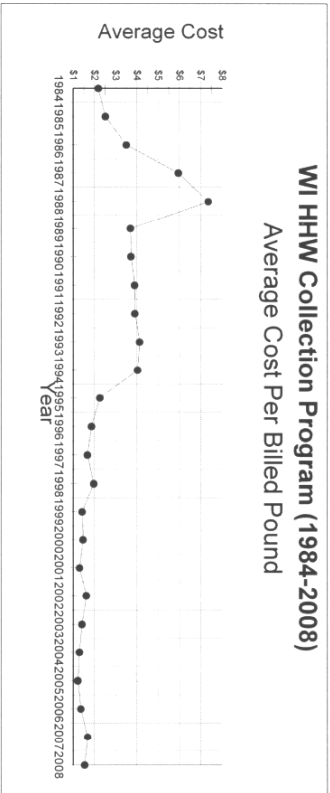

WI Household Hazardous Waste 1-Day Collection Programs
*From 1984 to 2008**

*These graphs are based on the information reported by the communities. Some information may be missing as of March 2008.