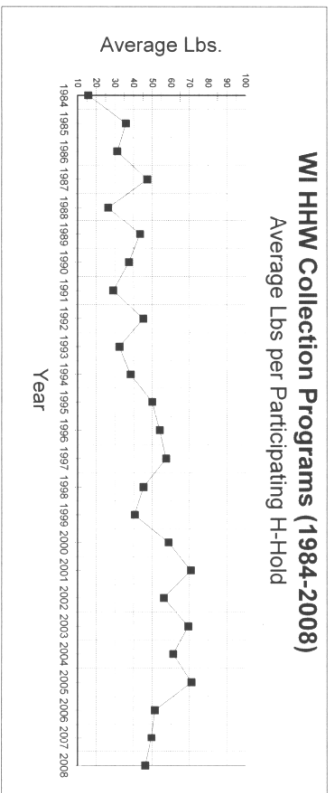

WI Household Hazardous Waste 1-Day Collection Programs
*From 1984 to 2008**

*These graphs are based on the information reported by the communities. Some information may be missing as of March 2008.