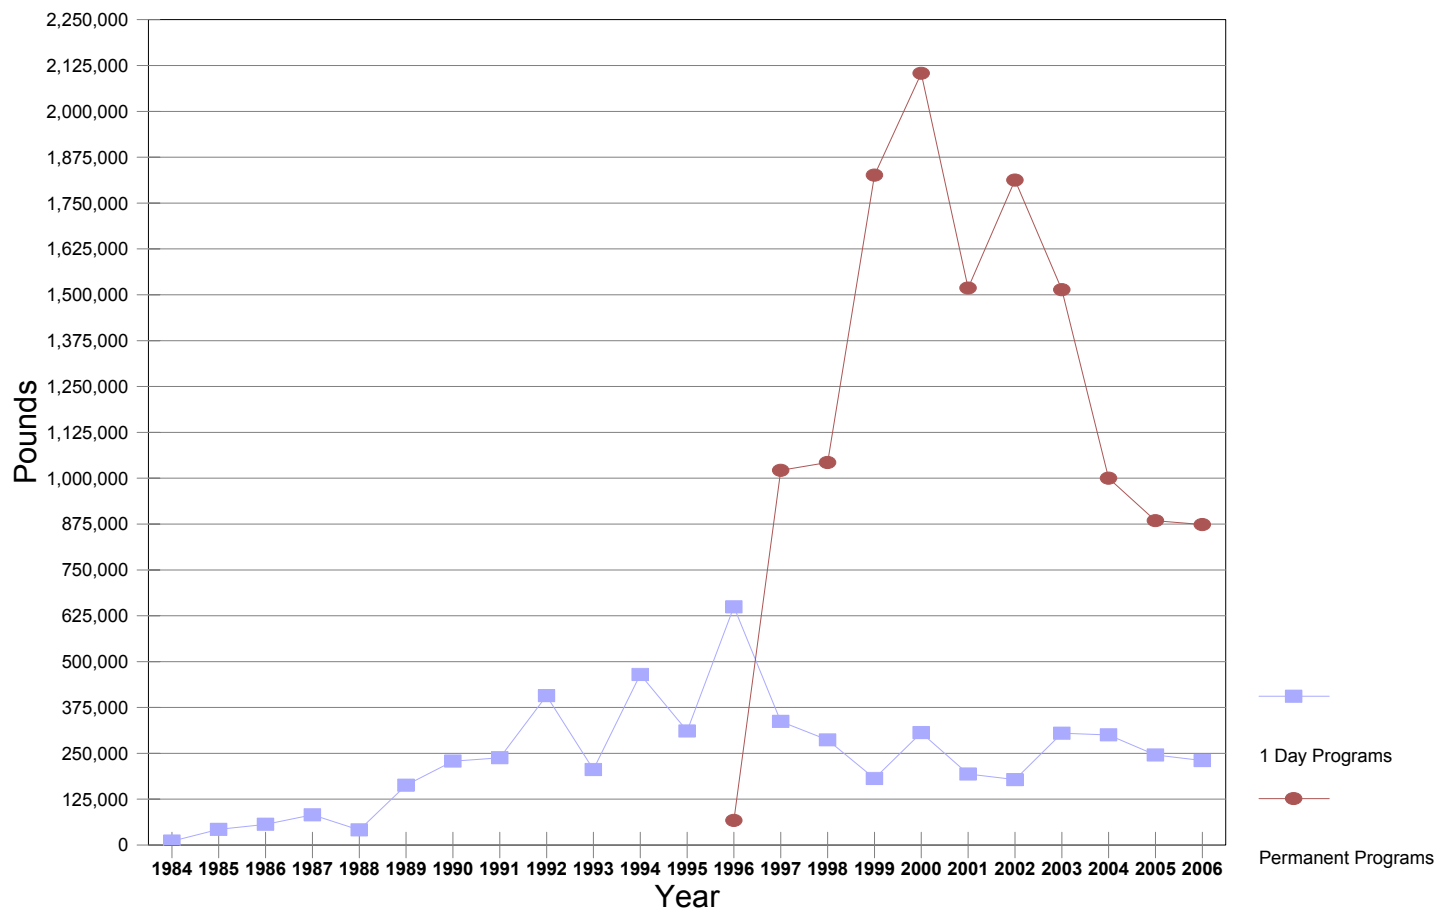

Household Haz. Waste Collected in WI Total Lbs Permanent & 1 Day 1984-2006

NOTE: Estimate based on information provided by communities. Some information may be missing as of November 2007